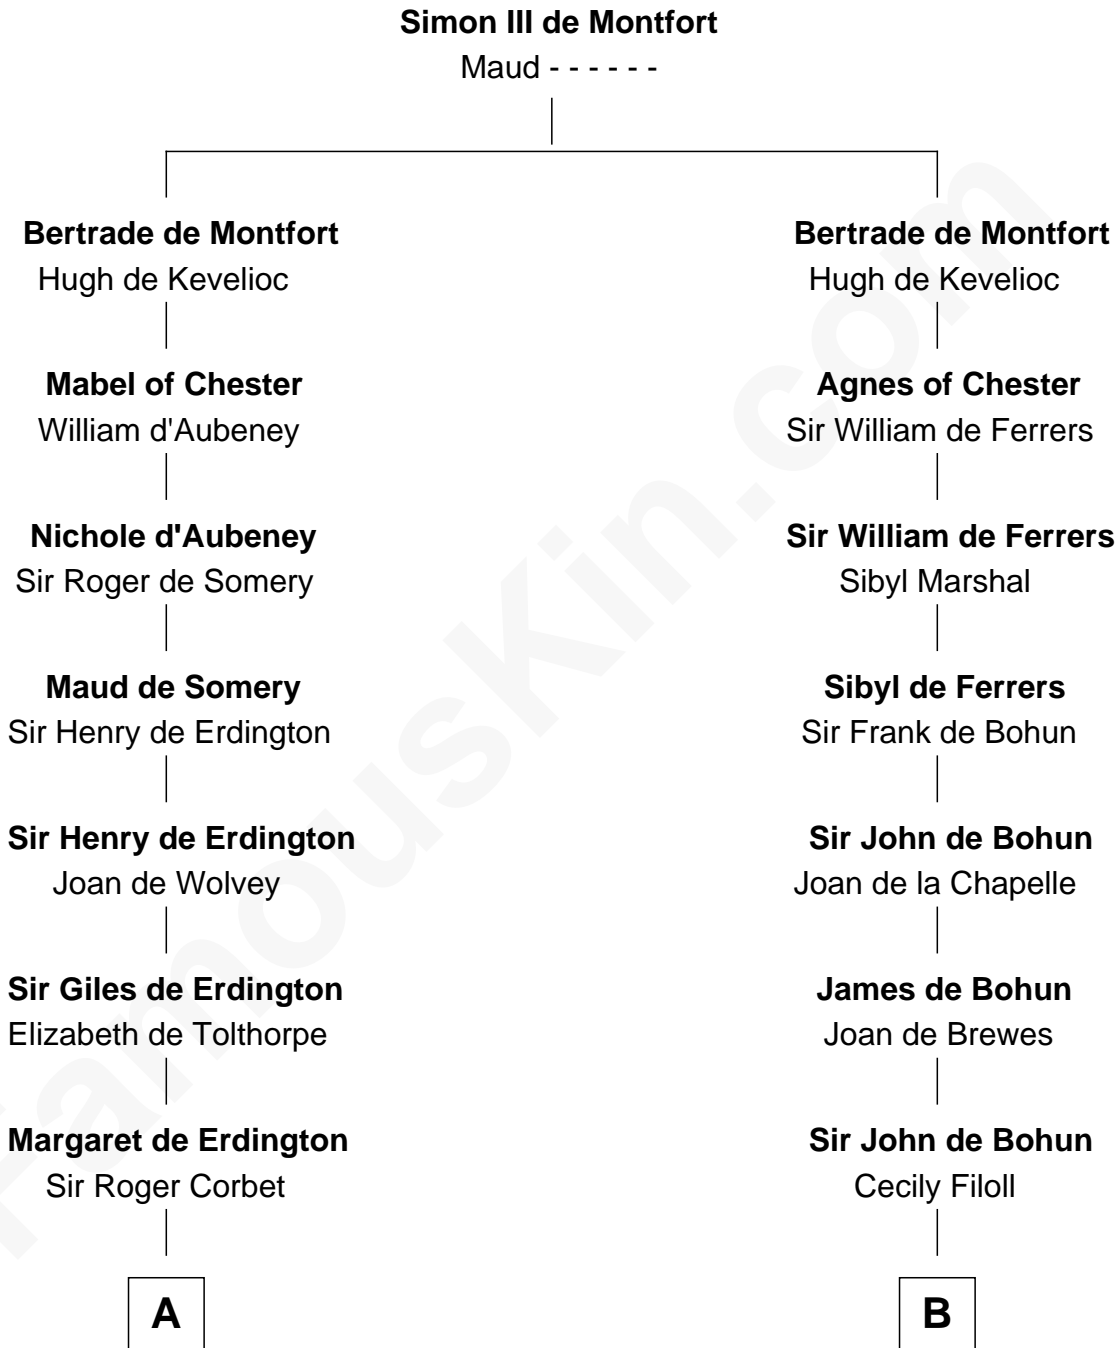

FamousKin.com
Relationship Chart of
Ralph Waldo Emerson
American Poet

15th cousin 5 times removed of
Edmund Waller
English Poet and Politician

C

Rev. Joseph Emerson

Mary Moody

Rev. William Emerson

Phebe Bliss