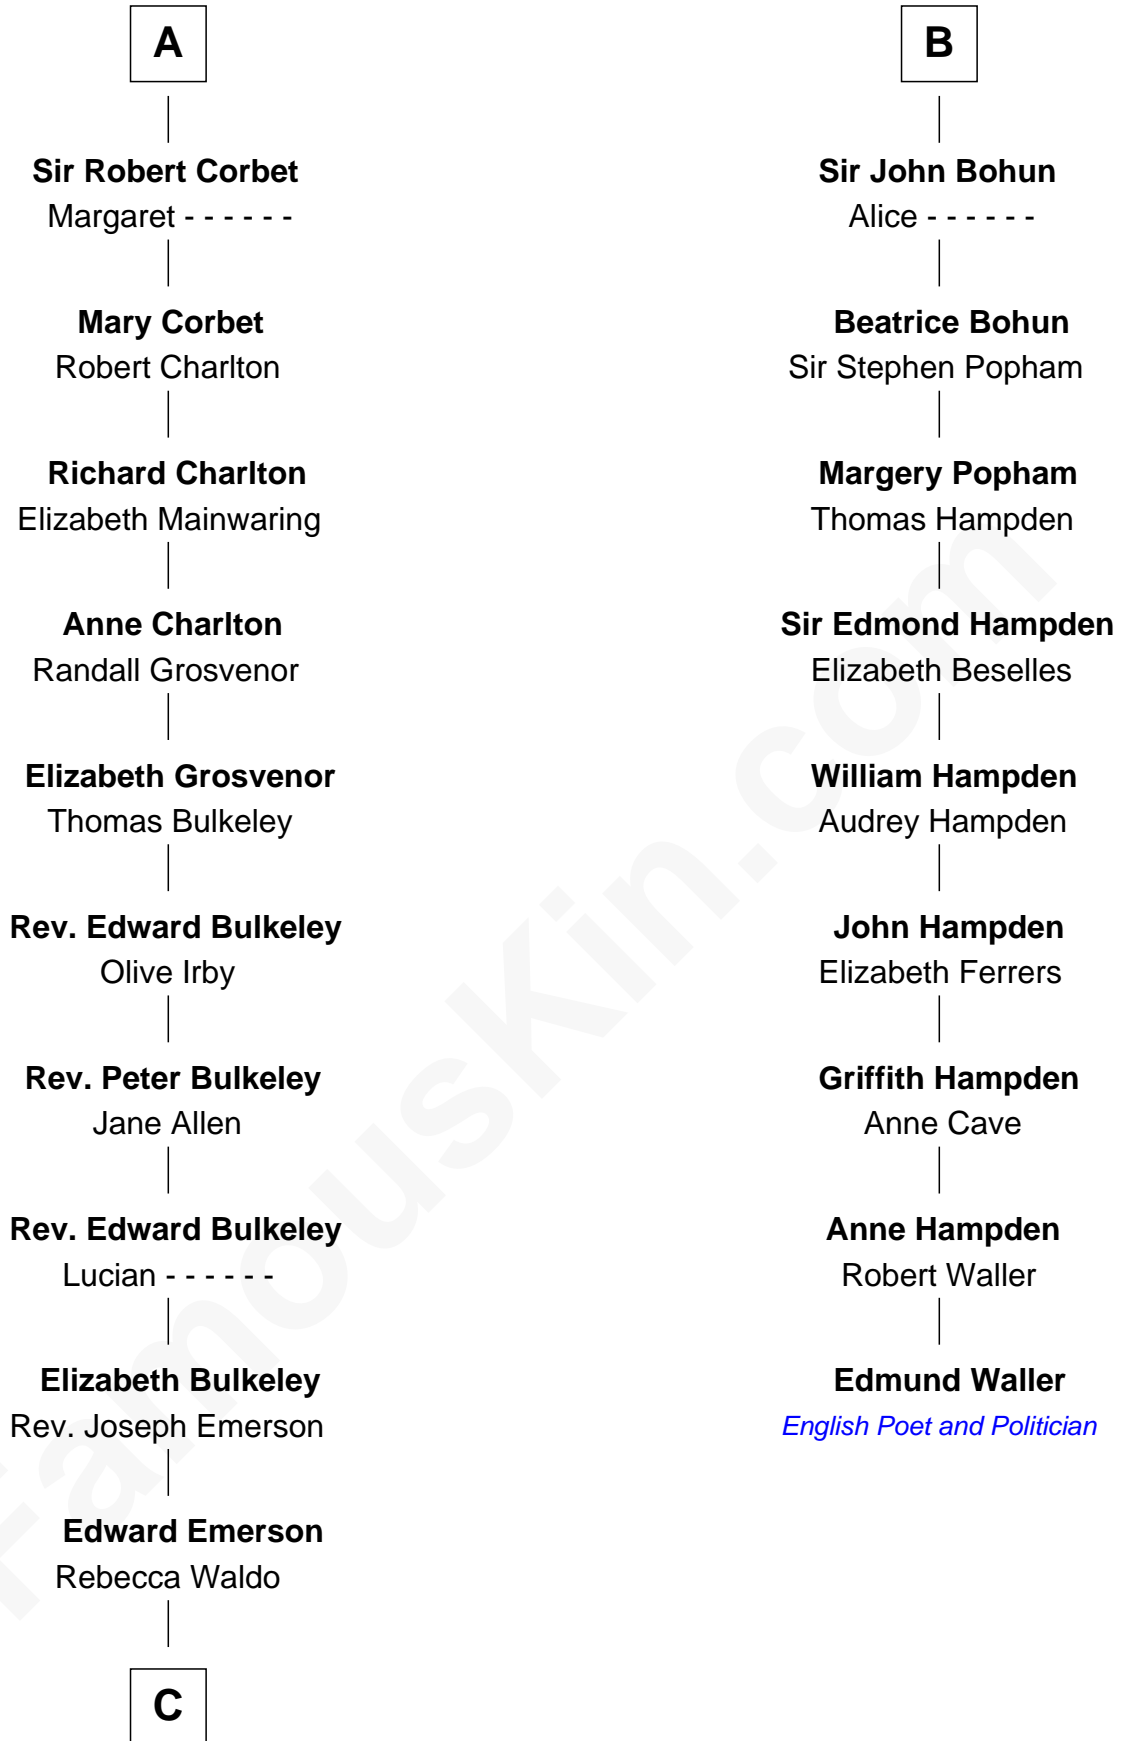

FamousKin.com
Relationship Chart of
Ralph Waldo Emerson
American Poet

15th cousin 5 times removed of
Edmund Waller
English Poet and Politician

C

Rev. Joseph Emerson

Mary Moody

Rev. William Emerson

Phebe Bliss