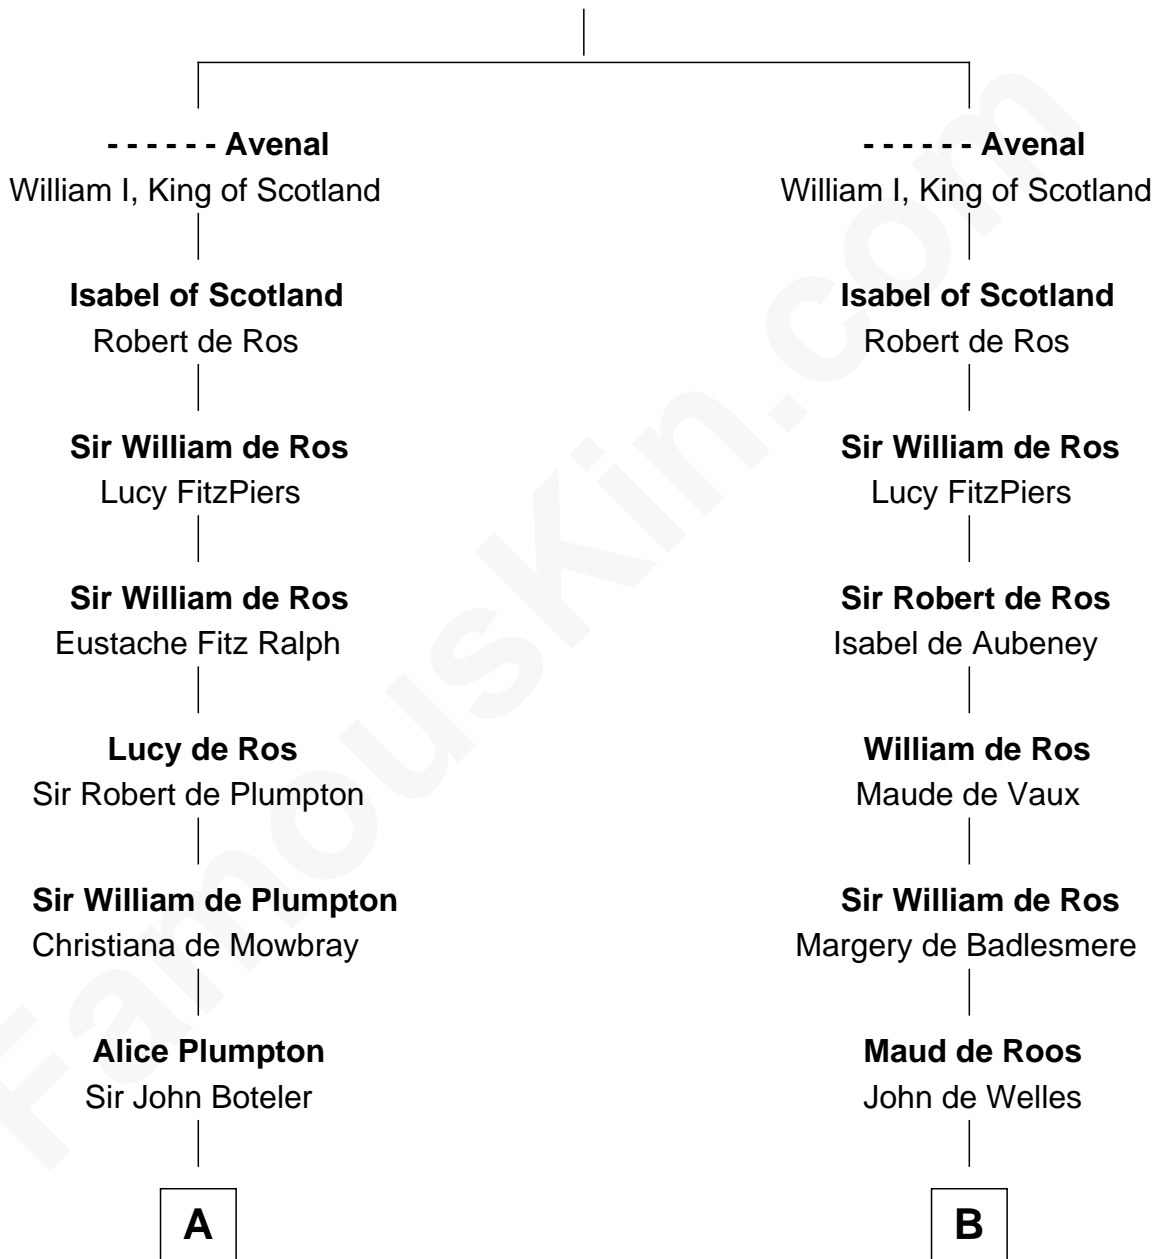

FamousKin.com

Relationship Chart of

Ralph Waldo Emerson

American Poet

15th cousin 6 times removed of

Edmund Waller
English Poet and Politician

Richard Avenal

FamousKin.com