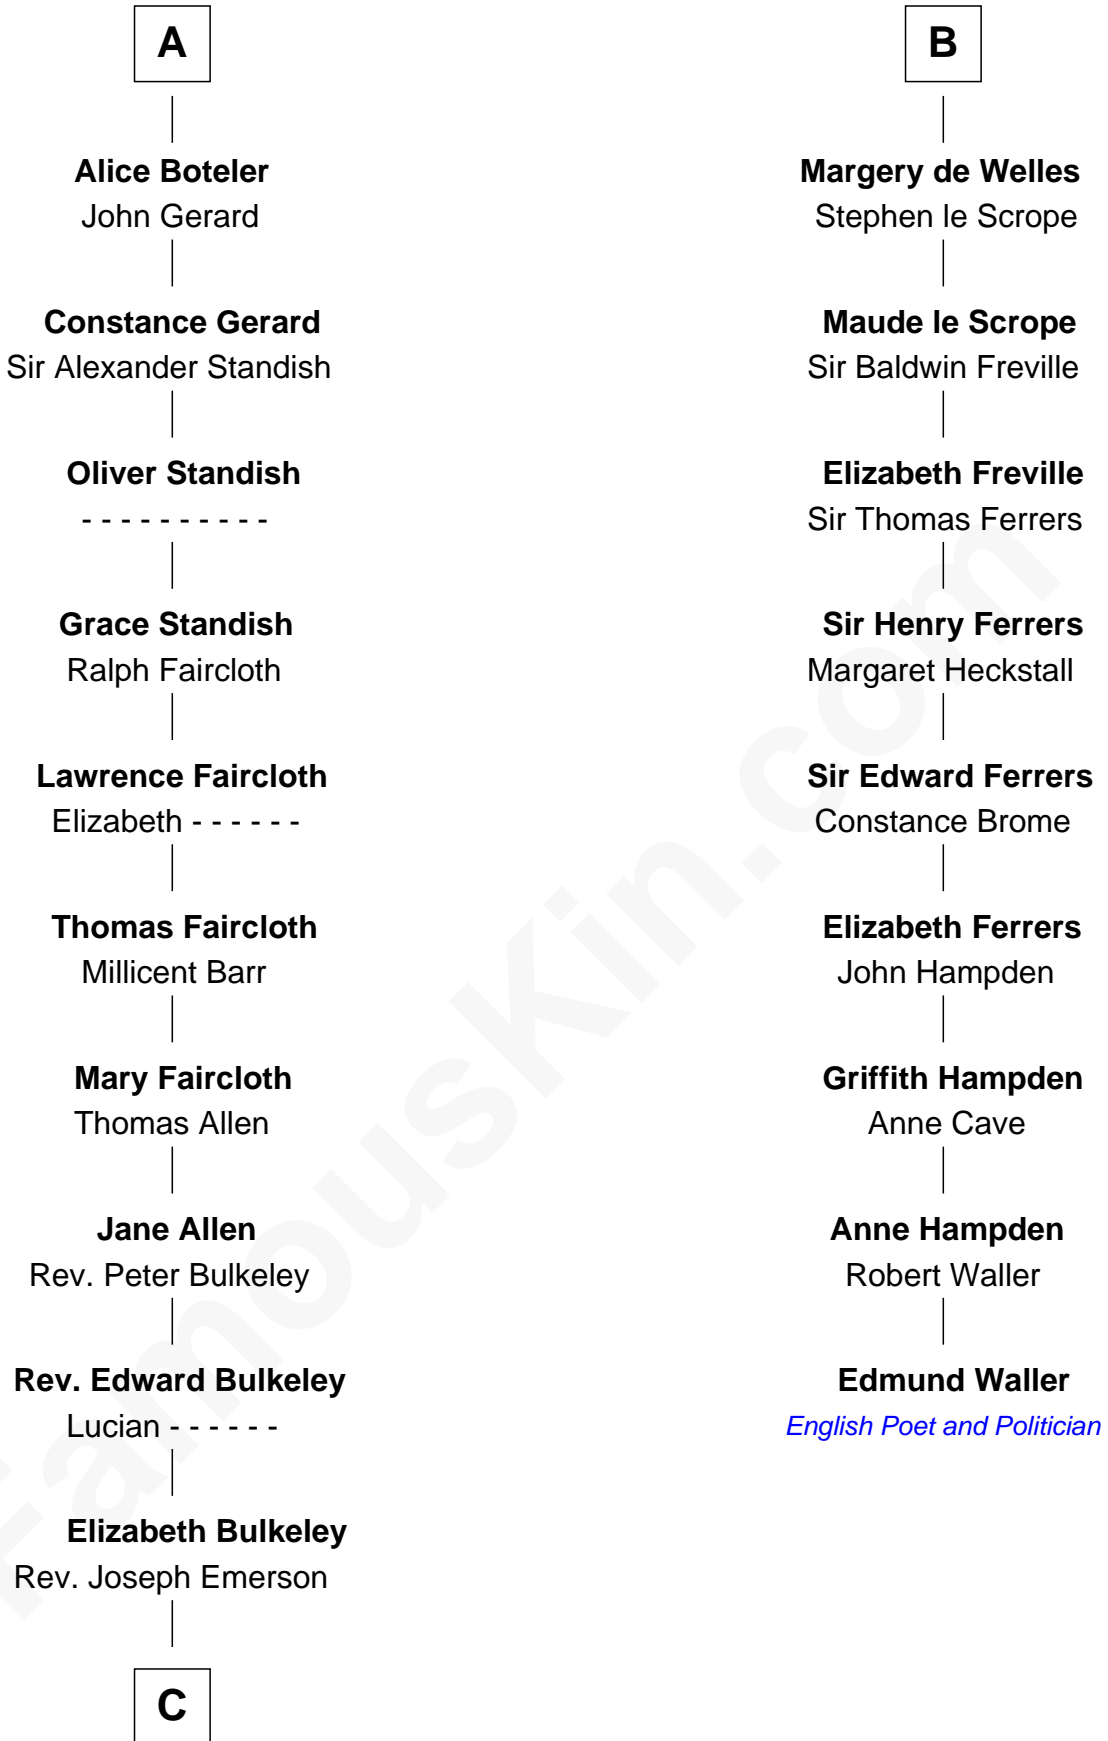

FamousKin.com

Relationship Chart of

Ralph Waldo Emerson

American Poet

15th cousin 6 times removed of

Edmund Waller
English Poet and Politician

Richard Avenal

FamousKin.com