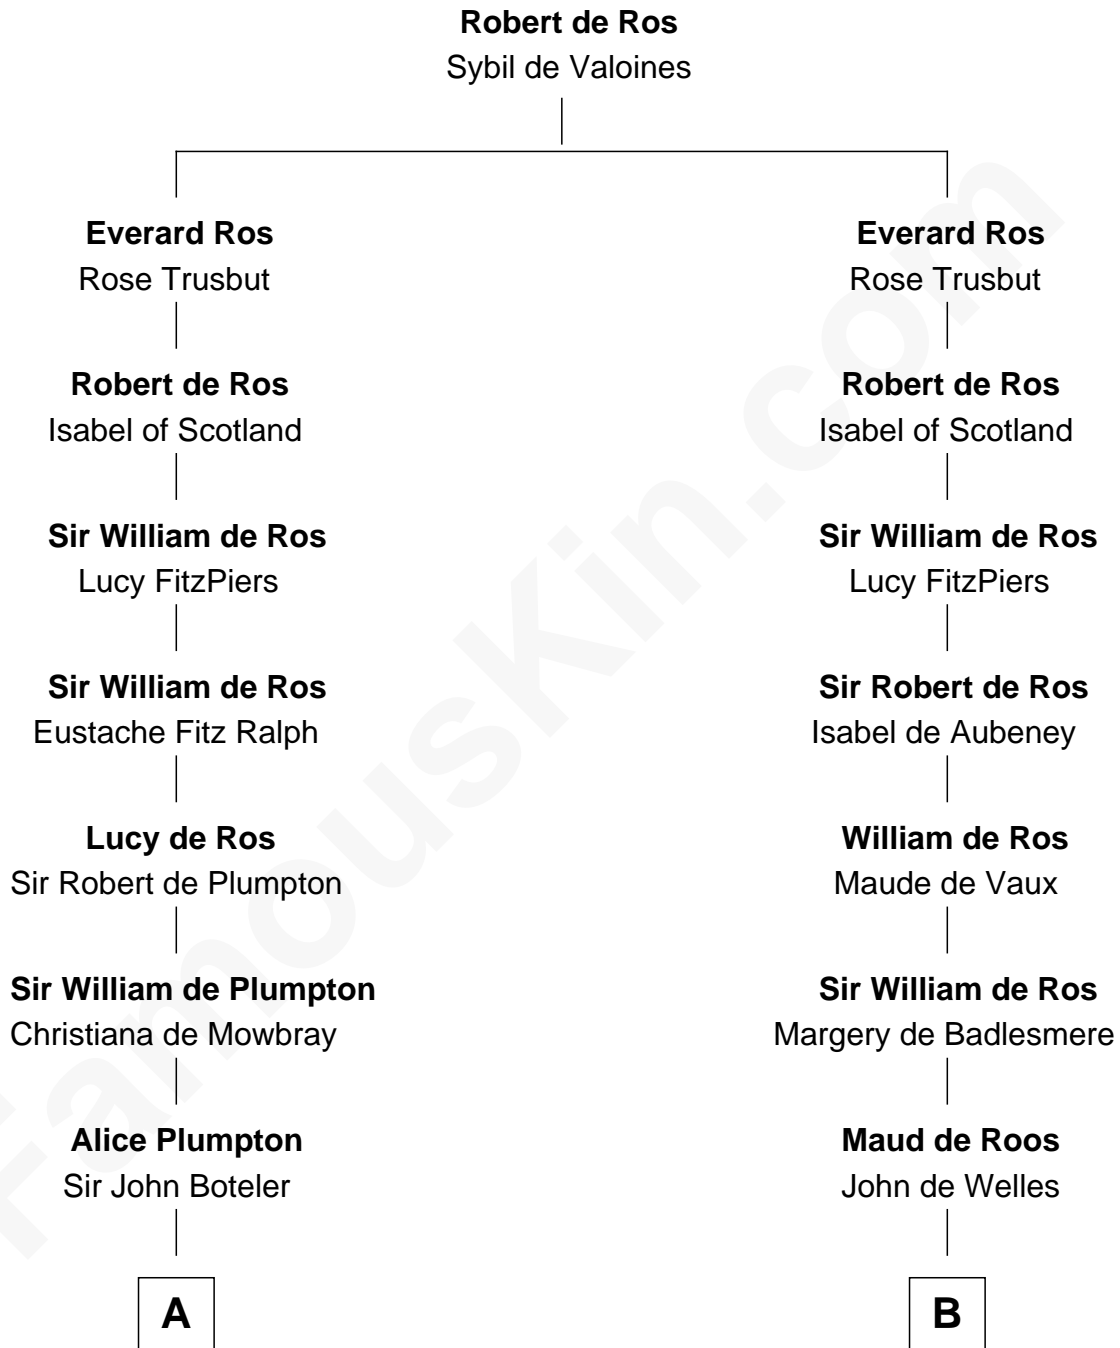

FamousKin.com
Relationship Chart of
Ralph Waldo Emerson
American Poet

15th cousin 6 times removed of
Edmund Waller
English Poet and Politician

FamousKin.com