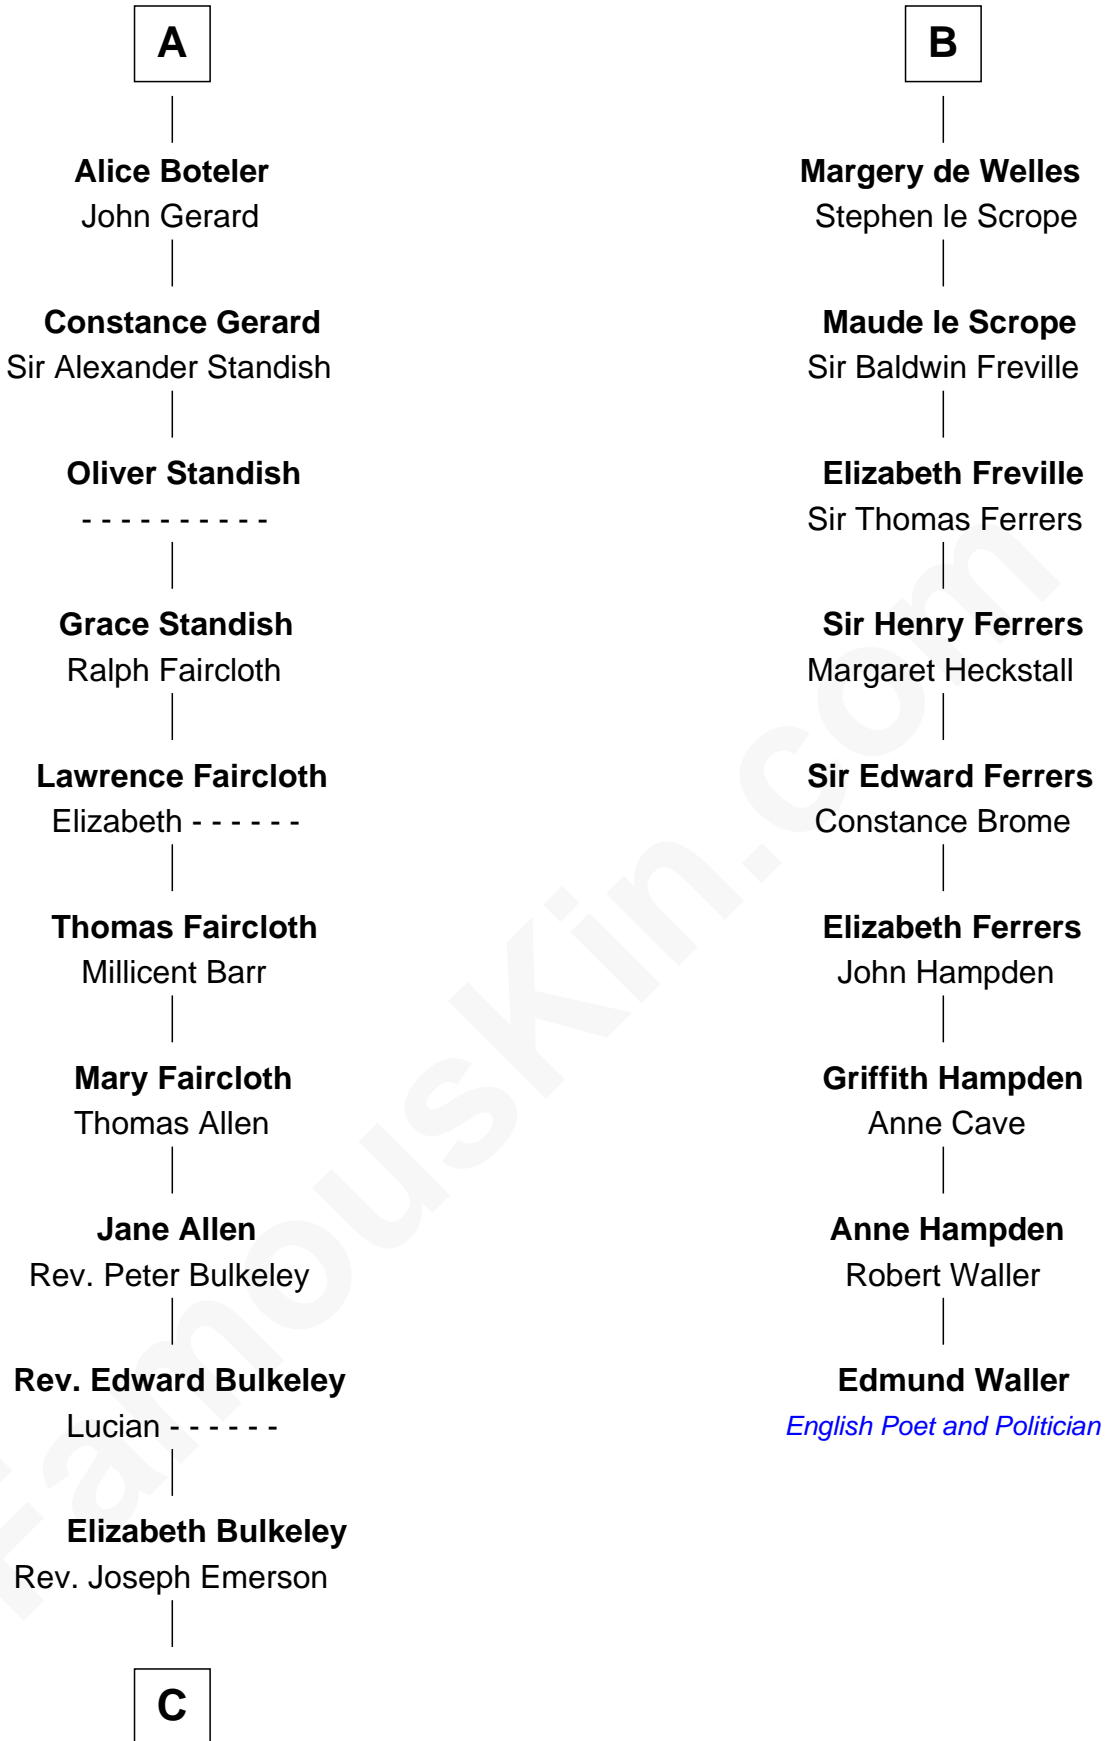

FamousKin.com

Relationship Chart of

Ralph Waldo Emerson

American Poet

15th cousin 6 times removed of

Edmund Waller
English Poet and Politician

FamousKin.com