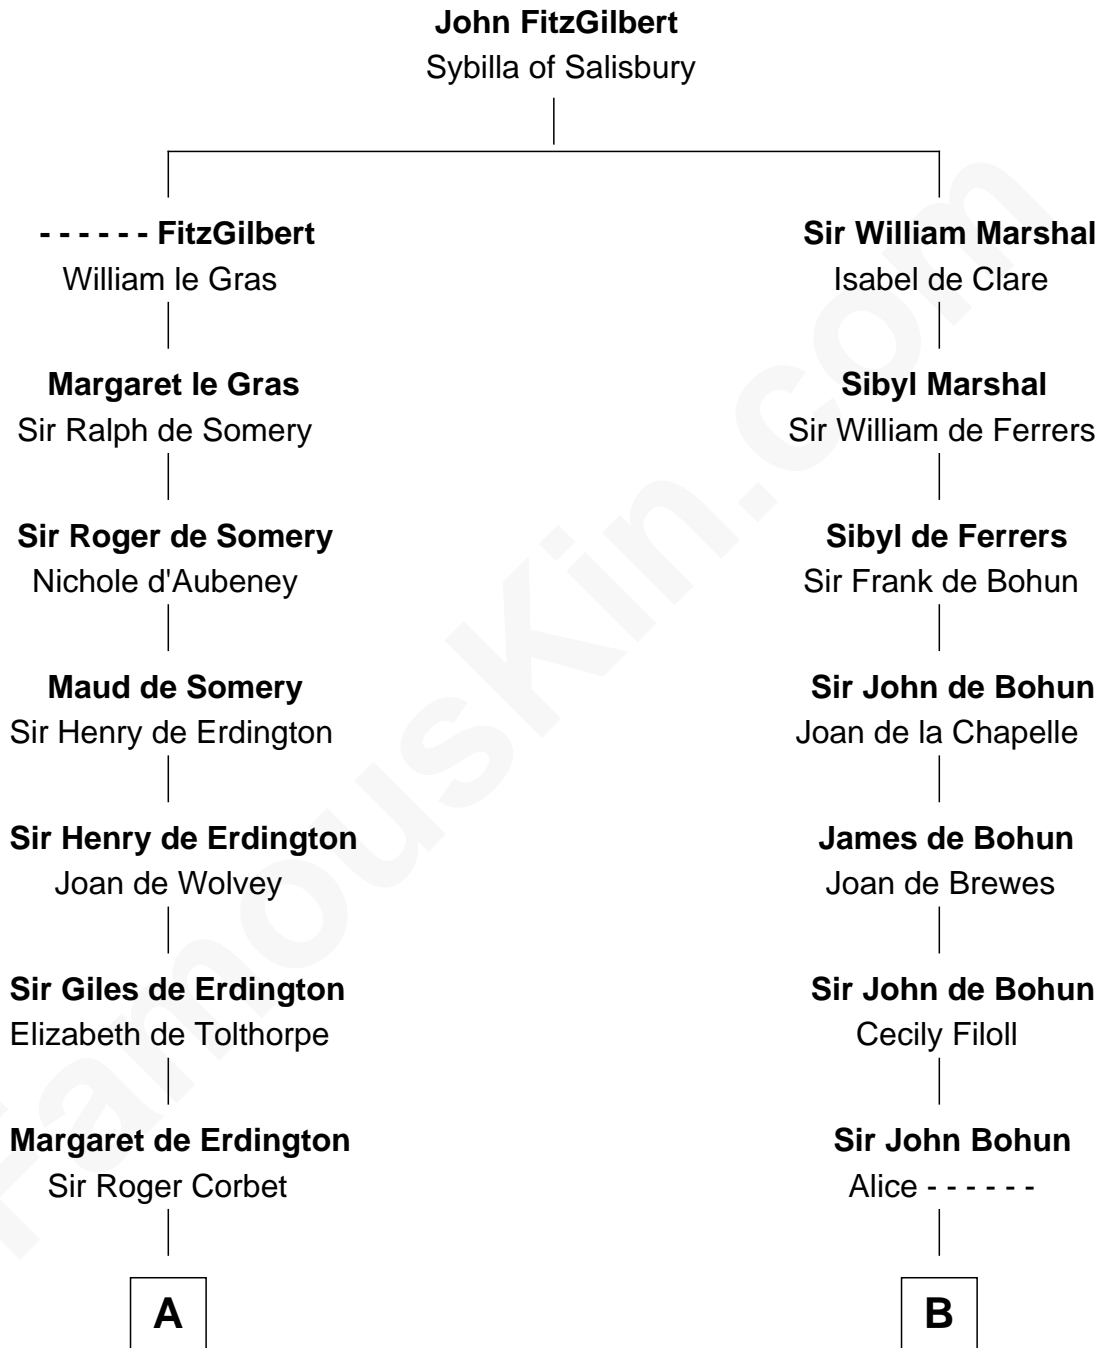

## Relationship Chart of

### Ralph Waldo Emerson

*American Poet*

14th cousin 6 times removed of

**Edmund Waller**  
*English Poet and Politician*

**C**

Rev. Joseph Emerson

Mary Moody

Rev. William Emerson