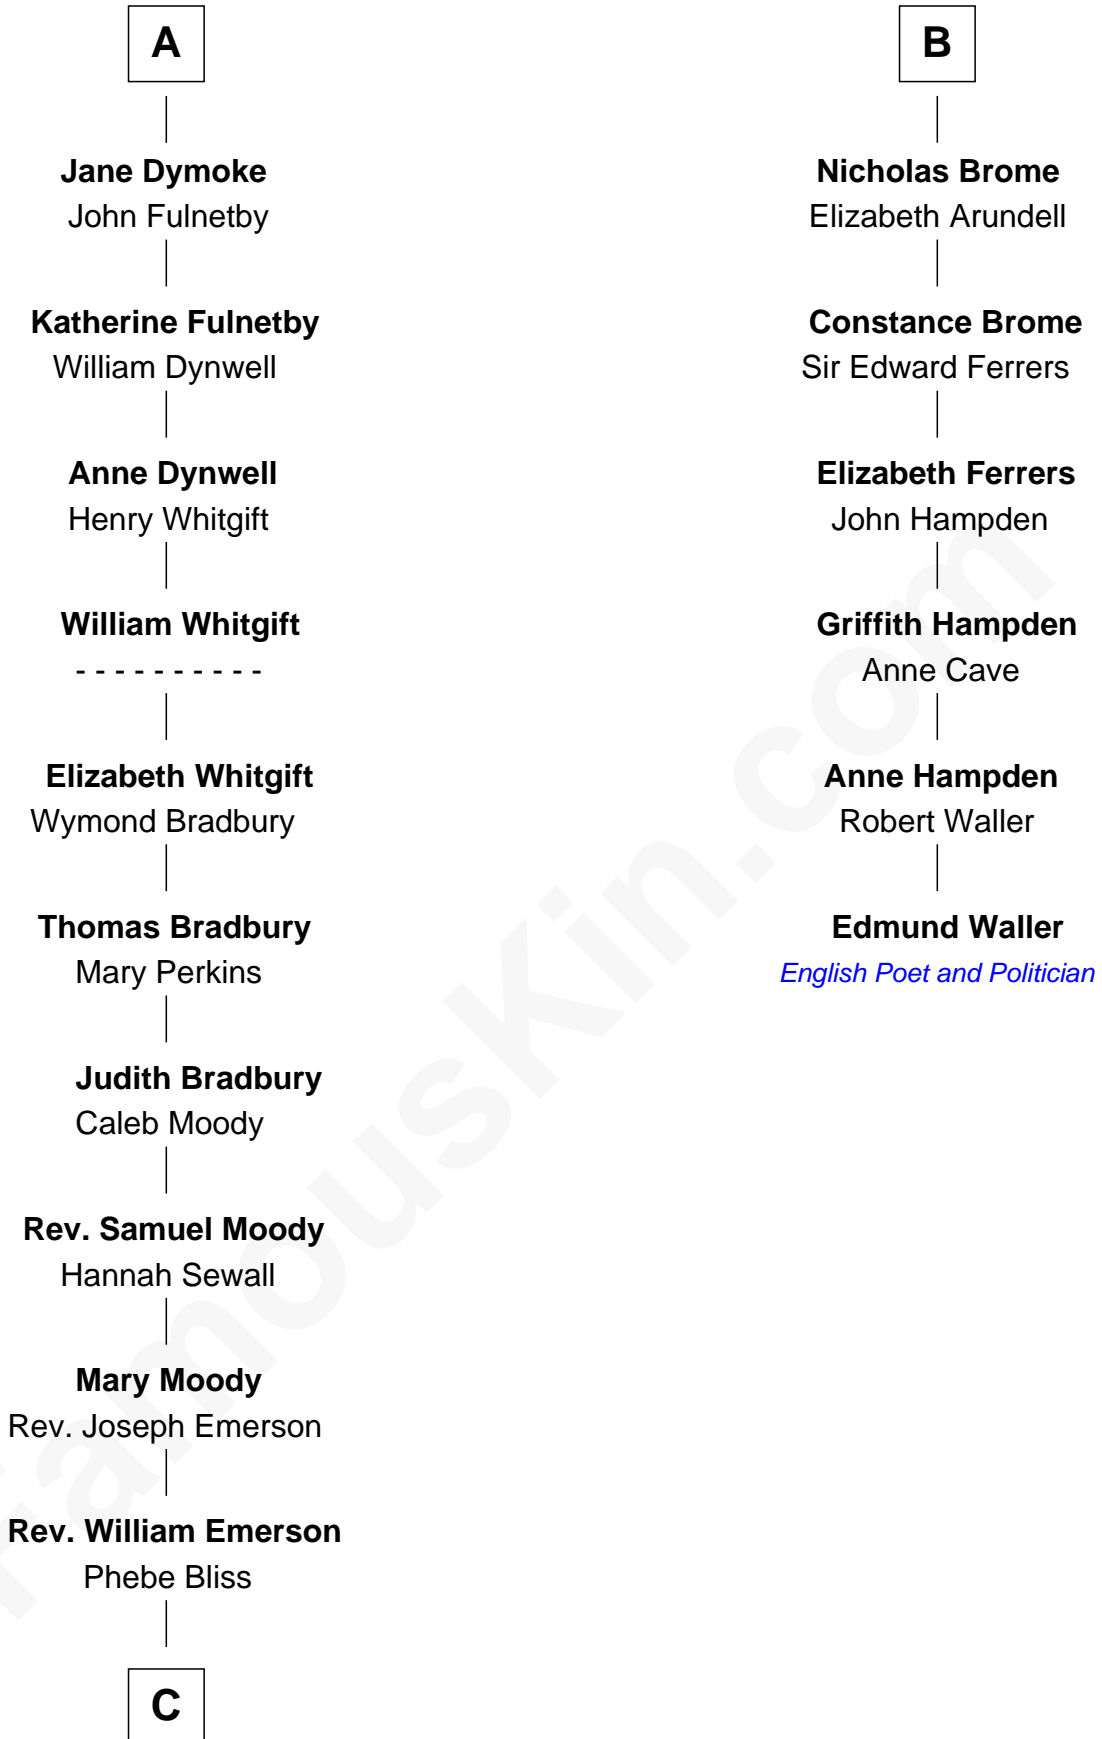

FamousKin.com
Relationship Chart of
Ralph Waldo Emerson
American Poet

12th cousin 6 times removed of
Edmund Waller
English Poet and Politician

C

Rev. William Emerson

Ruth Haskins

Ralph Waldo Emerson

American Poet

FamousKin.com