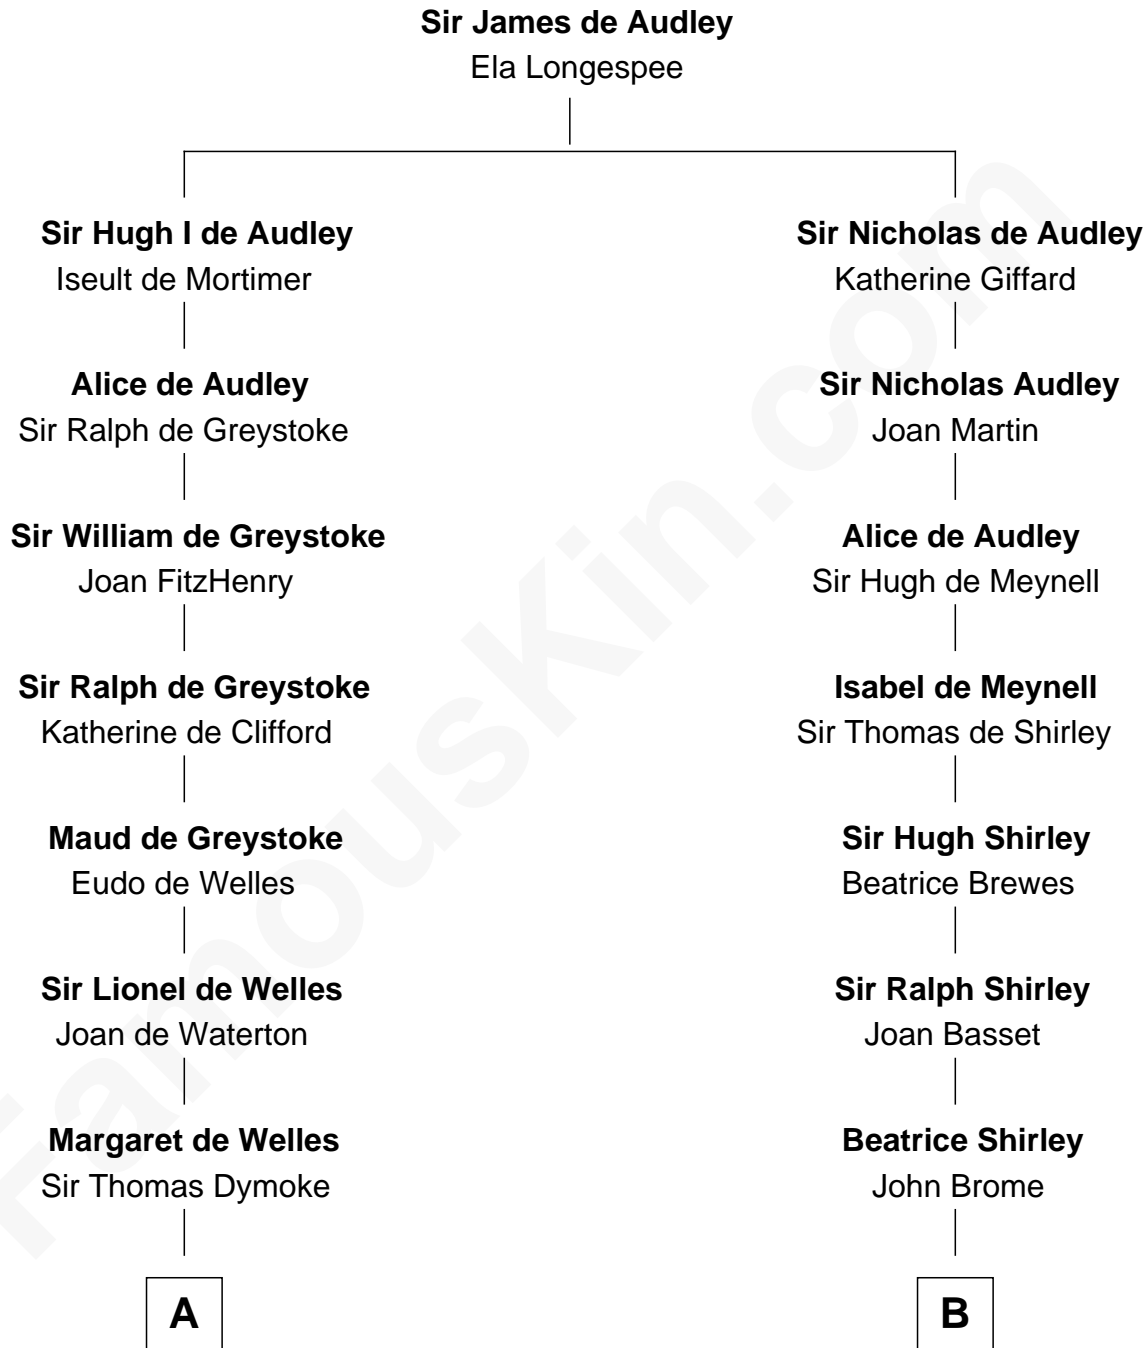

FamousKin.com
Relationship Chart of
Ralph Waldo Emerson
American Poet

12th cousin 6 times removed of
Edmund Waller
English Poet and Politician

C

Rev. William Emerson

Ruth Haskins

Ralph Waldo Emerson

American Poet

FamousKin.com