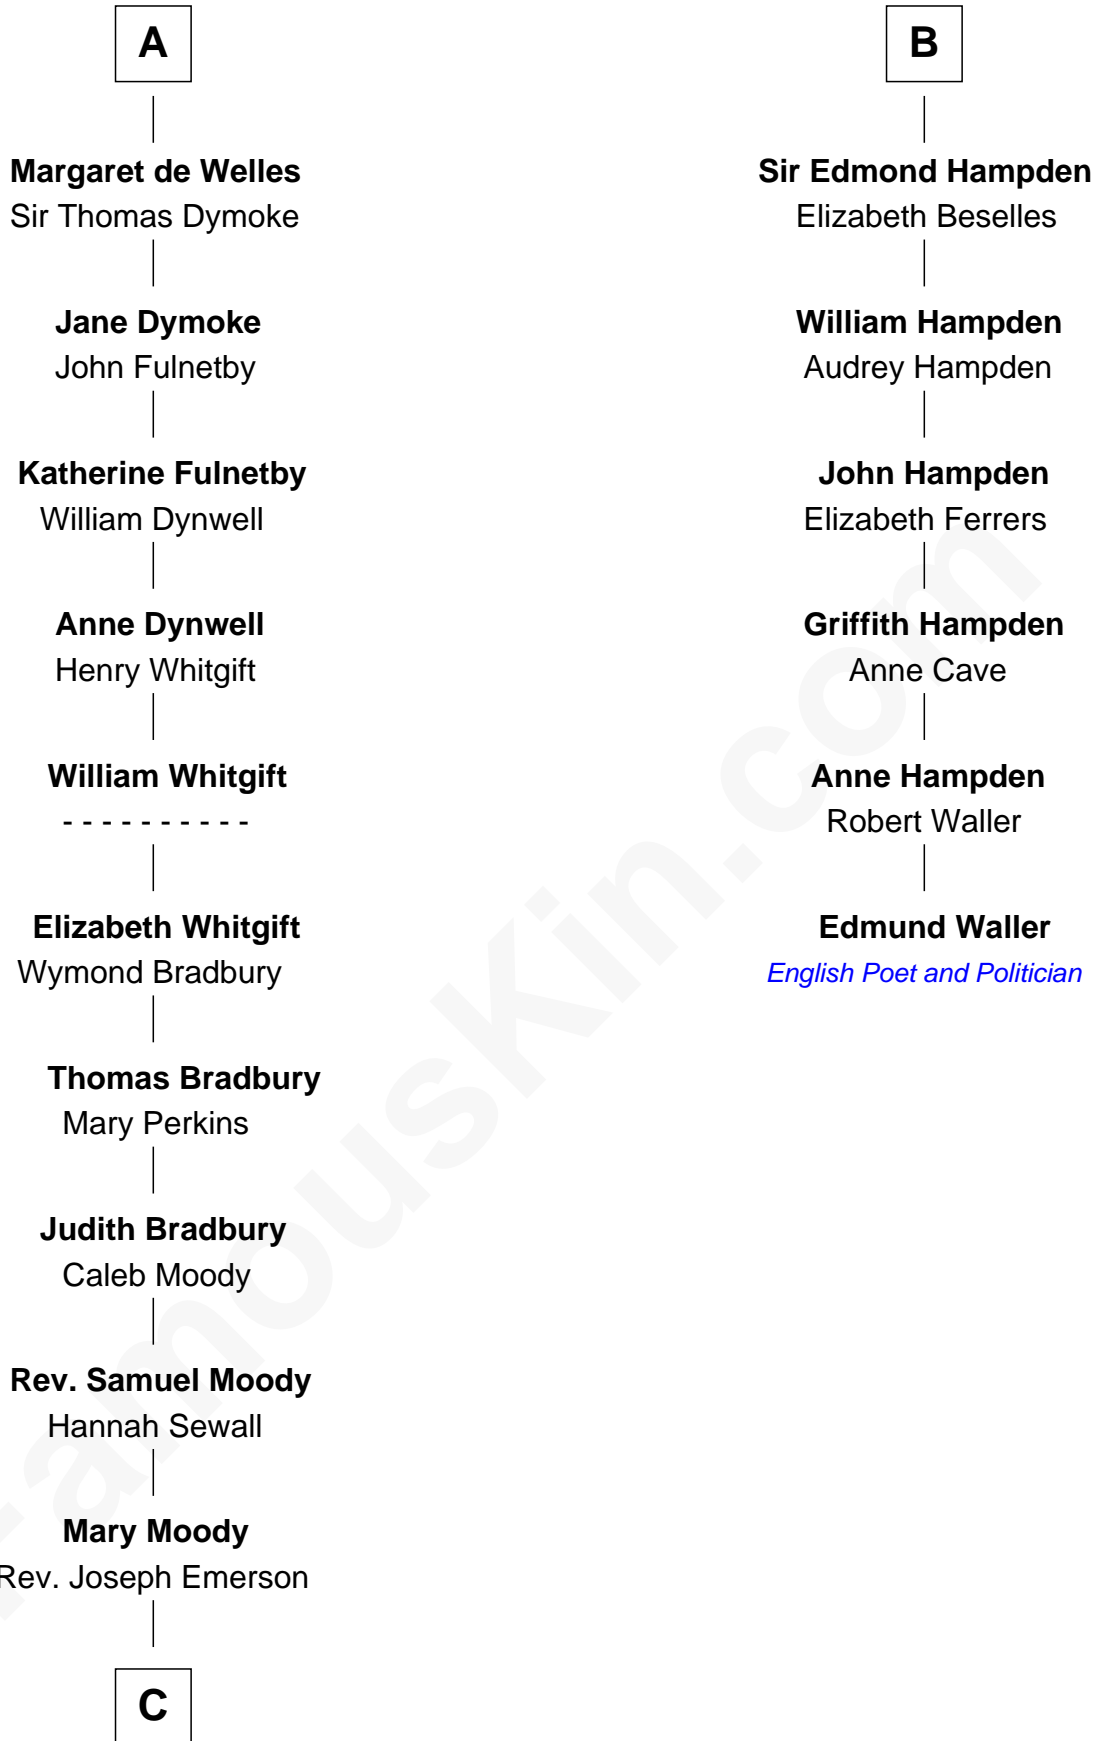

**FamousKin.com**  
**Relationship Chart of**  
**Ralph Waldo Emerson**  
*American Poet*

12th cousin 7 times removed of  
**Edmund Waller**  
*English Poet and Politician*

**C**

Rev. William Emerson

Phebe Bliss