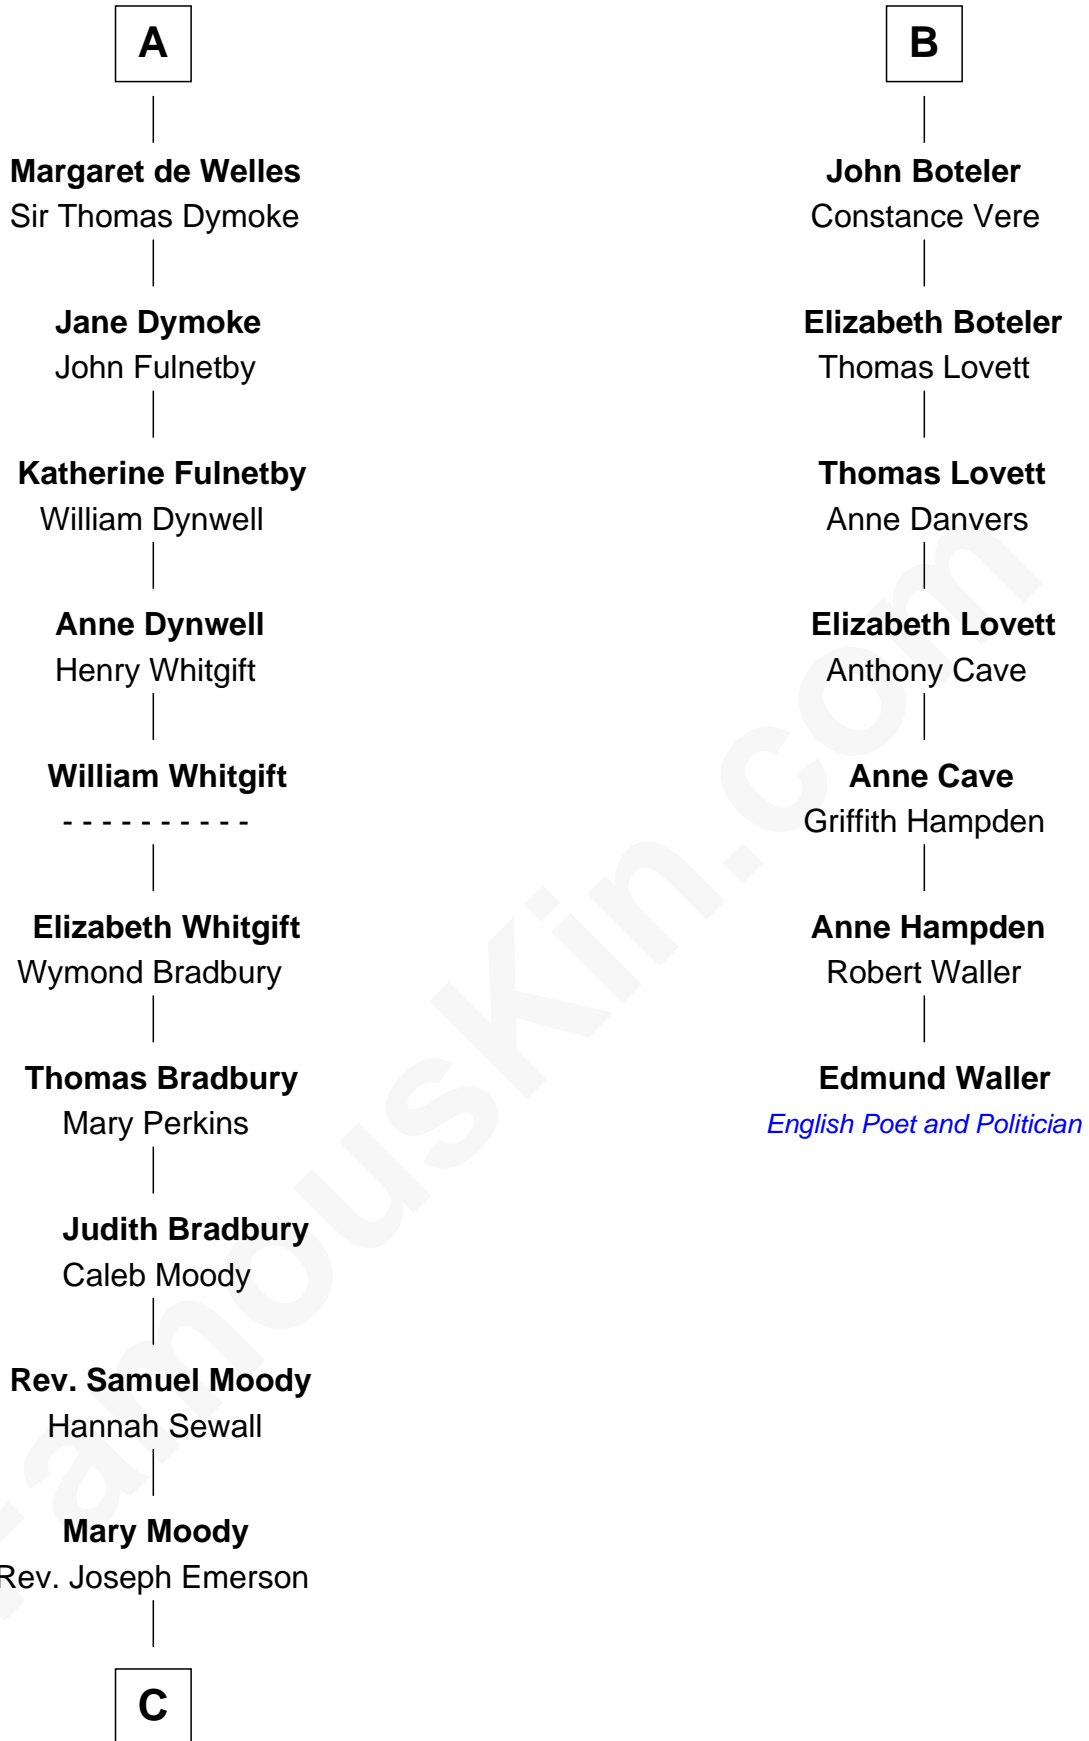

**FamousKin.com**  
**Relationship Chart of**  
**Ralph Waldo Emerson**  
*American Poet*

13th cousin 6 times removed of  
**Edmund Waller**  
*English Poet and Politician*

**Sir William de Cantilupe**  
 Eve de Braiose