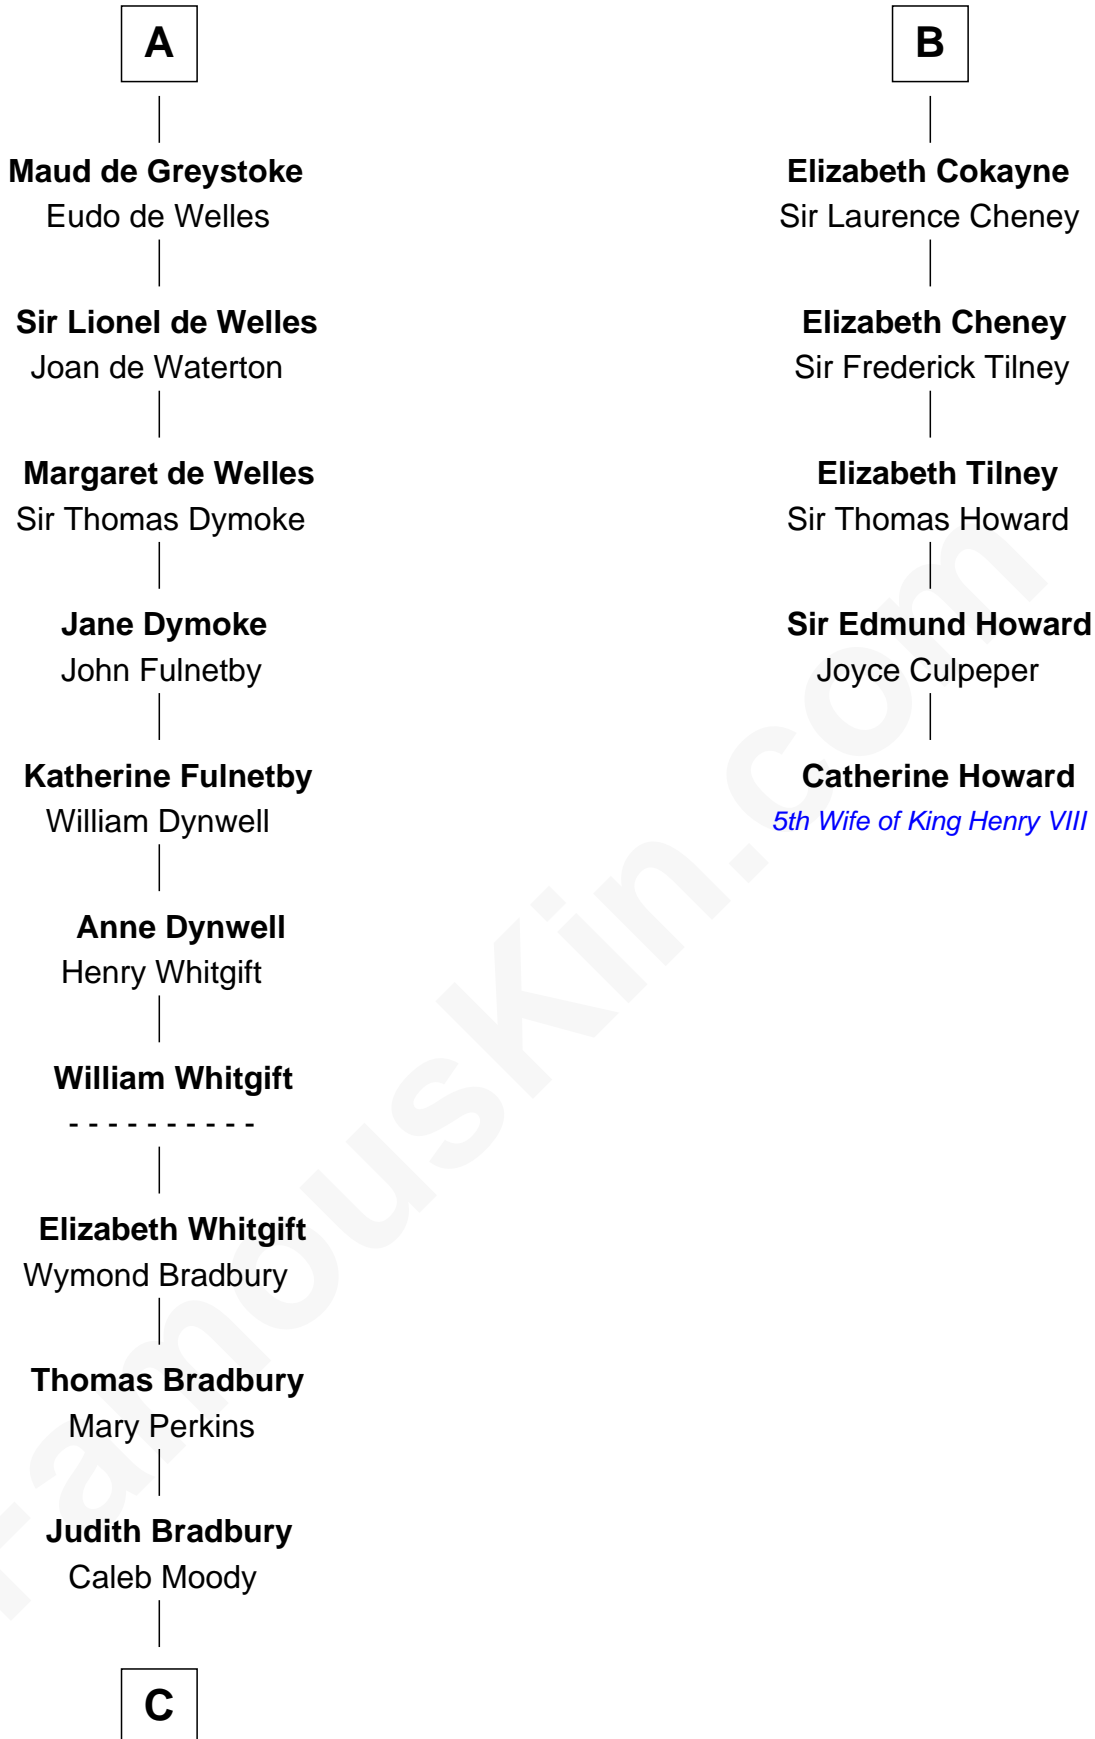

FamousKin.com

Relationship Chart of

Ralph Waldo Emerson

American Poet

11th cousin 10 times removed of

Catherine Howard

5th Wife of King Henry VIII

C