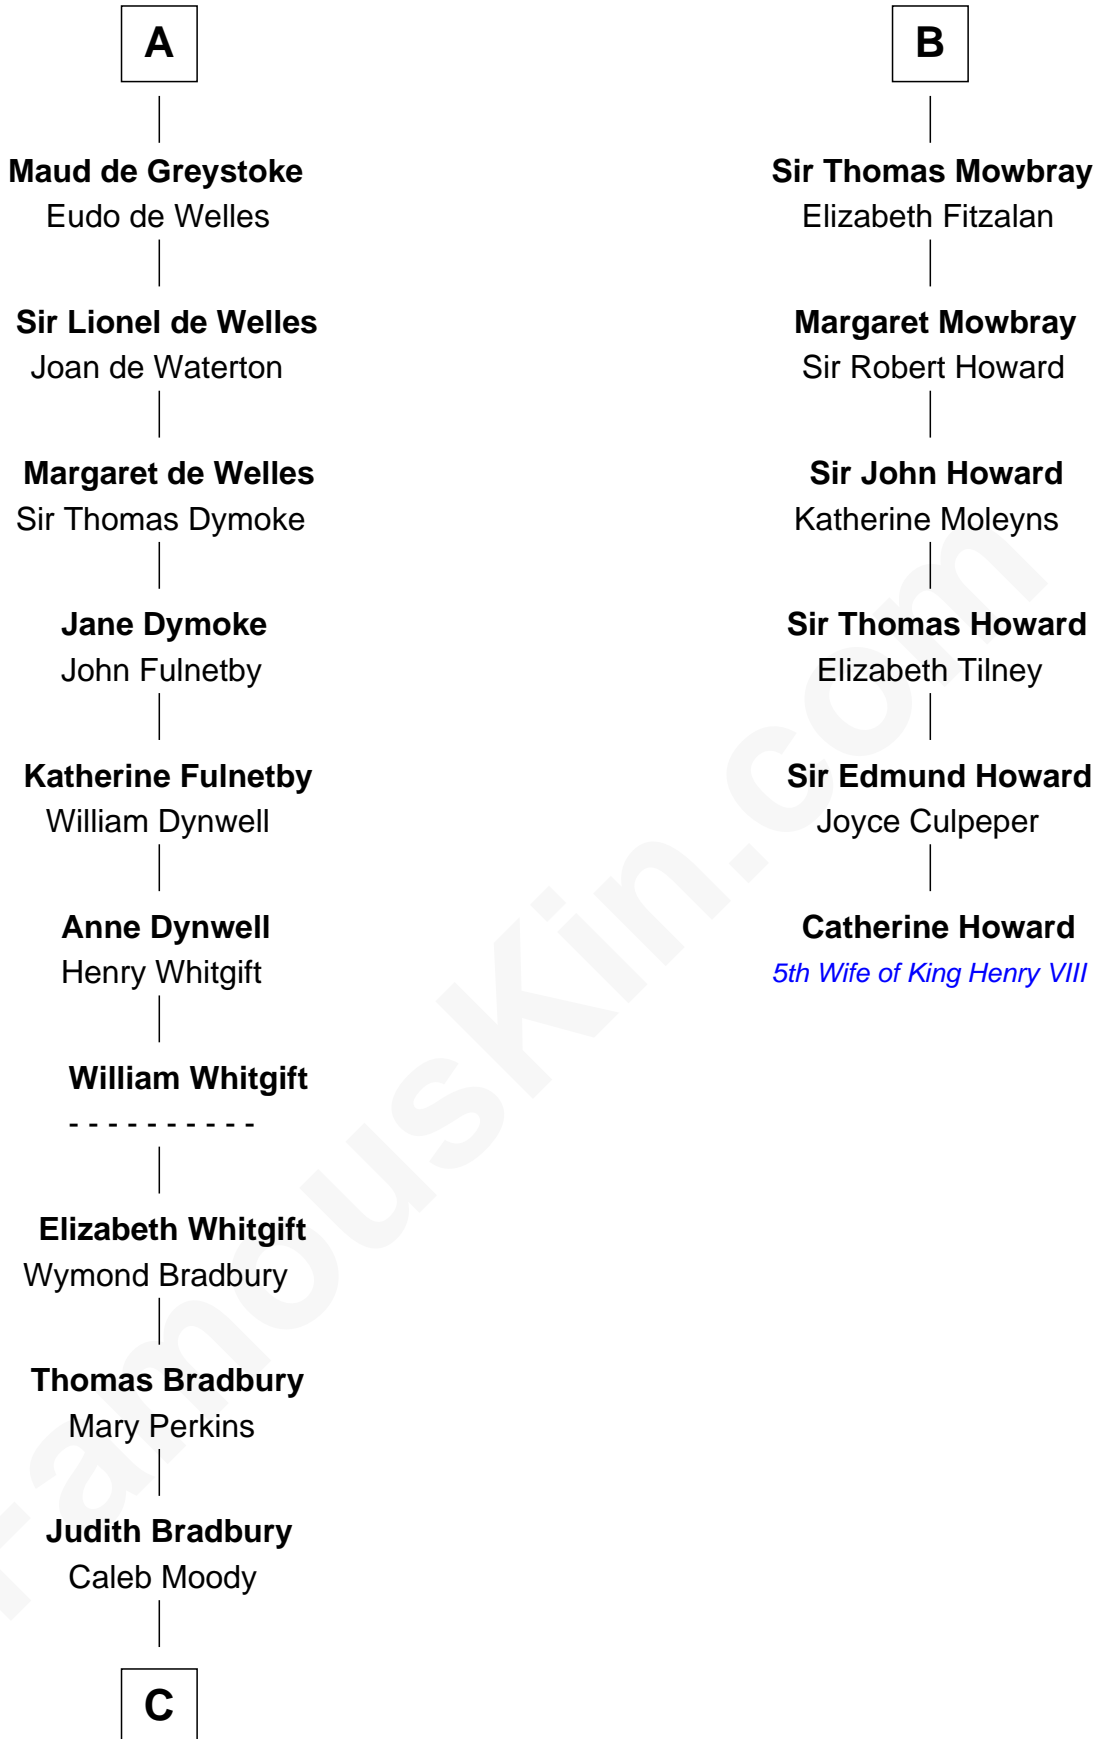

FamousKin.com
Relationship Chart of
Ralph Waldo Emerson
American Poet

12th cousin 9 times removed of

Catherine Howard
5th Wife of King Henry VIII

C

Rev. Samuel Moody

Hannah Sewall

Mary Moody

Rev. Joseph Emerson