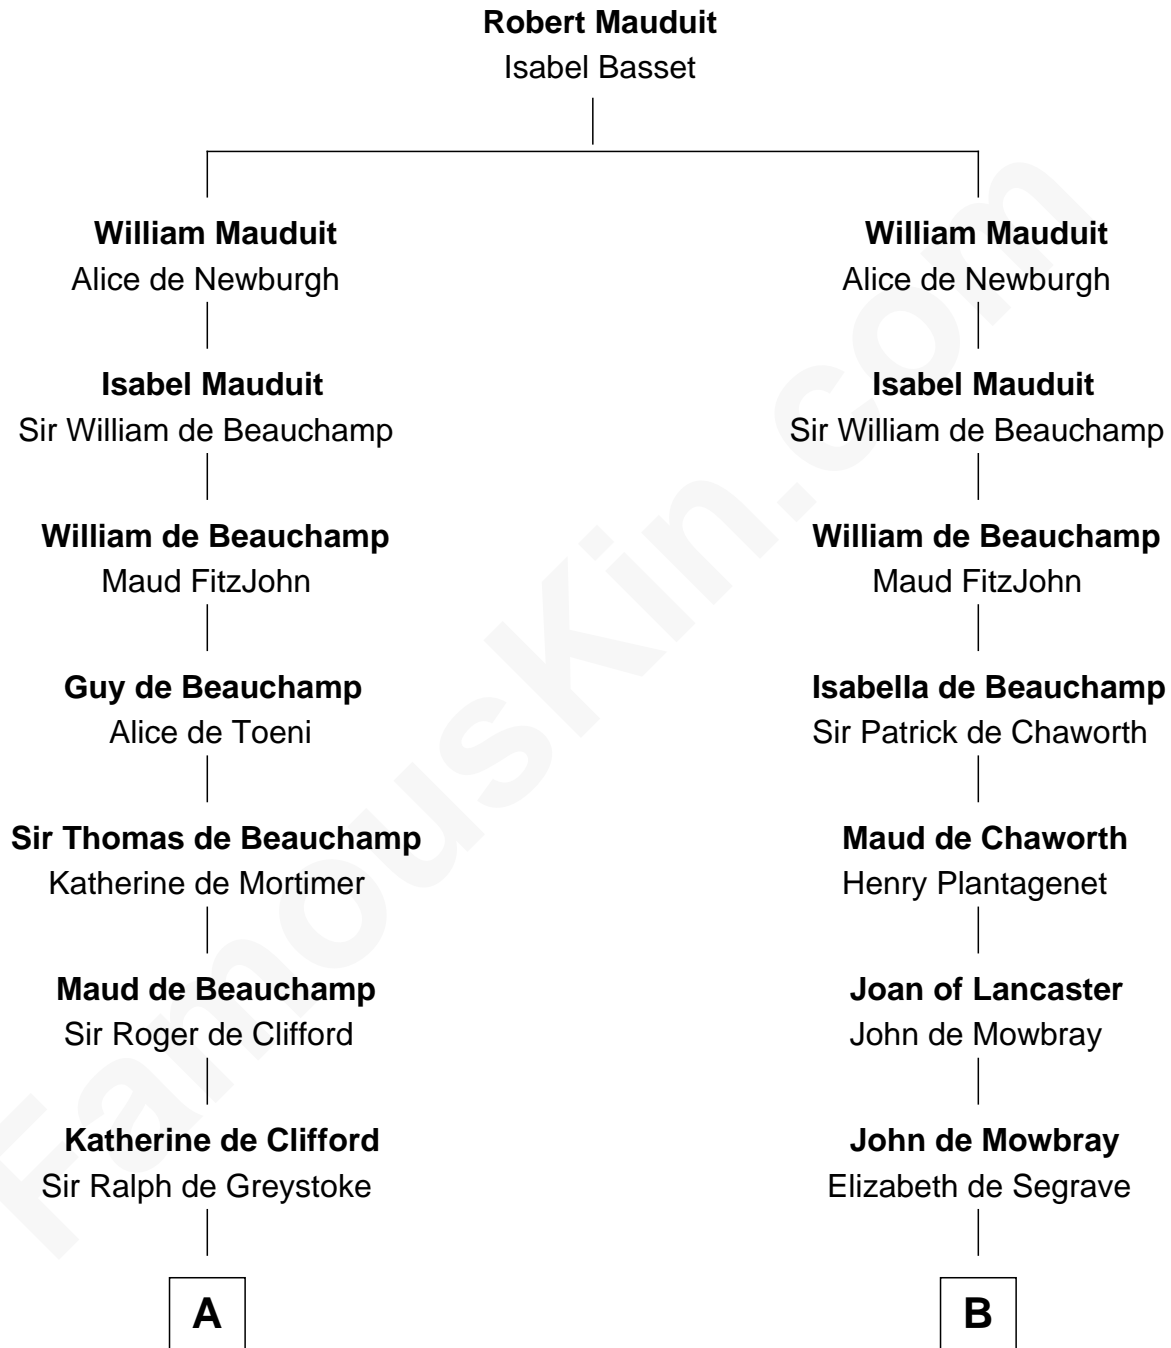

FamousKin.com
Relationship Chart of
Ralph Waldo Emerson
American Poet

12th cousin 9 times removed of

Catherine Howard
5th Wife of King Henry VIII

C

Rev. Samuel Moody

Hannah Sewall

Mary Moody

Rev. Joseph Emerson