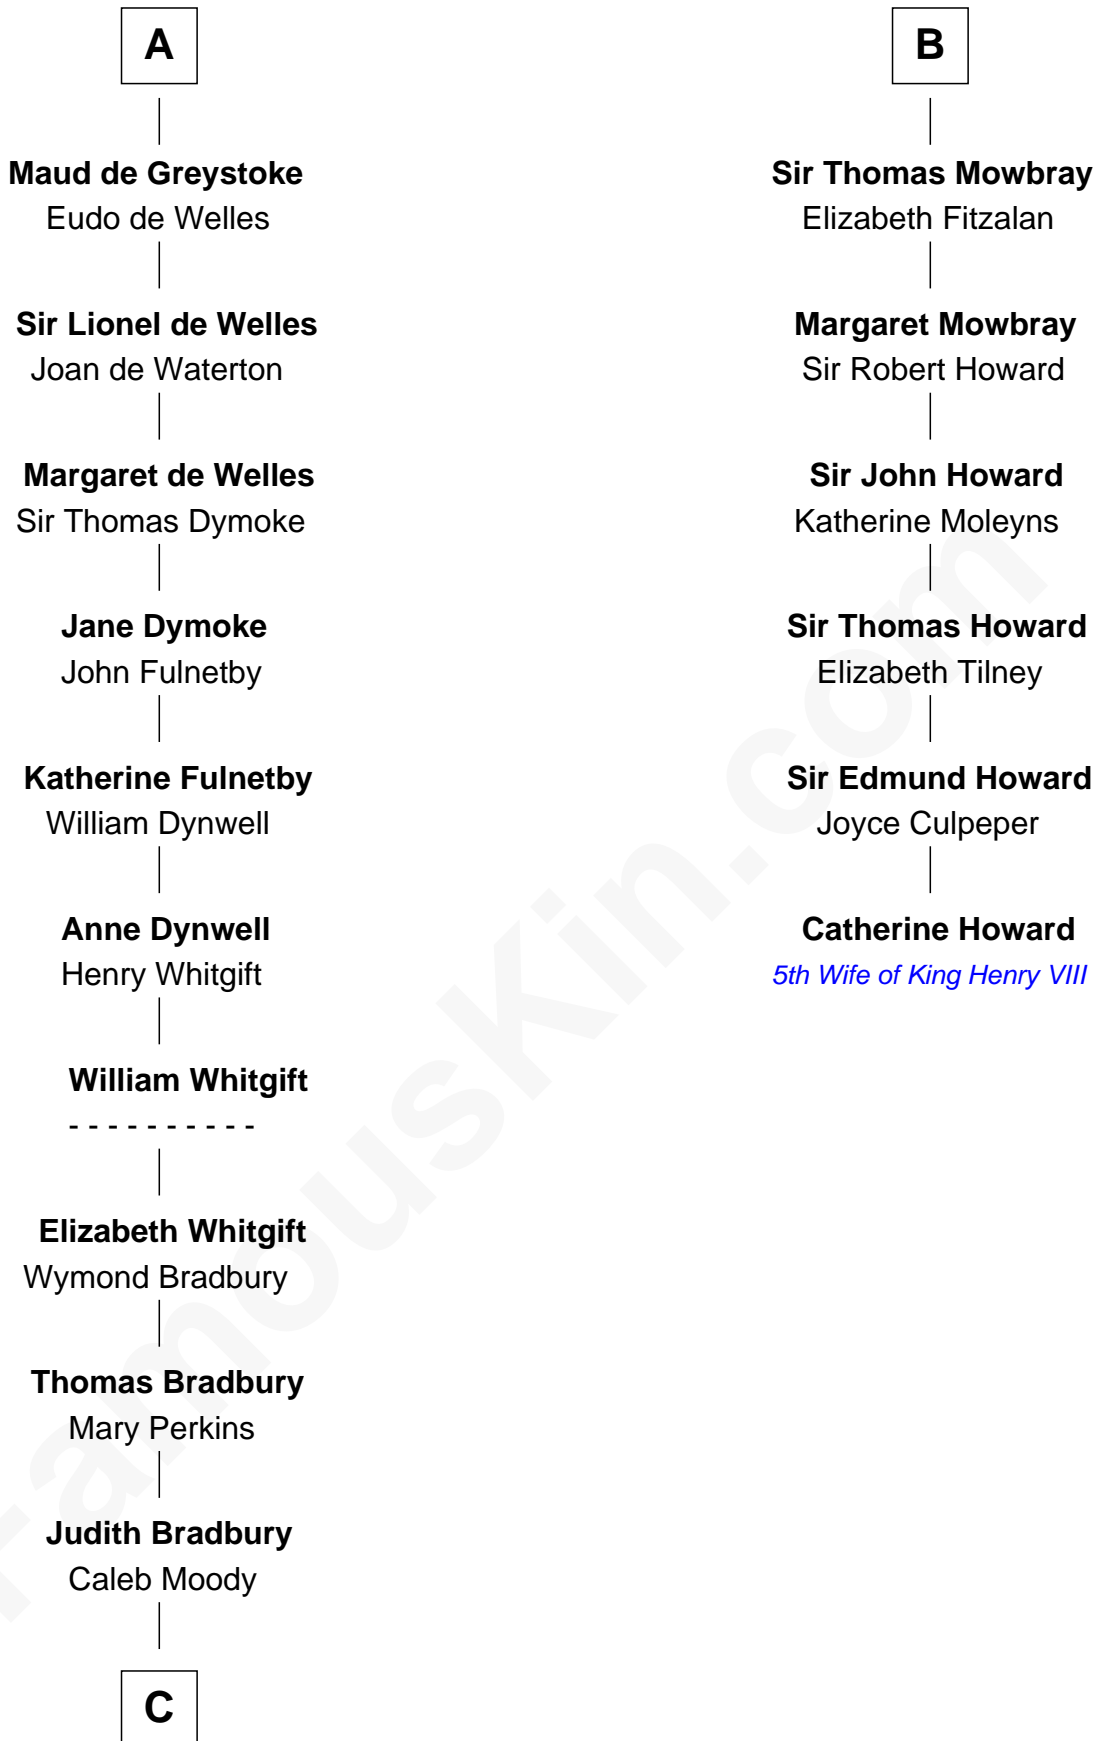

**FamousKin.com**  
**Relationship Chart of**  
**Ralph Waldo Emerson**  
*American Poet*

12th cousin 9 times removed of

**Catherine Howard**  
*5th Wife of King Henry VIII*

**C**

Rev. Samuel Moody

Hannah Sewall