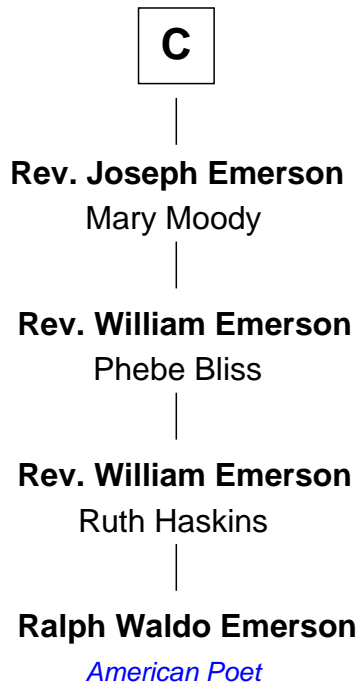

FamousKin.com

Relationship Chart of

Ralph Waldo Emerson

American Poet

12th cousin 8 times removed of

Catherine Howard

5th Wife of King Henry VIII

Sir Ranulf de Gernons

Sir Giles de Erdington
Elizabeth de Tolthorpe

Margaret de Erdington
Sir Roger Corbet

A

Hugh de Kevelioc
Bertrade de Montfort

Maud of Chester
David of Huntingdon

Ada of Huntingdon
Sir Henry de Hastings

Sir Henry de Hastings
Joan de Cantilupe

Sir John de Hastings
Isabel de Valence

Elizabeth de Hastings
Sir Roger de Grey

Sir Reynold de Grey
Eleanor le Strange

B

FamousKin.com