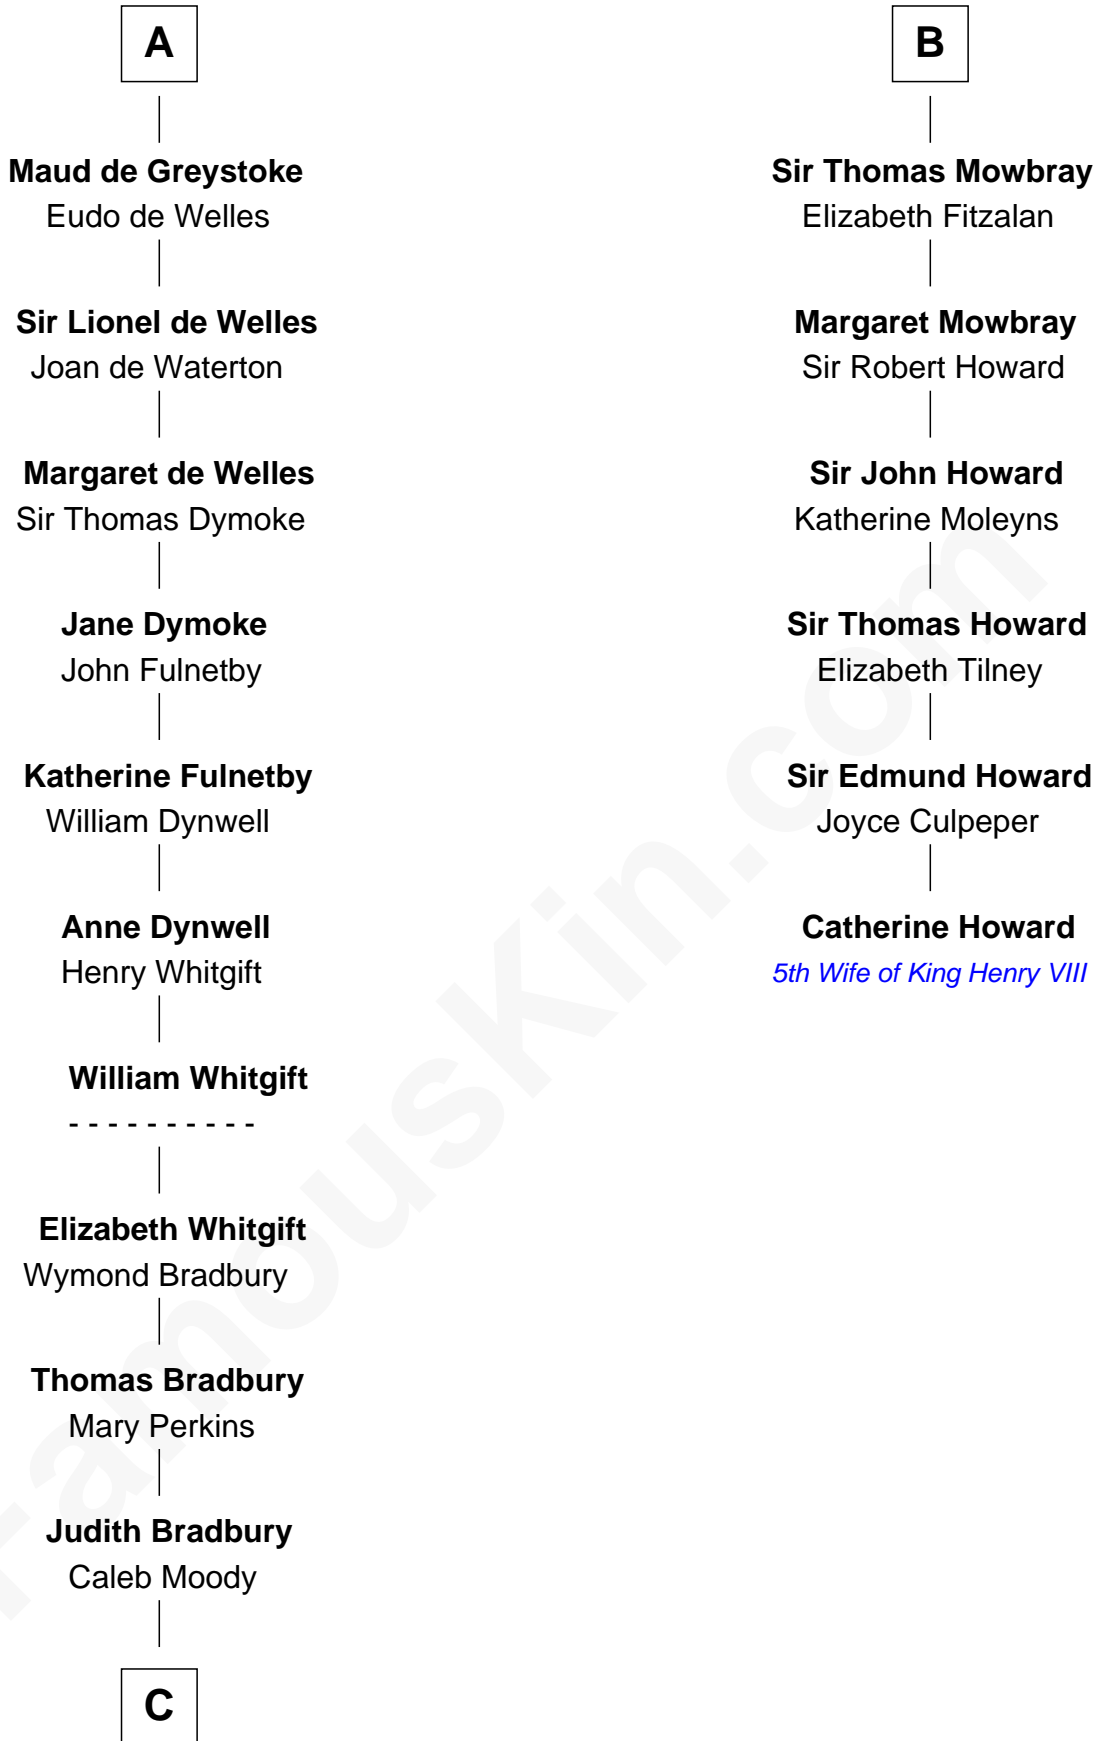

FamousKin.com

Relationship Chart of

Ralph Waldo Emerson

American Poet

12th cousin 9 times removed of

Catherine Howard

5th Wife of King Henry VIII

C