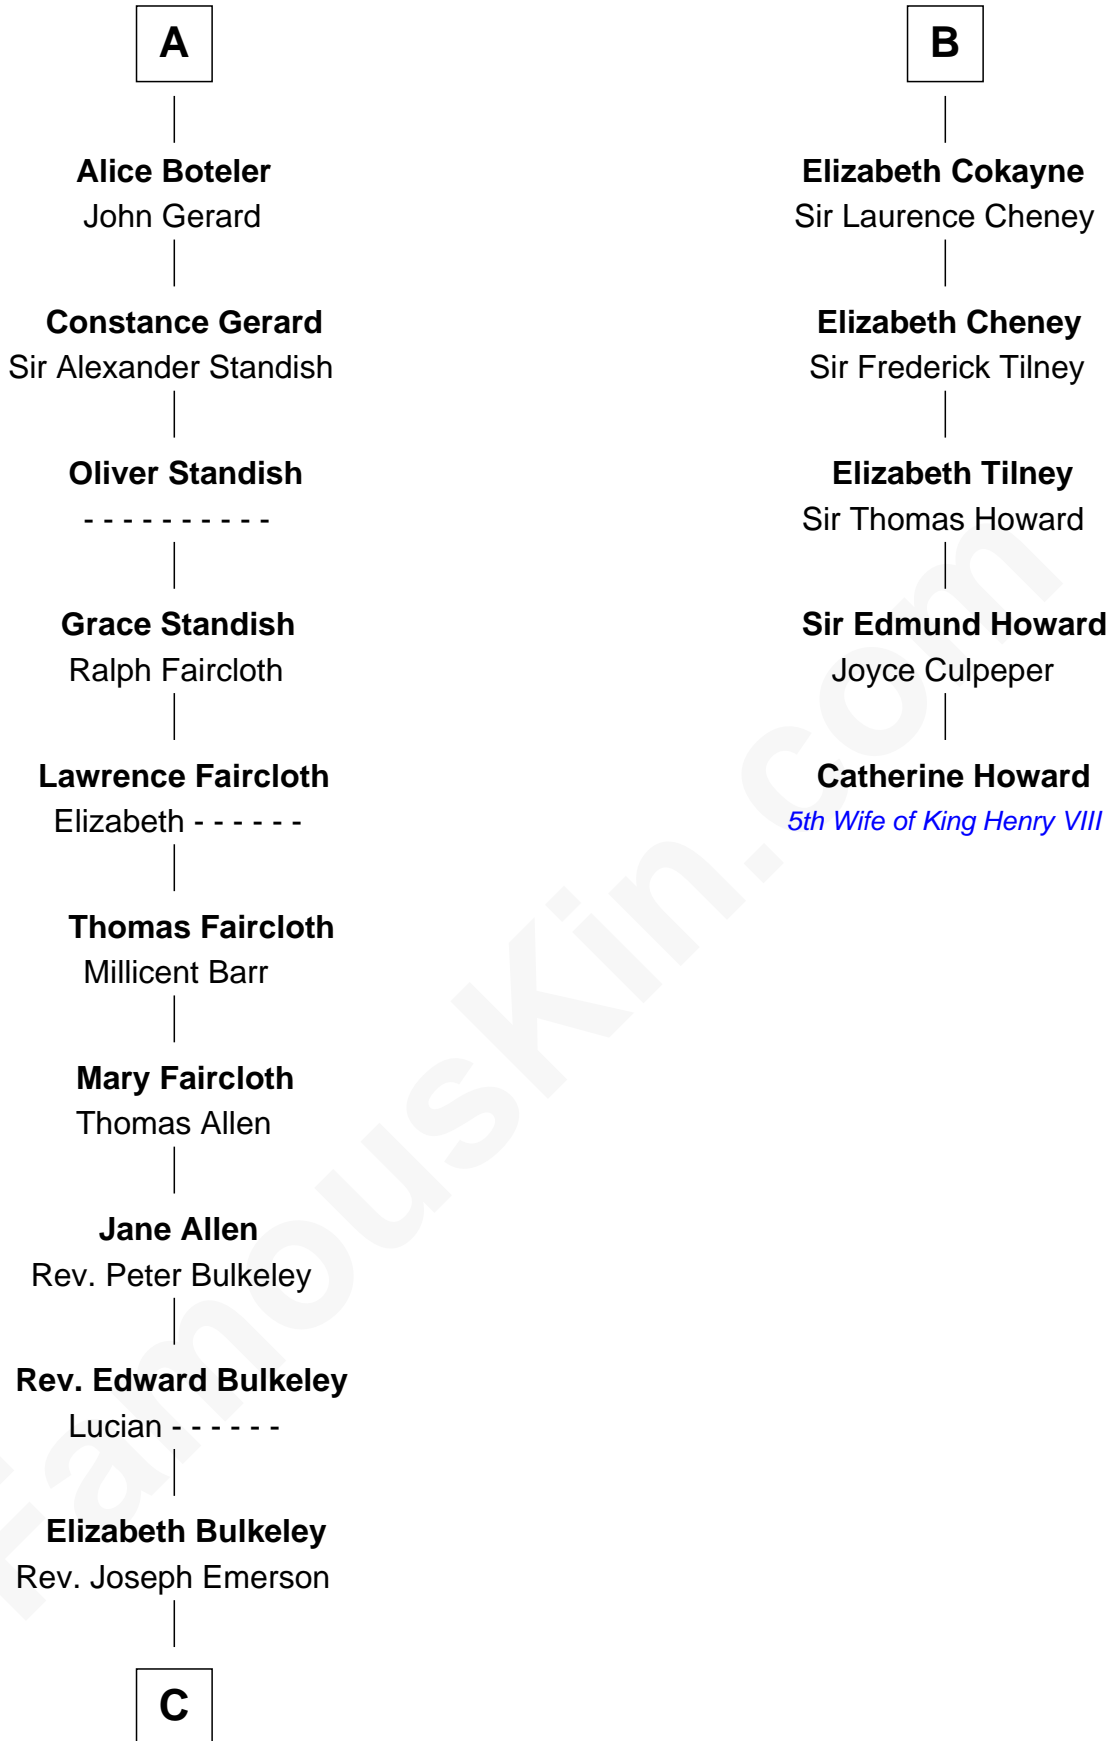

FamousKin.com
Relationship Chart of
Ralph Waldo Emerson
American Poet

11th cousin 10 times removed of
Catherine Howard
5th Wife of King Henry VIII

FamousKin.com