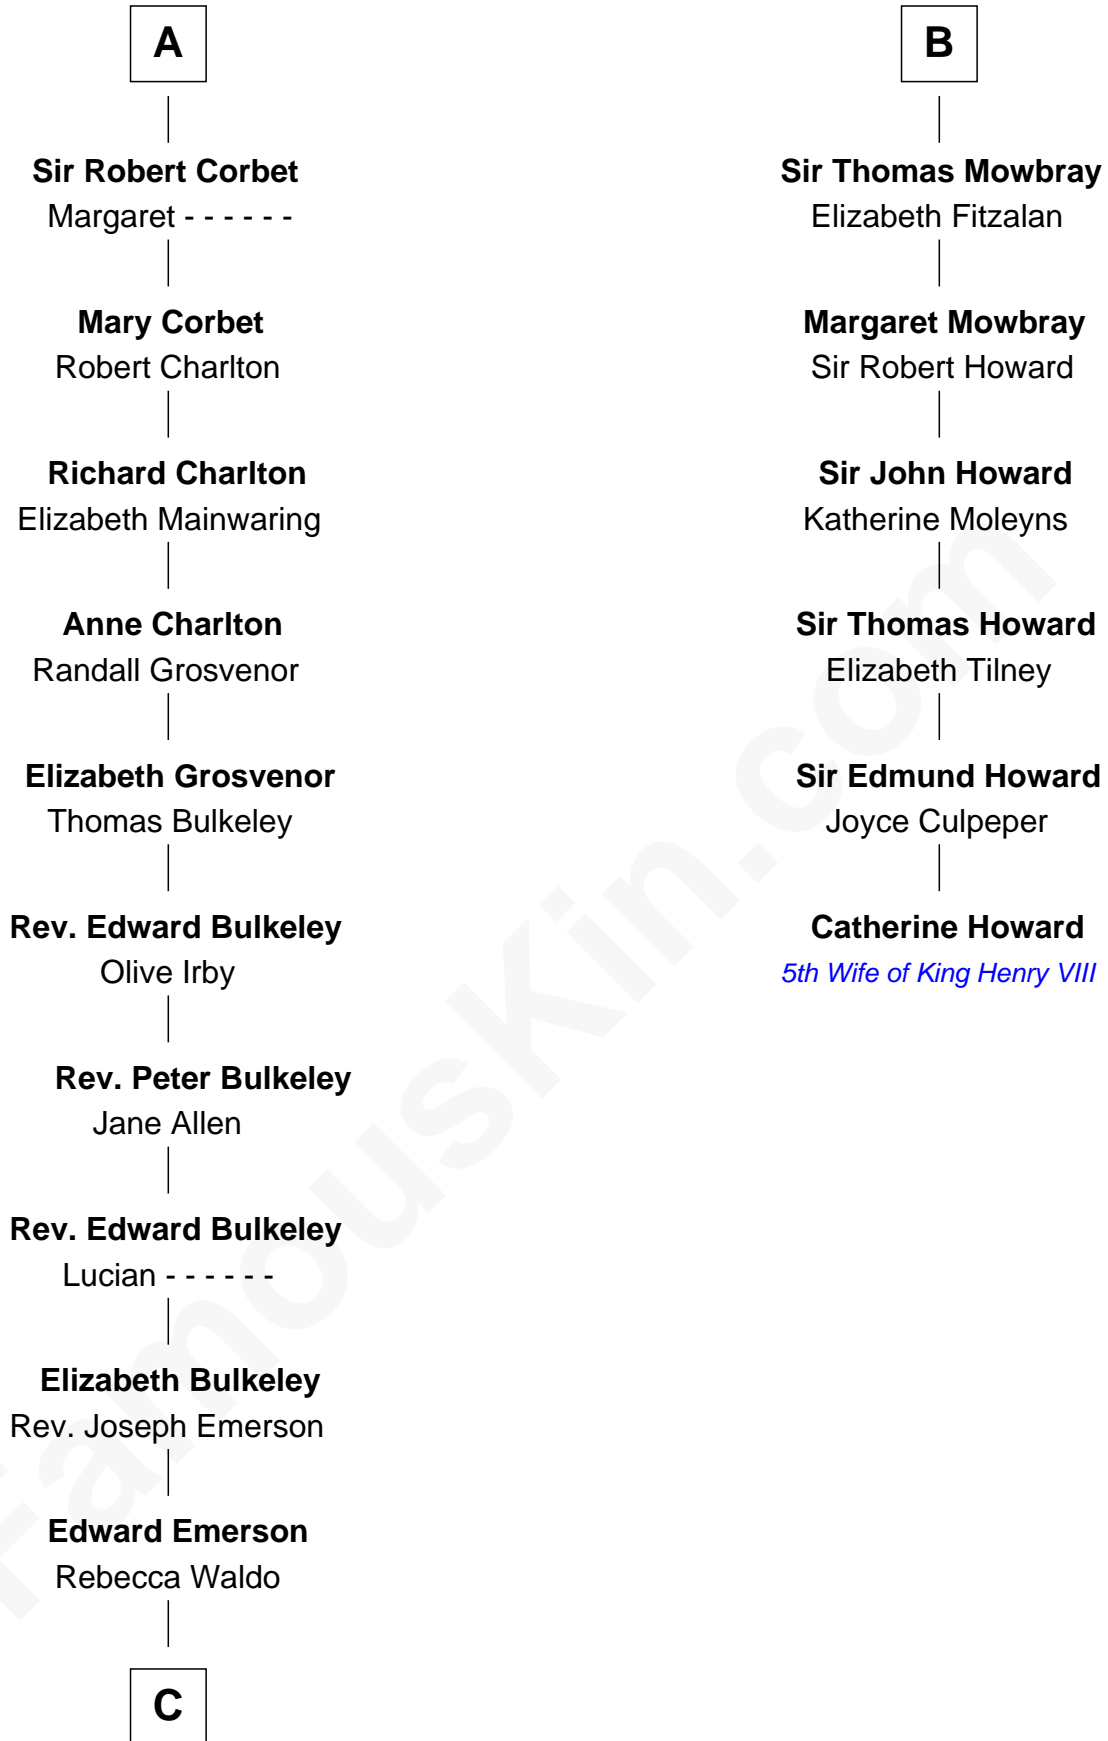

FamousKin.com

Relationship Chart of

Ralph Waldo Emerson

American Poet

12th cousin 8 times removed of

Catherine Howard

5th Wife of King Henry VIII

John FitzGilbert
Sybilla of Salisbury