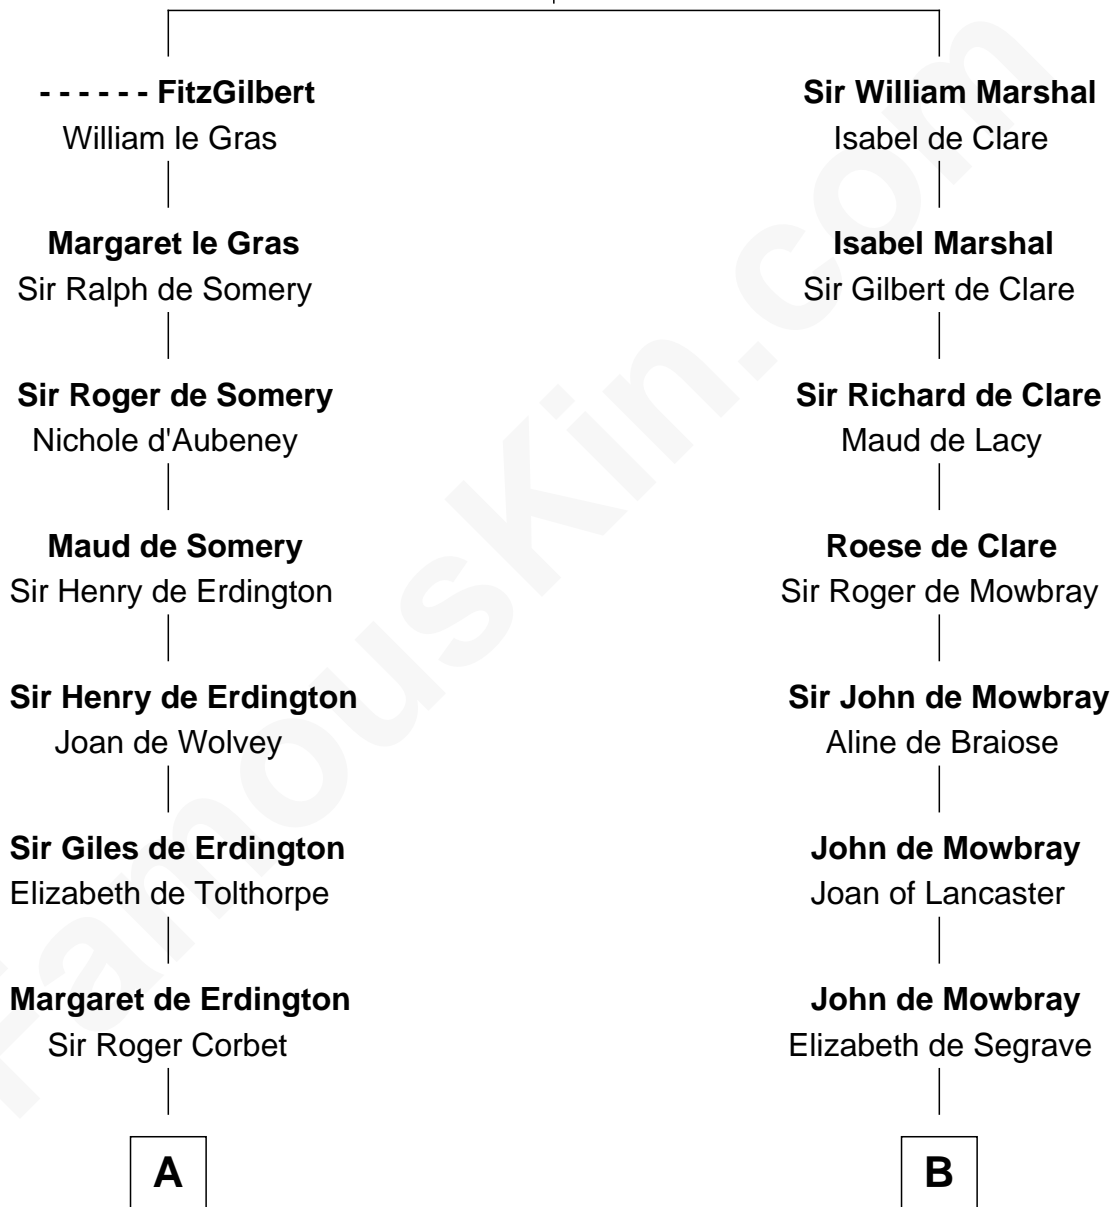

FamousKin.com

Relationship Chart of

Ralph Waldo Emerson

American Poet

12th cousin 8 times removed of

Catherine Howard

5th Wife of King Henry VIII

John FitzGilbert
Sybilla of Salisbury