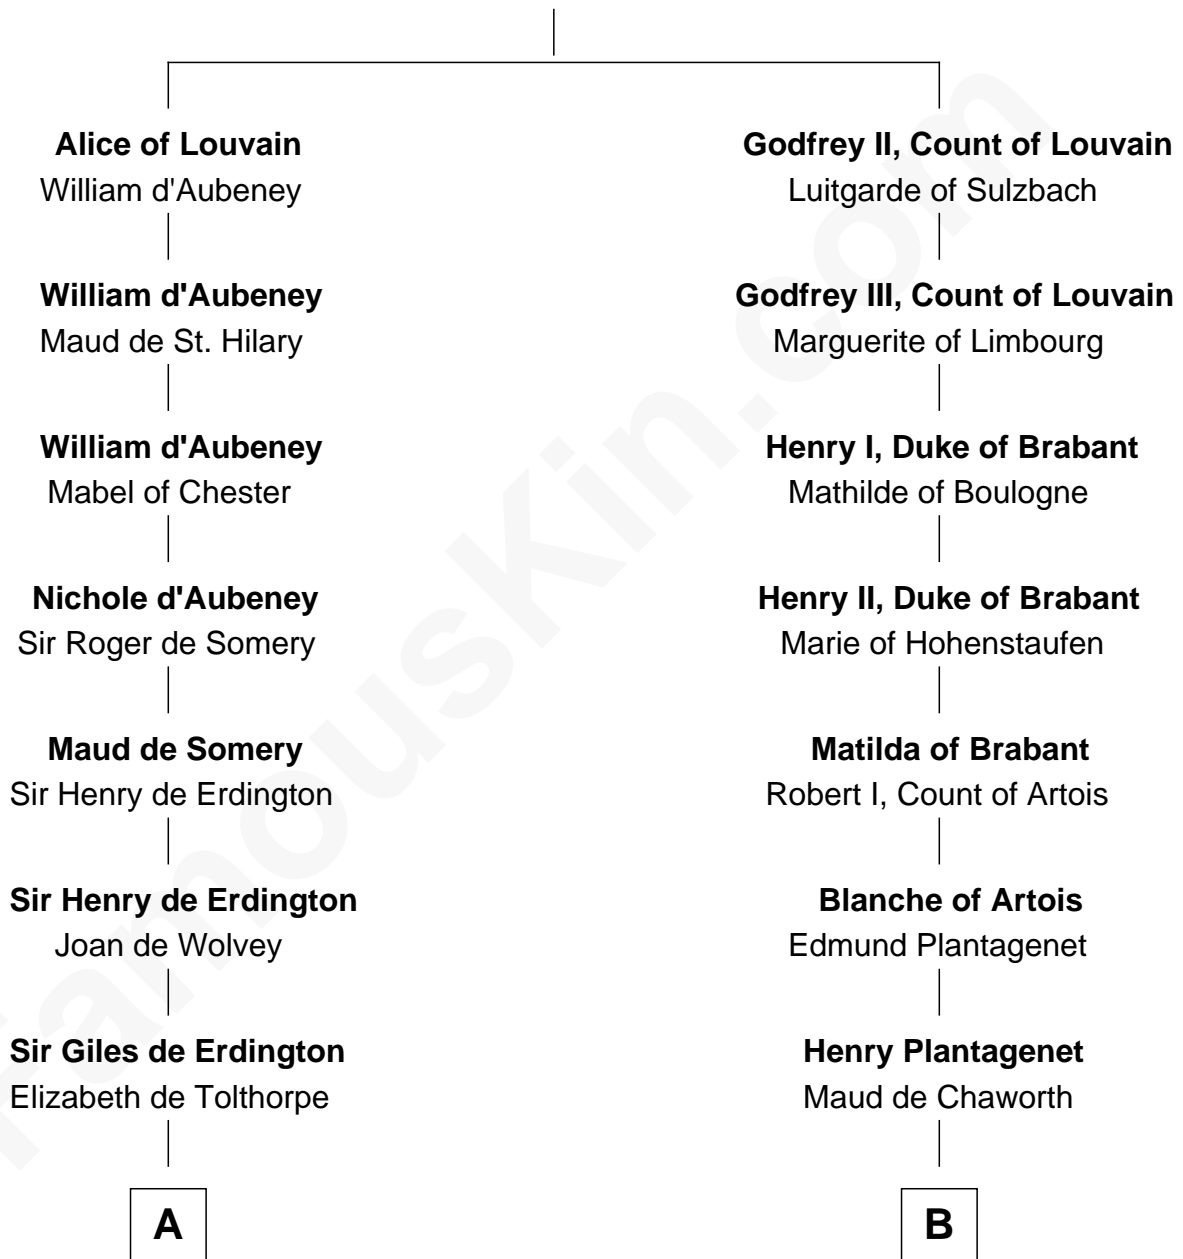

## Relationship Chart of

### Ralph Waldo Emerson

*American Poet*

14th cousin 7 times removed of

### Catherine Howard

*5th Wife of King Henry VIII*

**Gottfried I, Count of Louvain**

Ide de Chiny

FamousKin.com