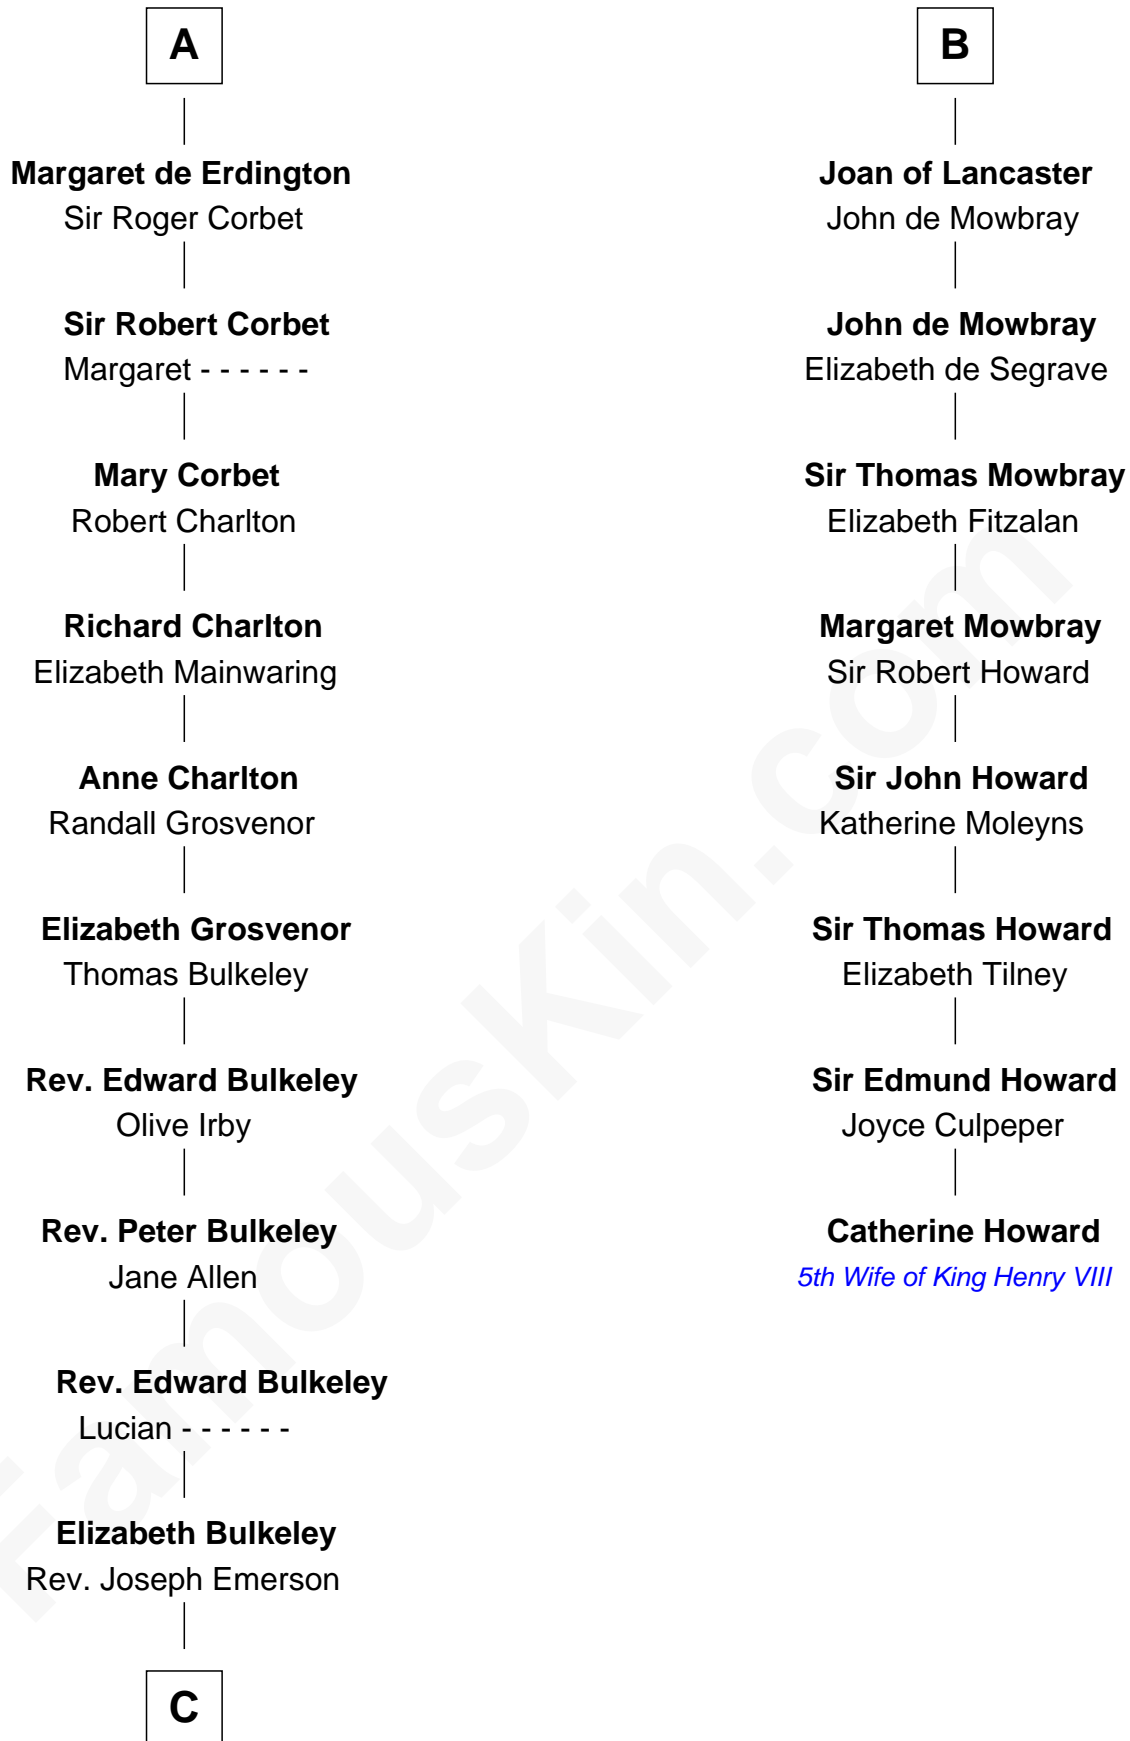

## Relationship Chart of

### Ralph Waldo Emerson

*American Poet*

14th cousin 7 times removed of

### Catherine Howard

*5th Wife of King Henry VIII*

**Gottfried I, Count of Louvain**

Ide de Chiny

FamousKin.com