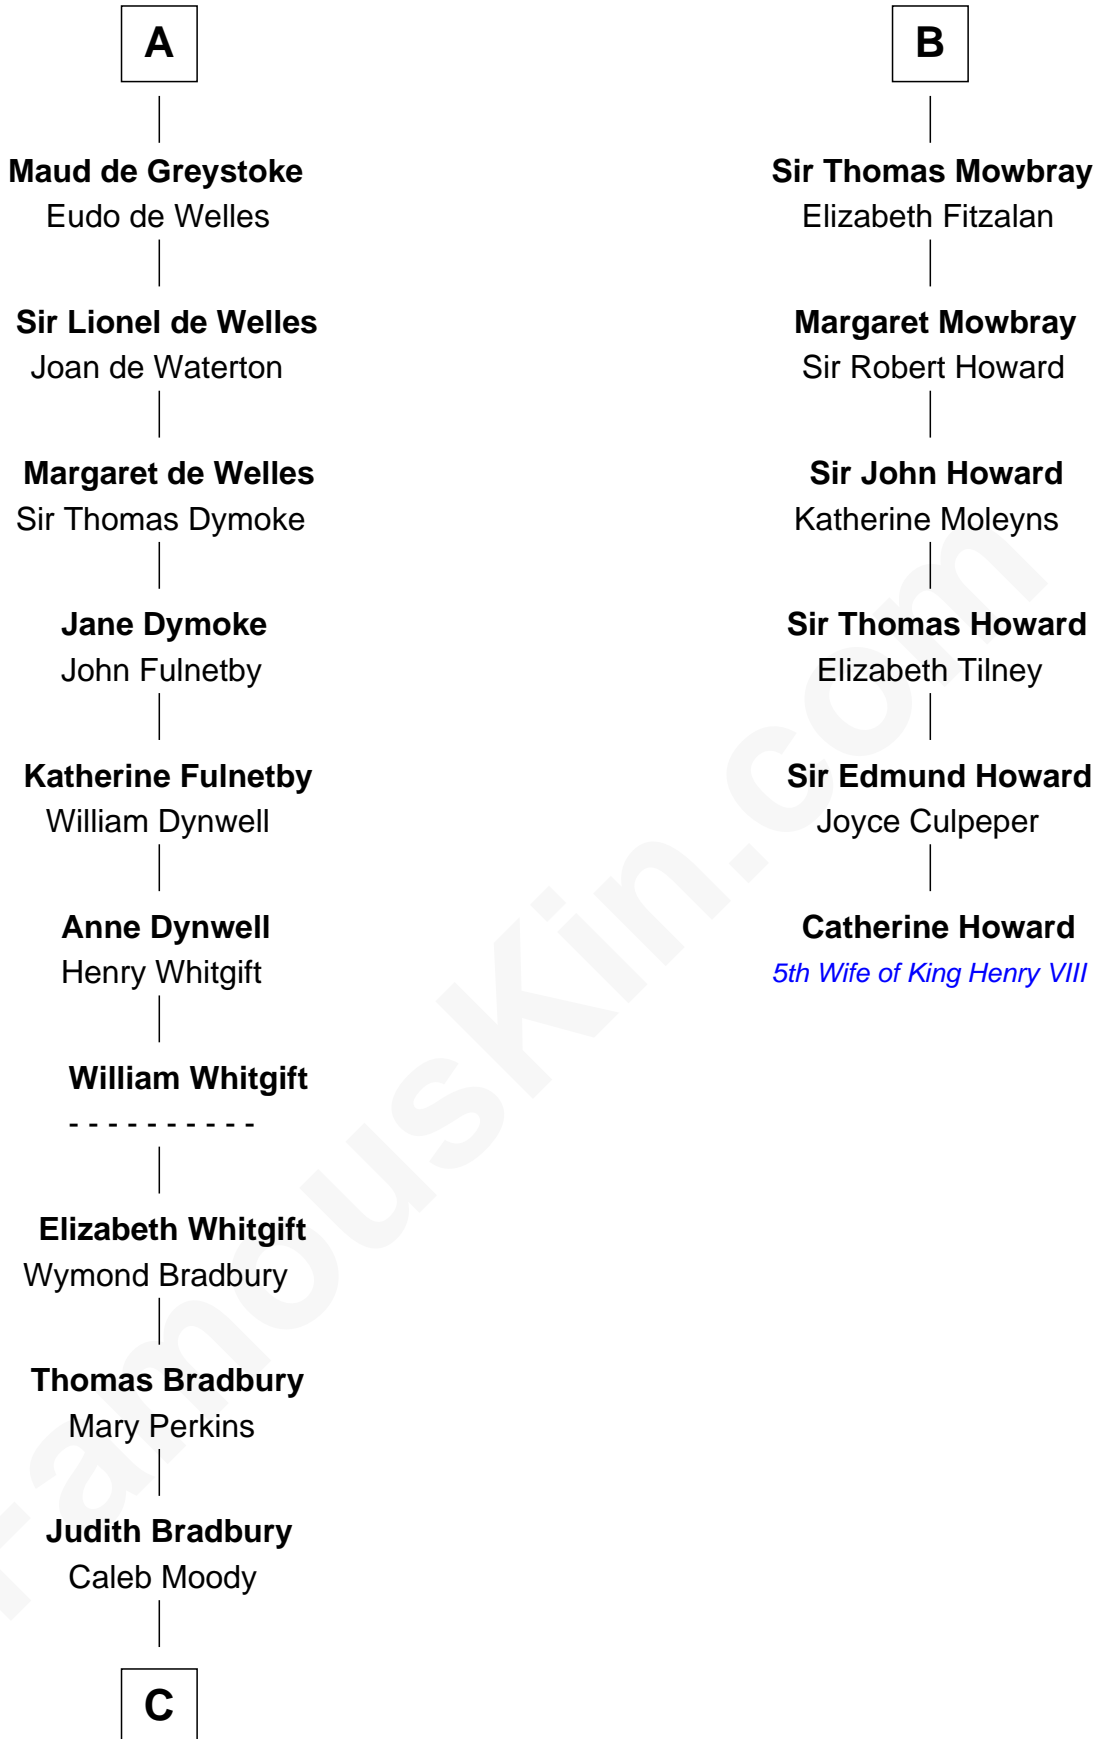

## Relationship Chart of

### Ralph Waldo Emerson

*American Poet*

12th cousin 9 times removed of

**Catherine Howard**  
*5th Wife of King Henry VIII*

**C**

Rev. Samuel Moody

Hannah Sewall

Mary Moody