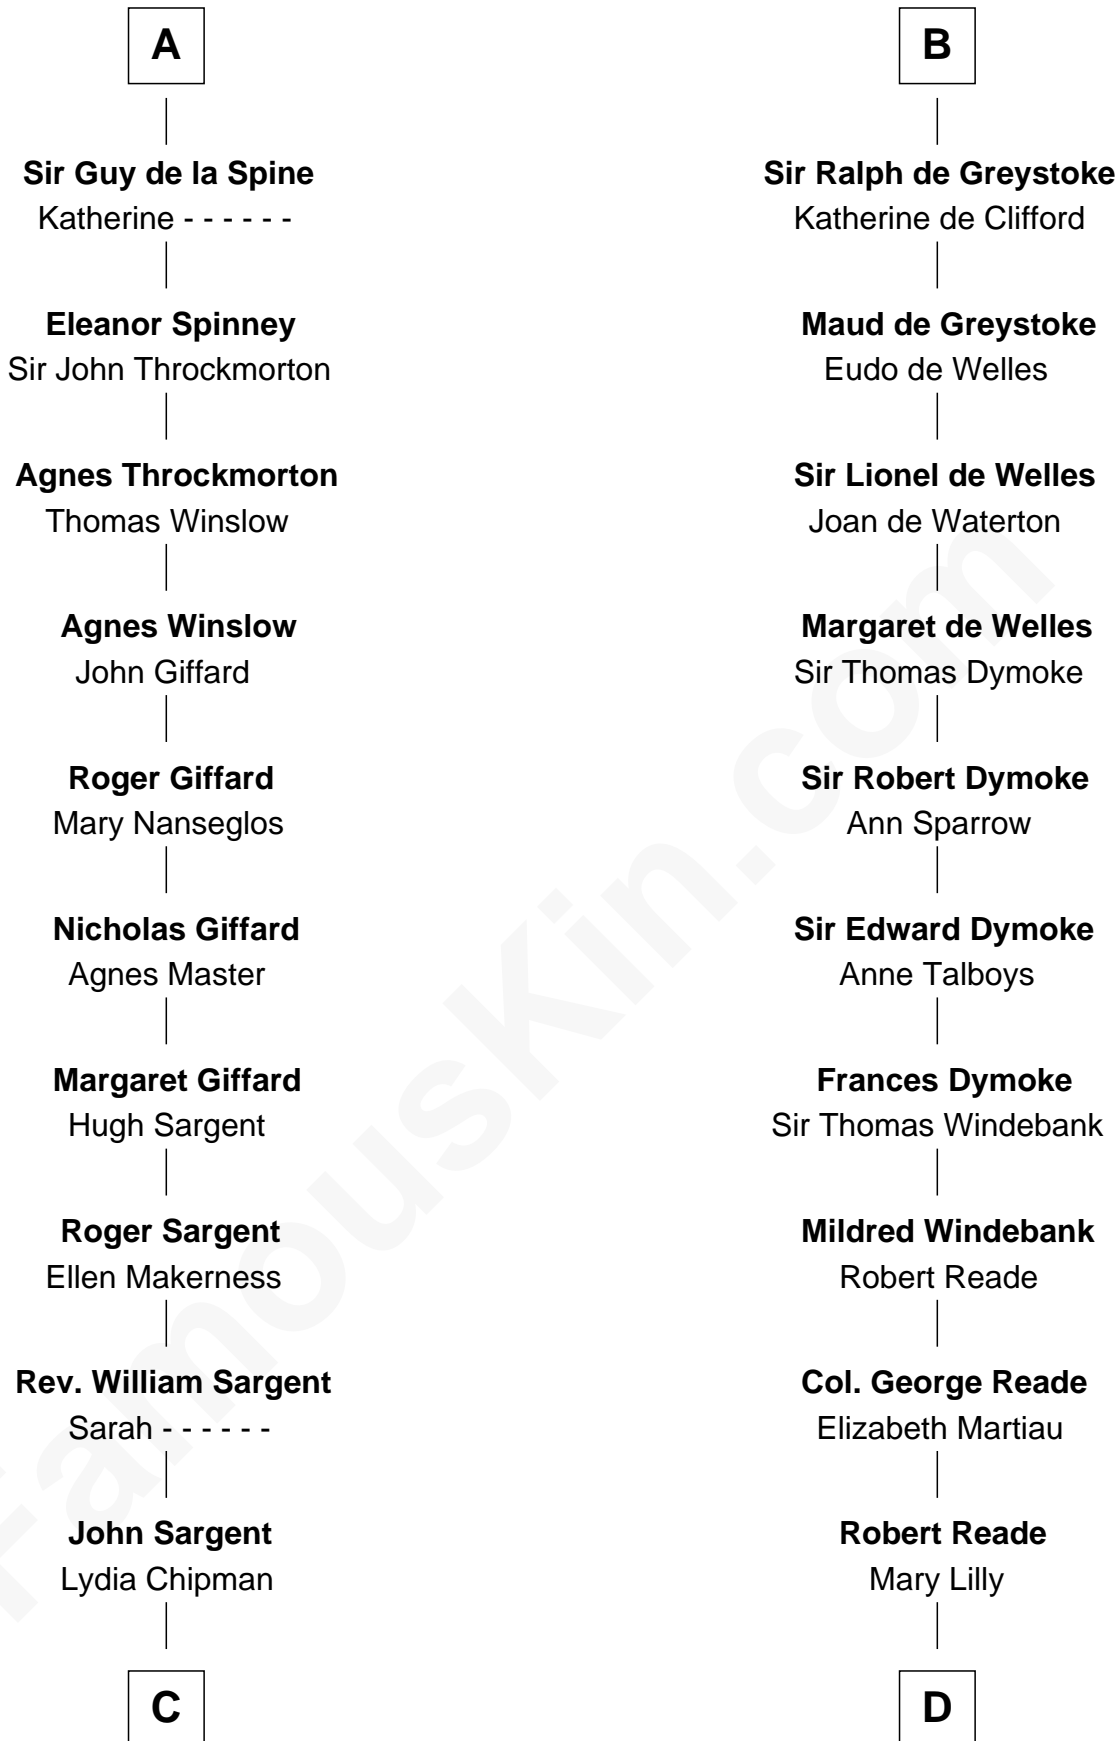

## Relationship Chart of

### Ralph Waldo Emerson

*American Poet*

19th cousin 2 times removed of

### Thomas Nelson

*Signer of the Declaration of Independence*

**C**

**Lydia Sargent**

Joseph Waite

**Hannah Waite**

Phineas Upham

**Hannah Upham**