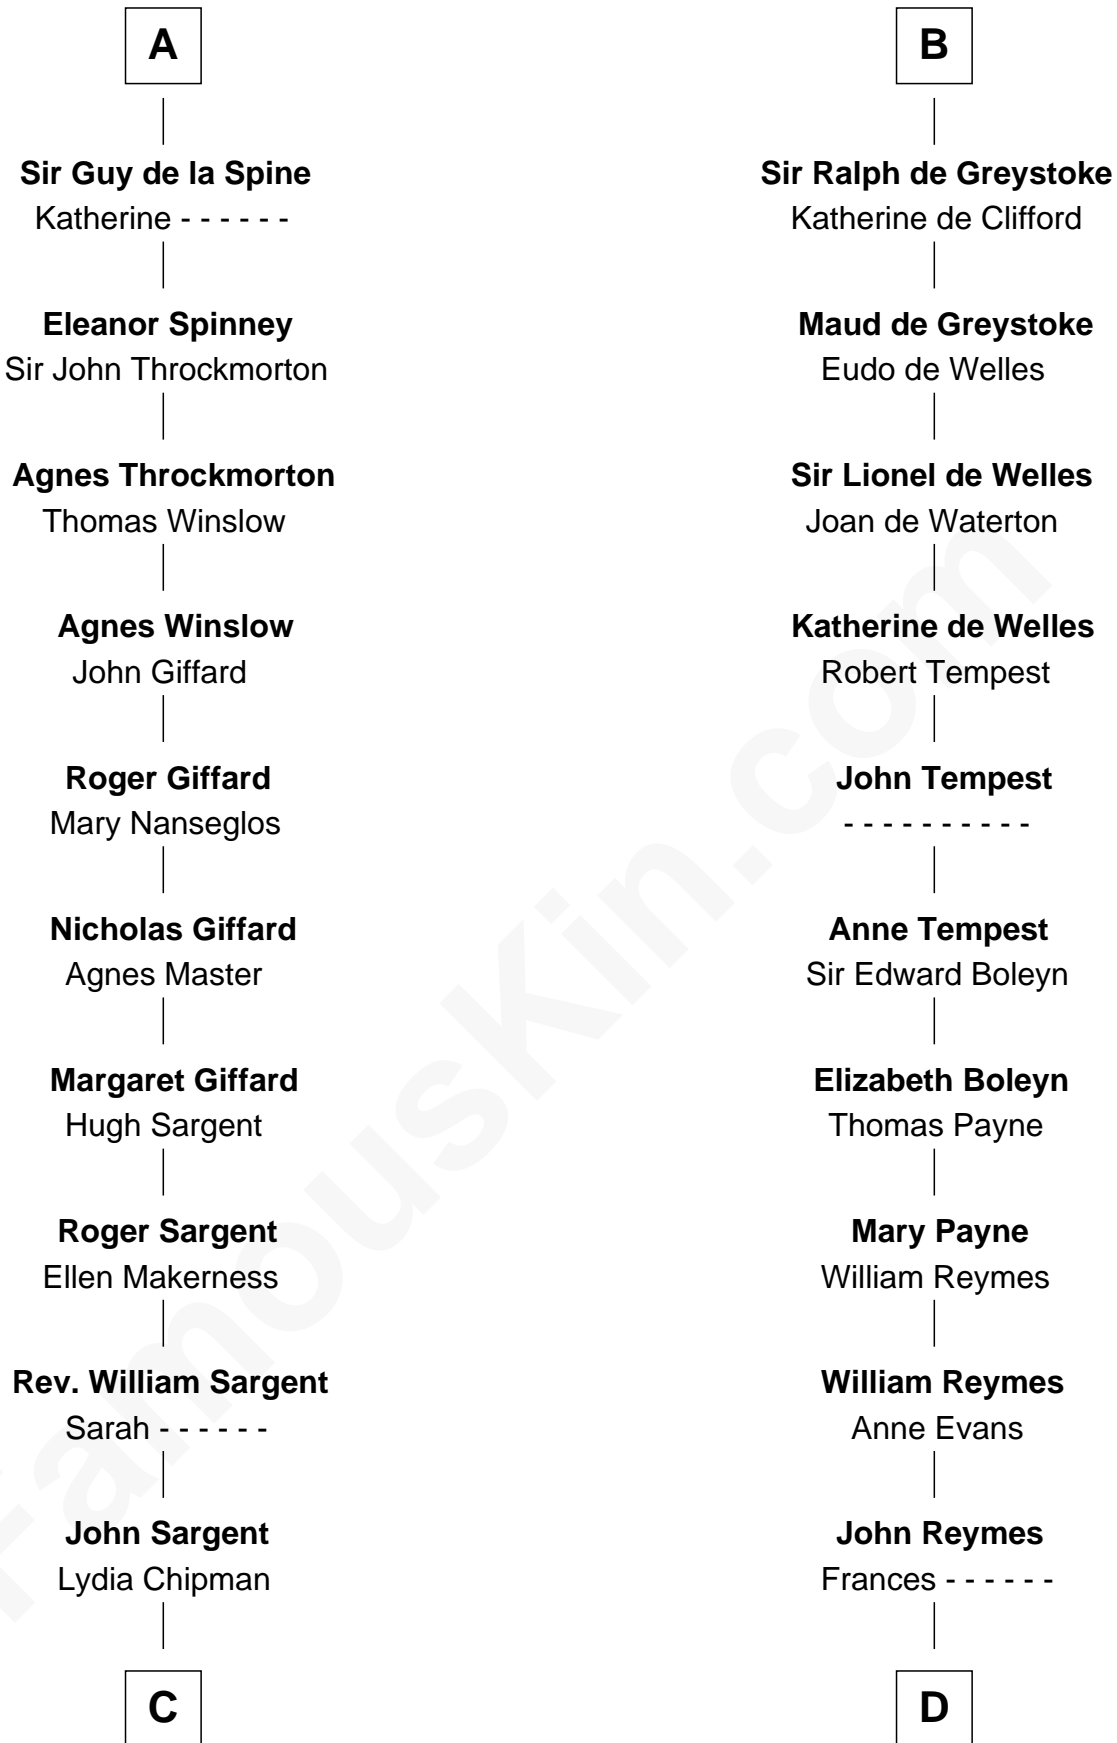

## Relationship Chart of

### Ralph Waldo Emerson

*American Poet*

21st cousin of

### William Floyd

*Signer of the Declaration of Independence*

**C**

**Lydia Sargent**

Joseph Waite

**Hannah Waite**

Phineas Upham

**Hannah Upham**