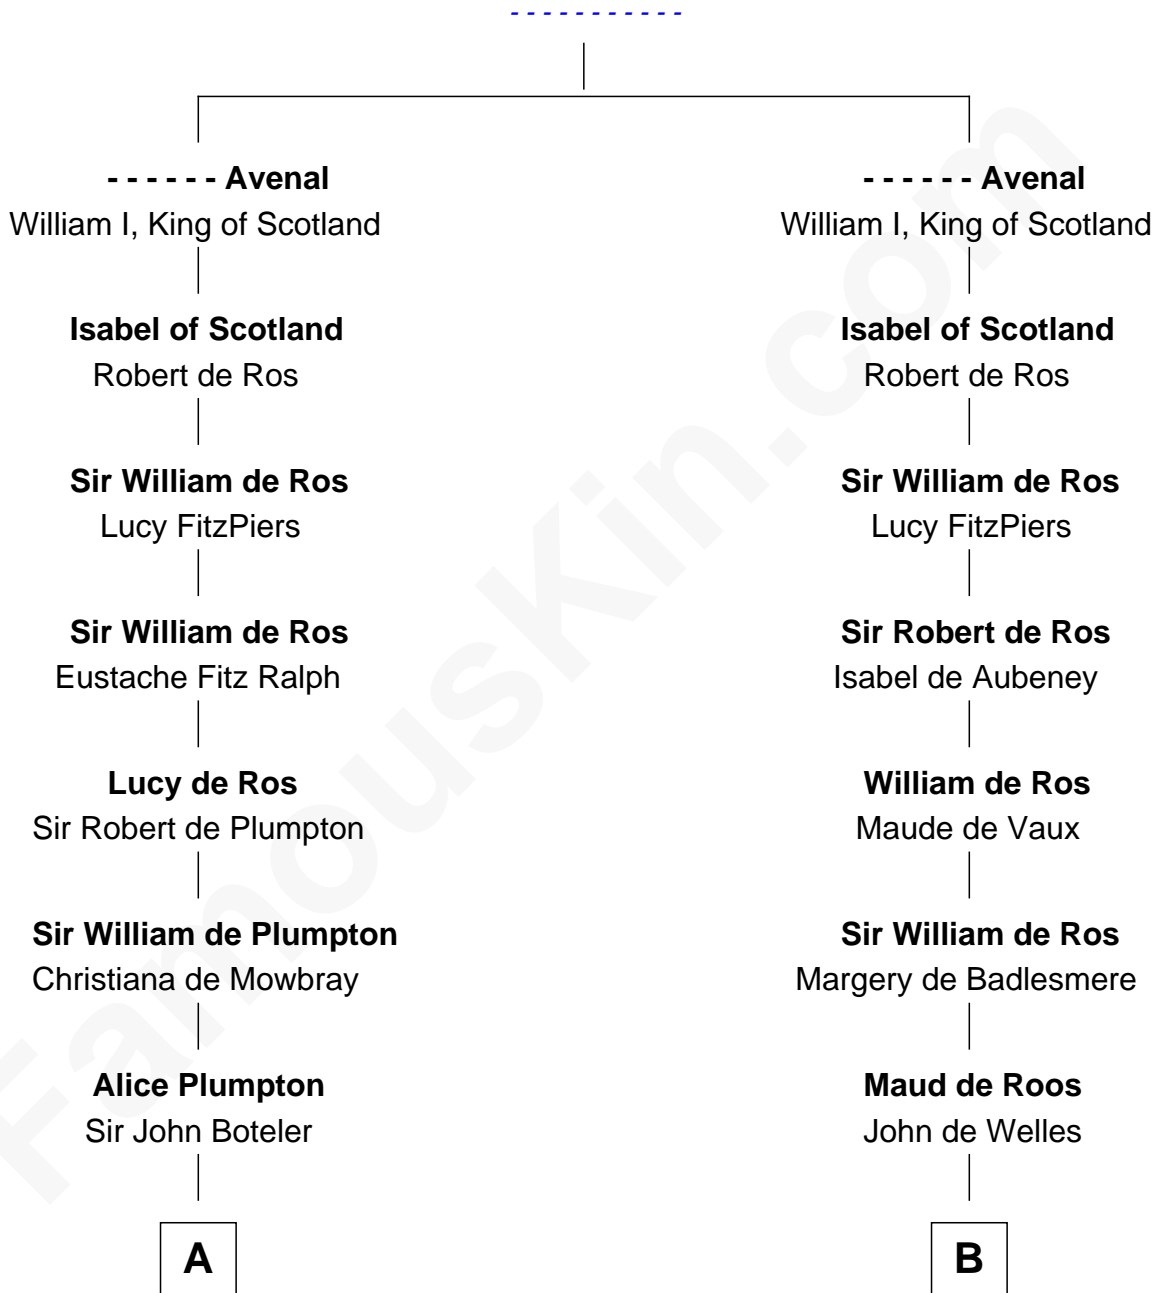

## Relationship Chart of

### Ralph Waldo Emerson

*American Poet*

20th cousin 1 time removed of

### William Floyd

*Signer of the Declaration of Independence*

Richard Avenal

**C**

**Edward Emerson**

Rebecca Waldo

**Rev. Joseph Emerson**

Mary Moody