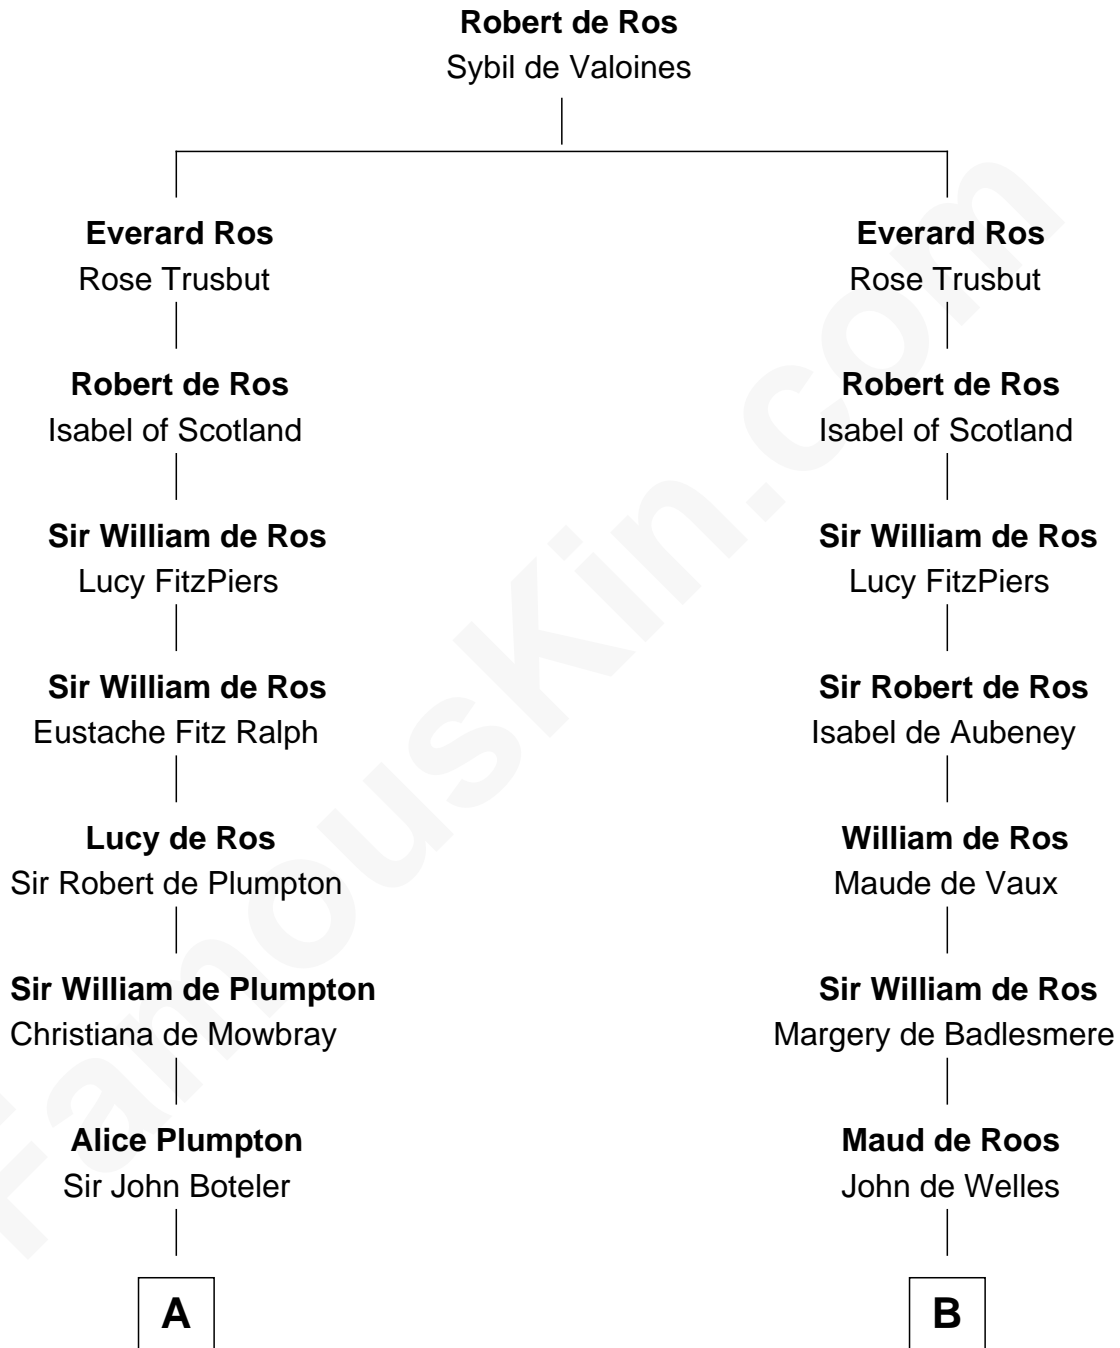

FamousKin.com

Relationship Chart of

Ralph Waldo Emerson

American Poet

20th cousin 1 time removed of

William Floyd

Signer of the Declaration of Independence

C