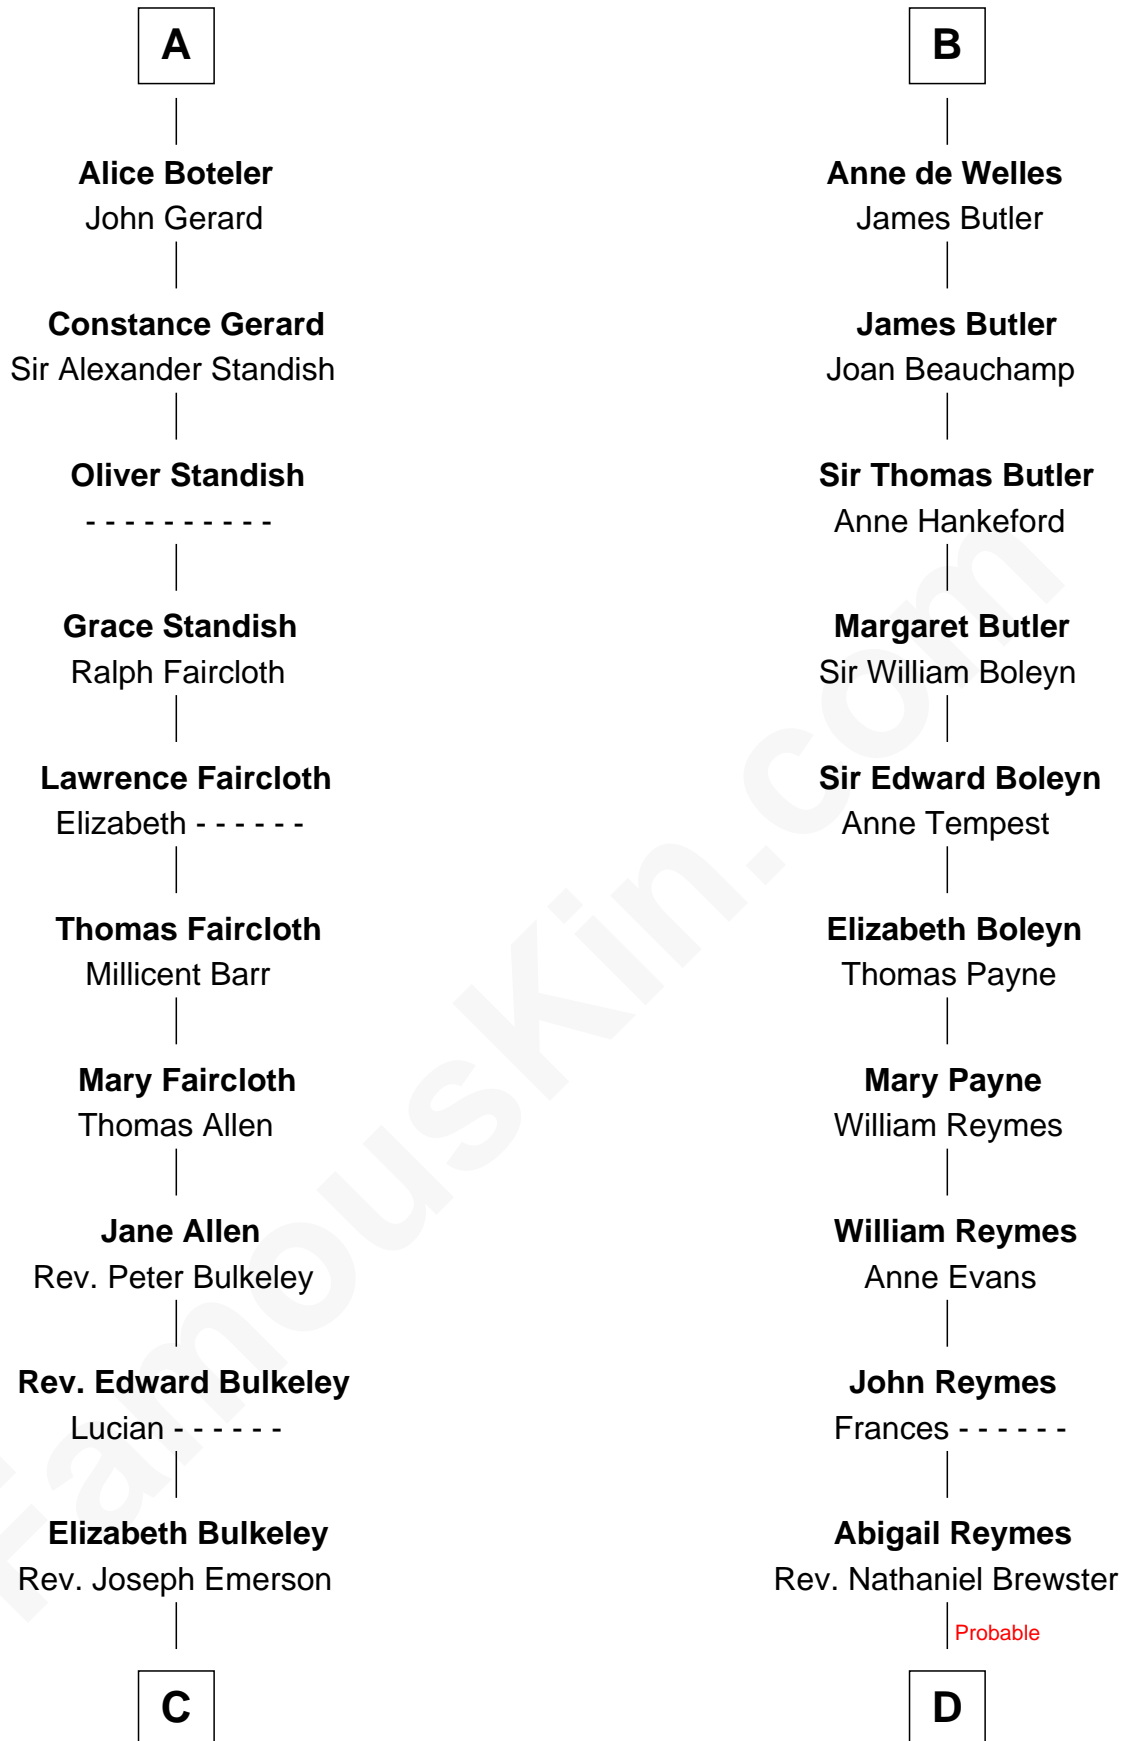

FamousKin.com

Relationship Chart of Ralph Waldo Emerson

American Poet

20th cousin 1 time removed of

William Floyd

Signer of the Declaration of Independence

William Trusbut

C