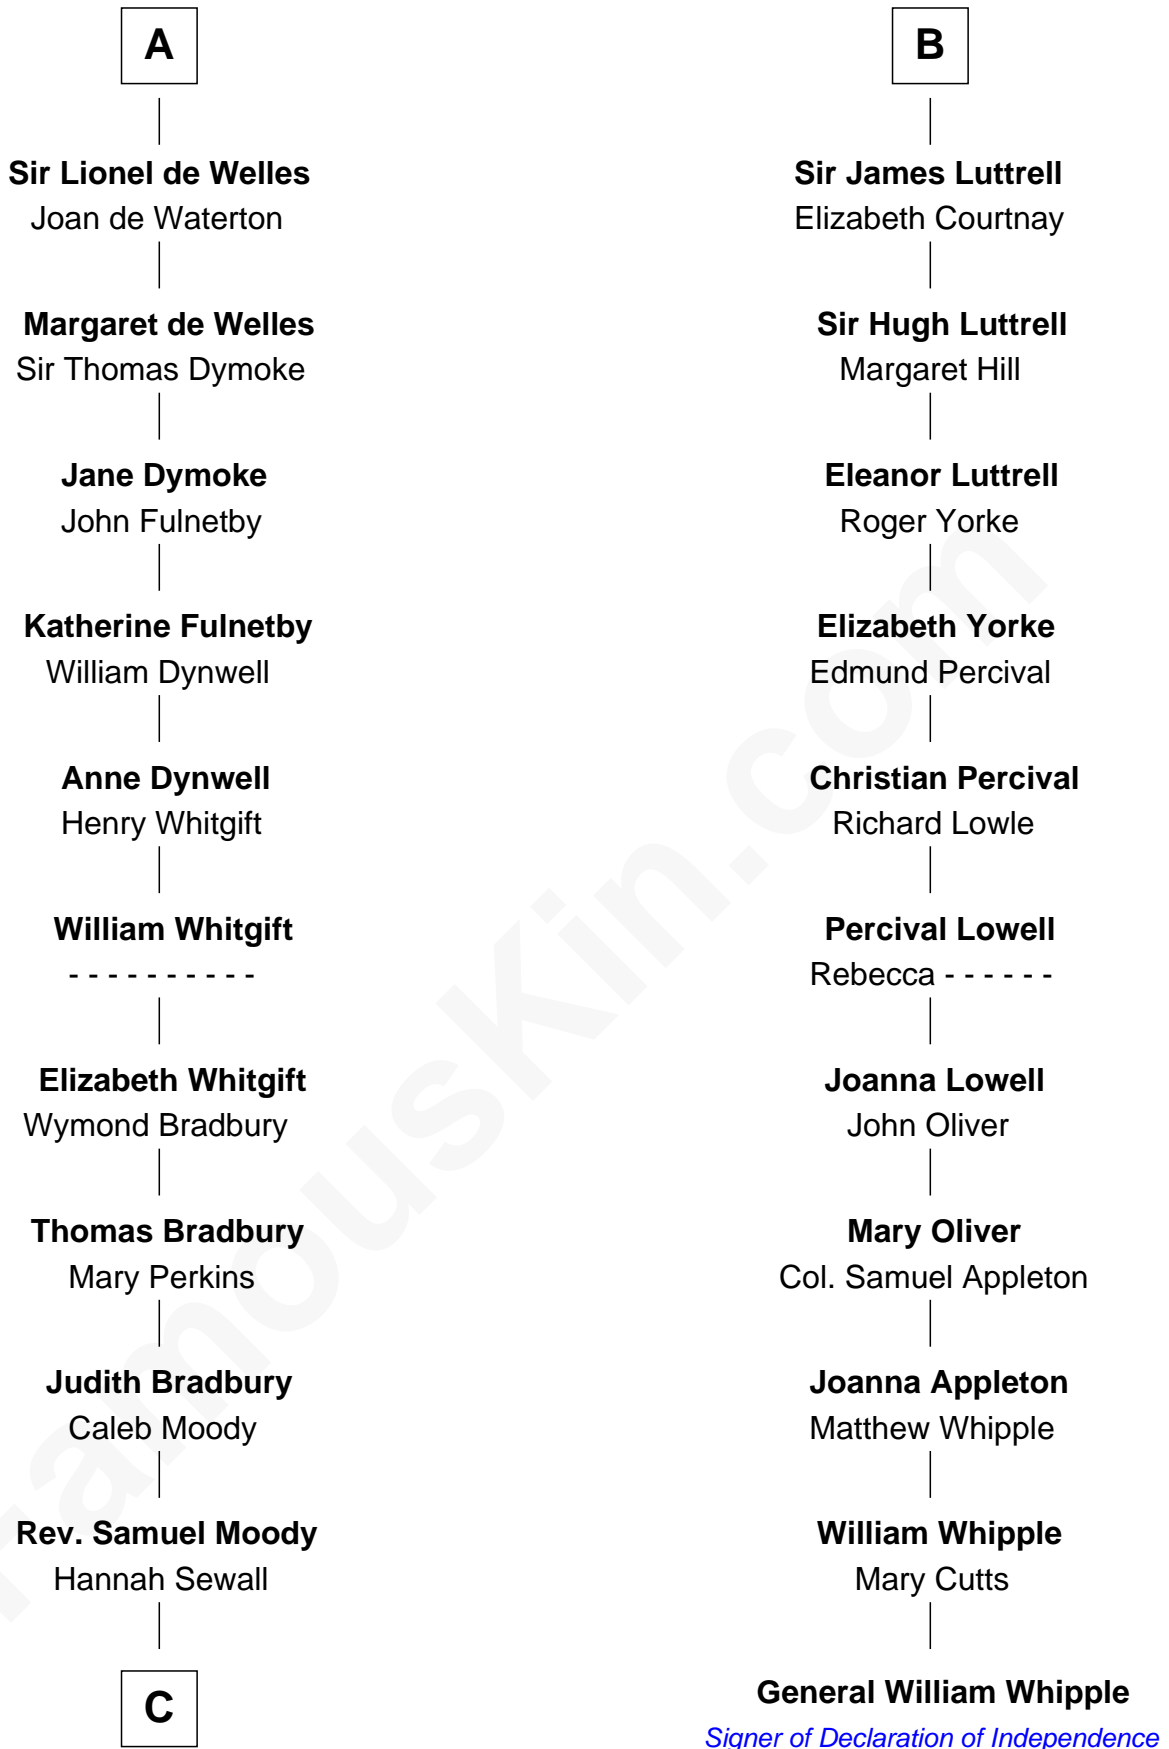

FamousKin.com
Relationship Chart of
Ralph Waldo Emerson
American Poet

17th cousin 3 times removed of
General William Whipple
Signer of the Declaration of Independence

C

—
Mary Moody

Rev. Joseph Emerson

—
Rev. William Emerson