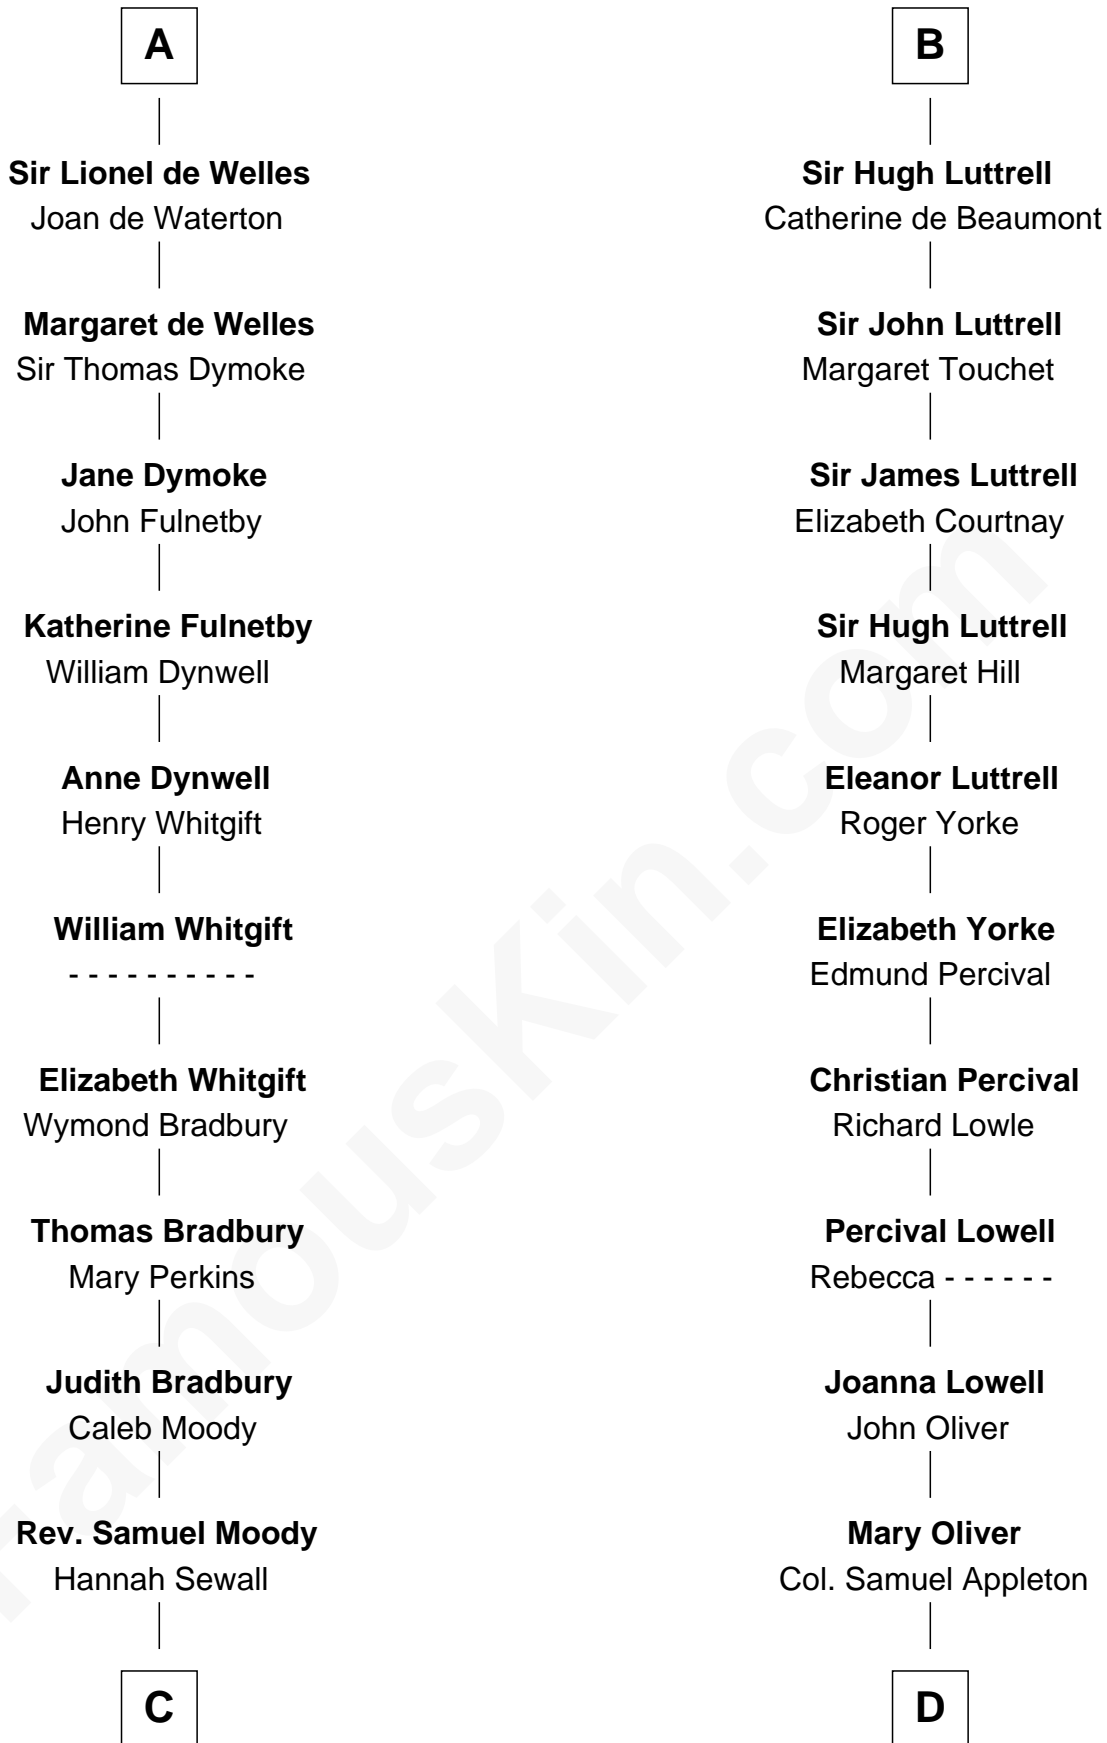

**FamousKin.com**  
**Relationship Chart of**  
**Ralph Waldo Emerson**  
*American Poet*

19th cousin 1 time removed of  
**General William Whipple**  
*Signer of the Declaration of Independence*

**C**

**Mary Moody**  
Rev. Joseph Emerson  
|  
**Rev. William Emerson**  
Phebe Bliss  
|  
**Rev. William Emerson**  
Ruth Haskins  
|  
**Ralph Waldo Emerson**  
*American Poet*

**D**

**Joanna Appleton**  
Matthew Whipple  
|  
**William Whipple**  
Mary Cutts  
|  
**General William Whipple**  
*Signer of Declaration of Independence*