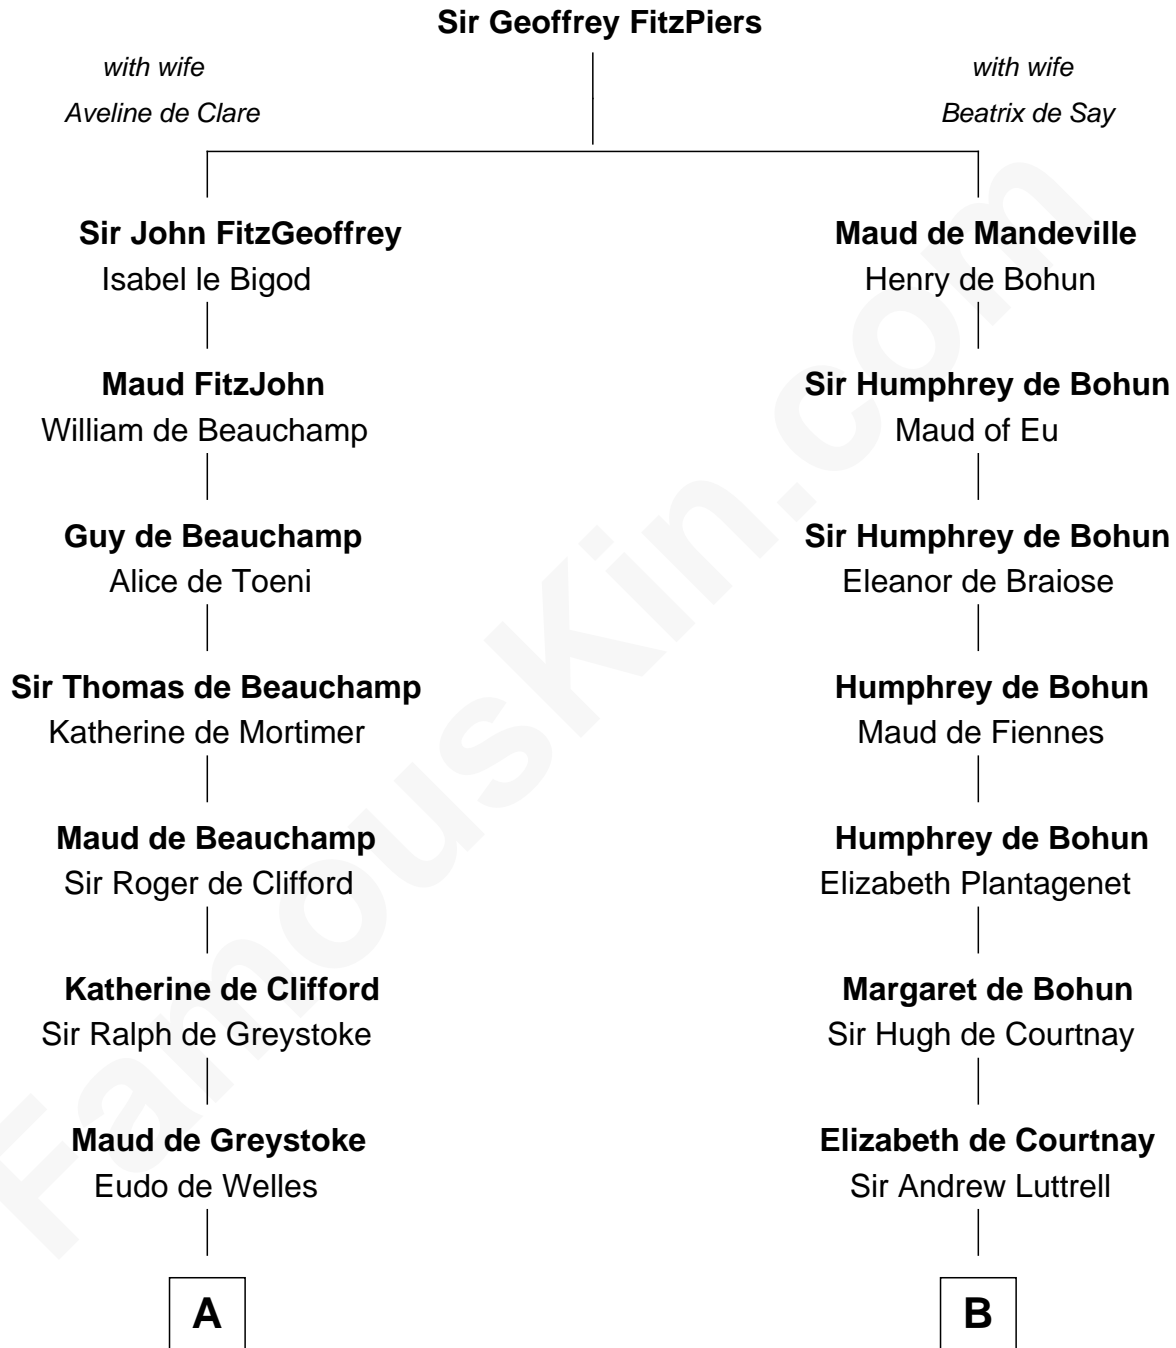

**FamousKin.com**  
**Relationship Chart of**  
**Ralph Waldo Emerson**  
*American Poet*

19th cousin 1 time removed of  
**General William Whipple**  
*Signer of the Declaration of Independence*

**C**

**Mary Moody**  
Rev. Joseph Emerson  
|  
**Rev. William Emerson**  
Phebe Bliss  
|  
**Rev. William Emerson**  
Ruth Haskins  
|  
**Ralph Waldo Emerson**  
*American Poet*

**D**

**Joanna Appleton**  
Matthew Whipple  
|  
**William Whipple**  
Mary Cutts  
|  
**General William Whipple**  
*Signer of Declaration of Independence*