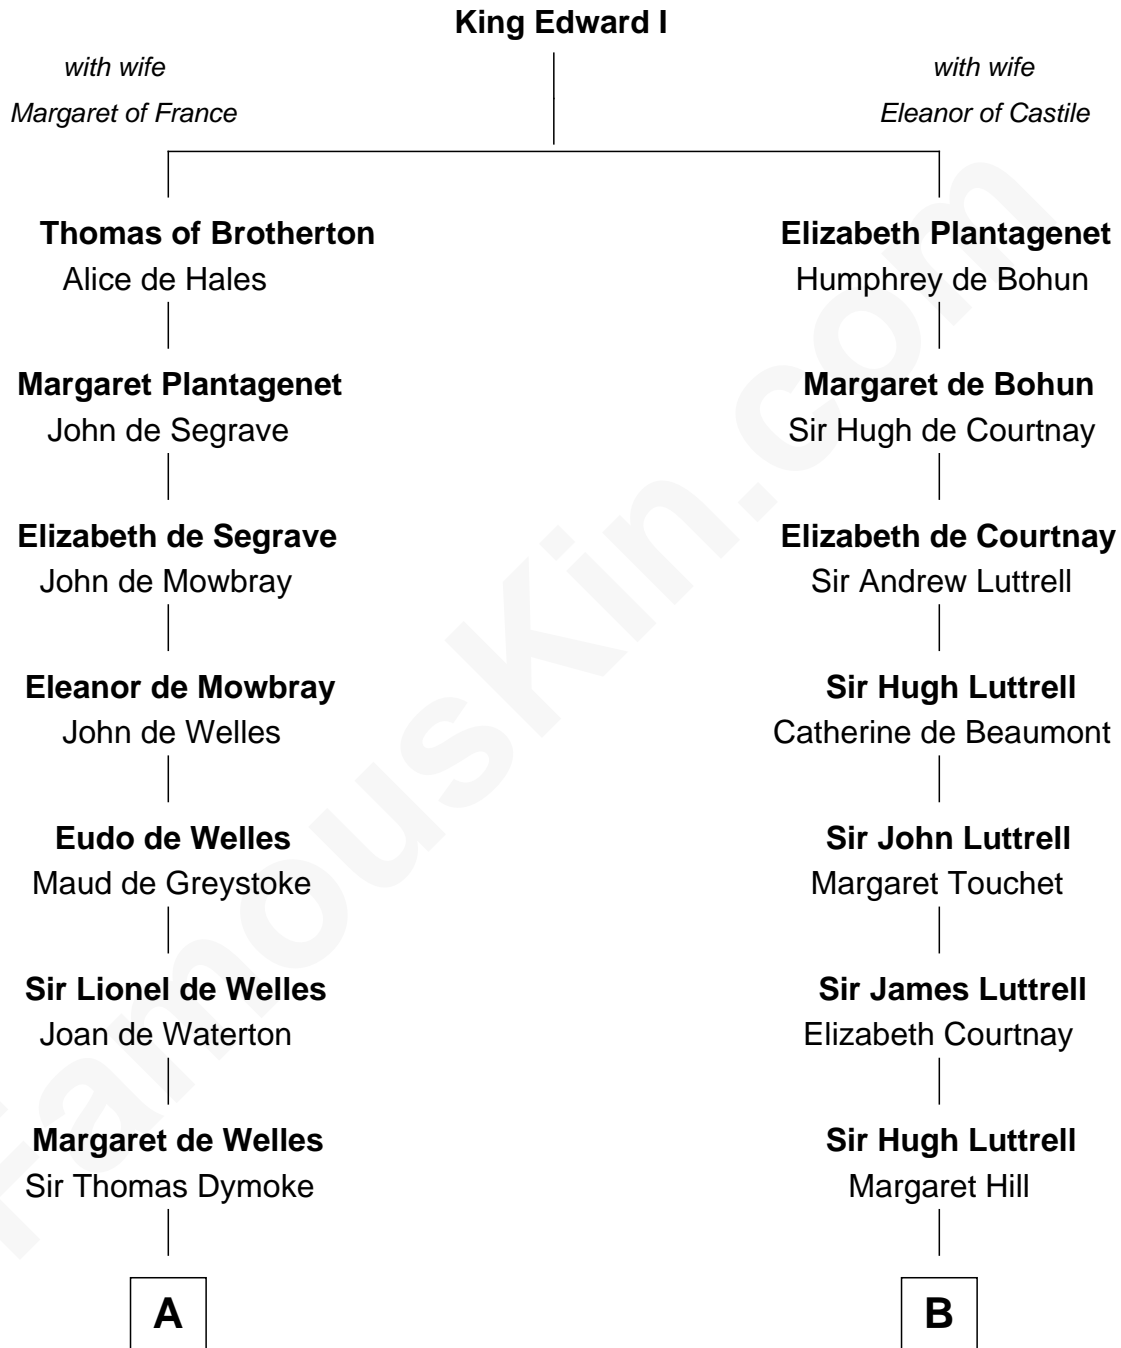

FamousKin.com
Relationship Chart of
Ralph Waldo Emerson
American Poet

15th cousin 3 times removed of
General William Whipple
Signer of the Declaration of Independence

C

Rev. William Emerson

Ruth Haskins

Ralph Waldo Emerson

American Poet

FamousKin.com