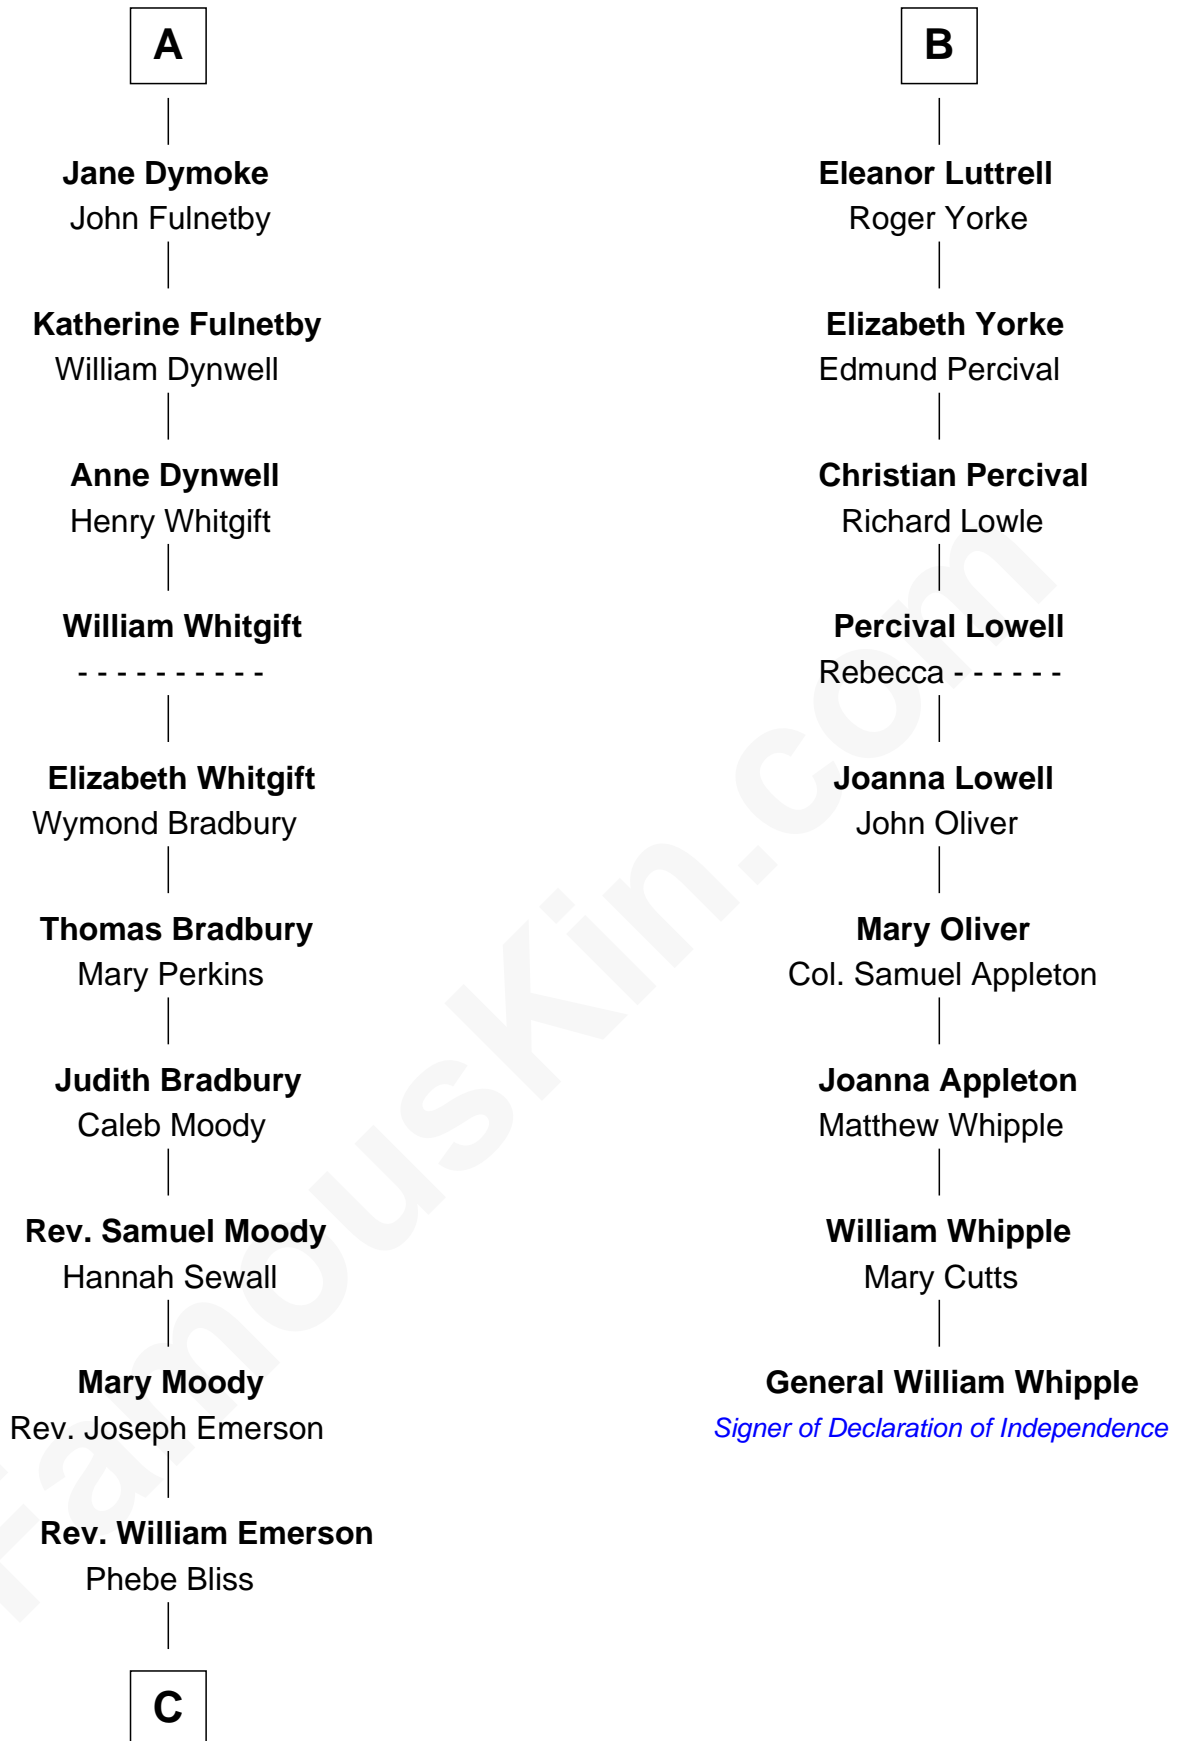

FamousKin.com
Relationship Chart of
Ralph Waldo Emerson
American Poet

15th cousin 3 times removed of
General William Whipple
Signer of the Declaration of Independence

C

Rev. William Emerson

Ruth Haskins

Ralph Waldo Emerson

American Poet

FamousKin.com