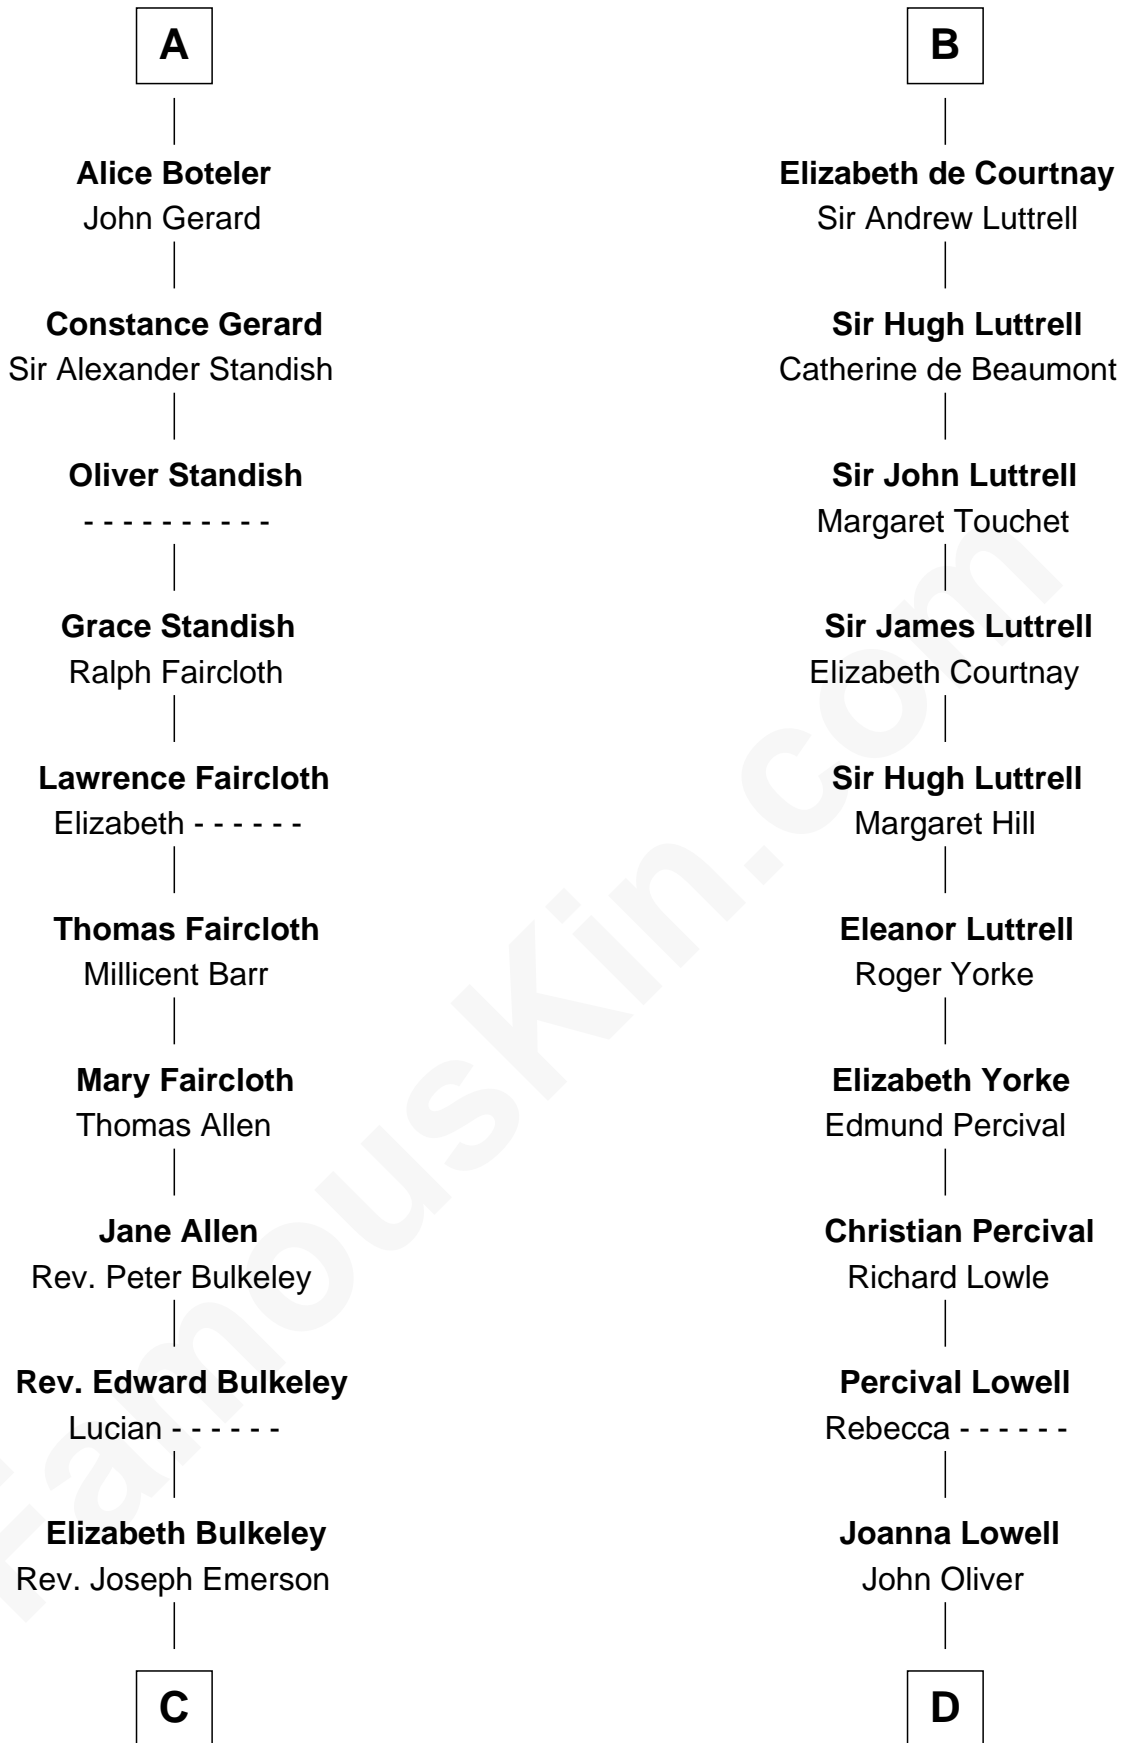

FamousKin.com

Relationship Chart of Ralph Waldo Emerson

American Poet

20th cousin 1 time removed of

General William Whipple

Signer of the Declaration of Independence

C

Edward Emerson