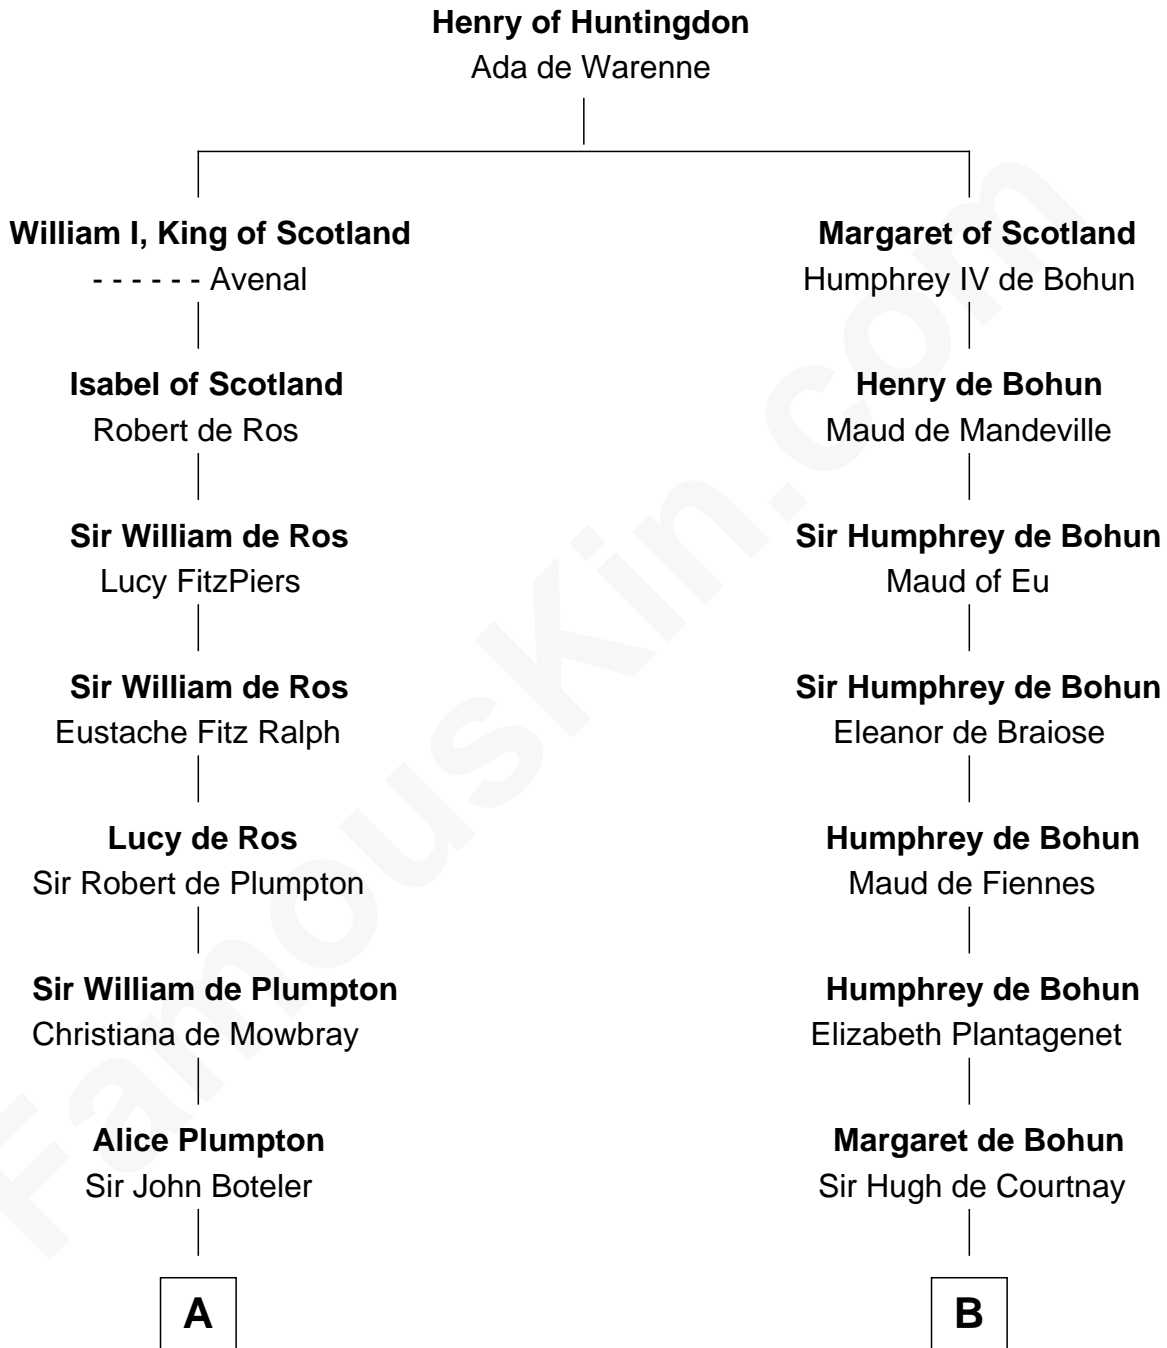

FamousKin.com

Relationship Chart of Ralph Waldo Emerson

American Poet

20th cousin 1 time removed of

General William Whipple

Signer of the Declaration of Independence

C

Edward Emerson