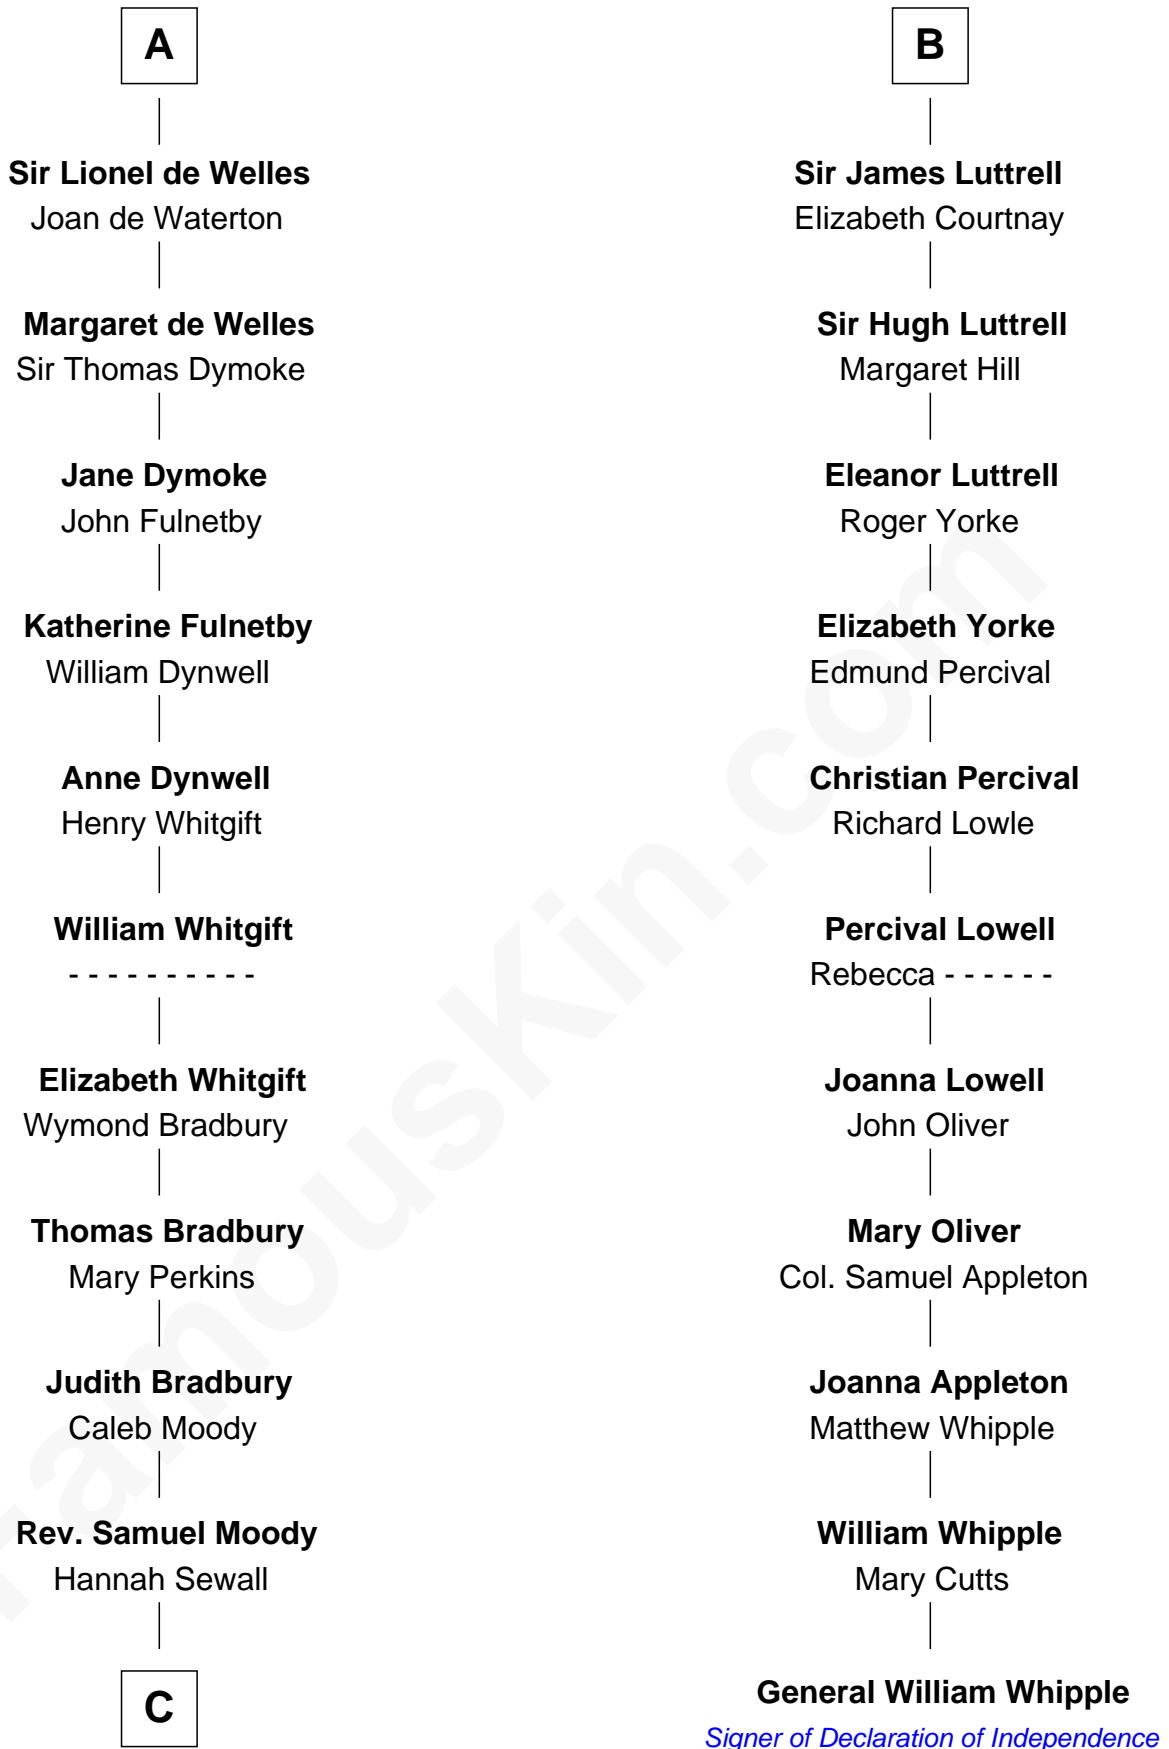

FamousKin.com

Relationship Chart of

Ralph Waldo Emerson

American Poet

17th cousin 3 times removed of

General William Whipple

Signer of the Declaration of Independence

William de Braiose

Eva Marshal

C

FamousKin.com