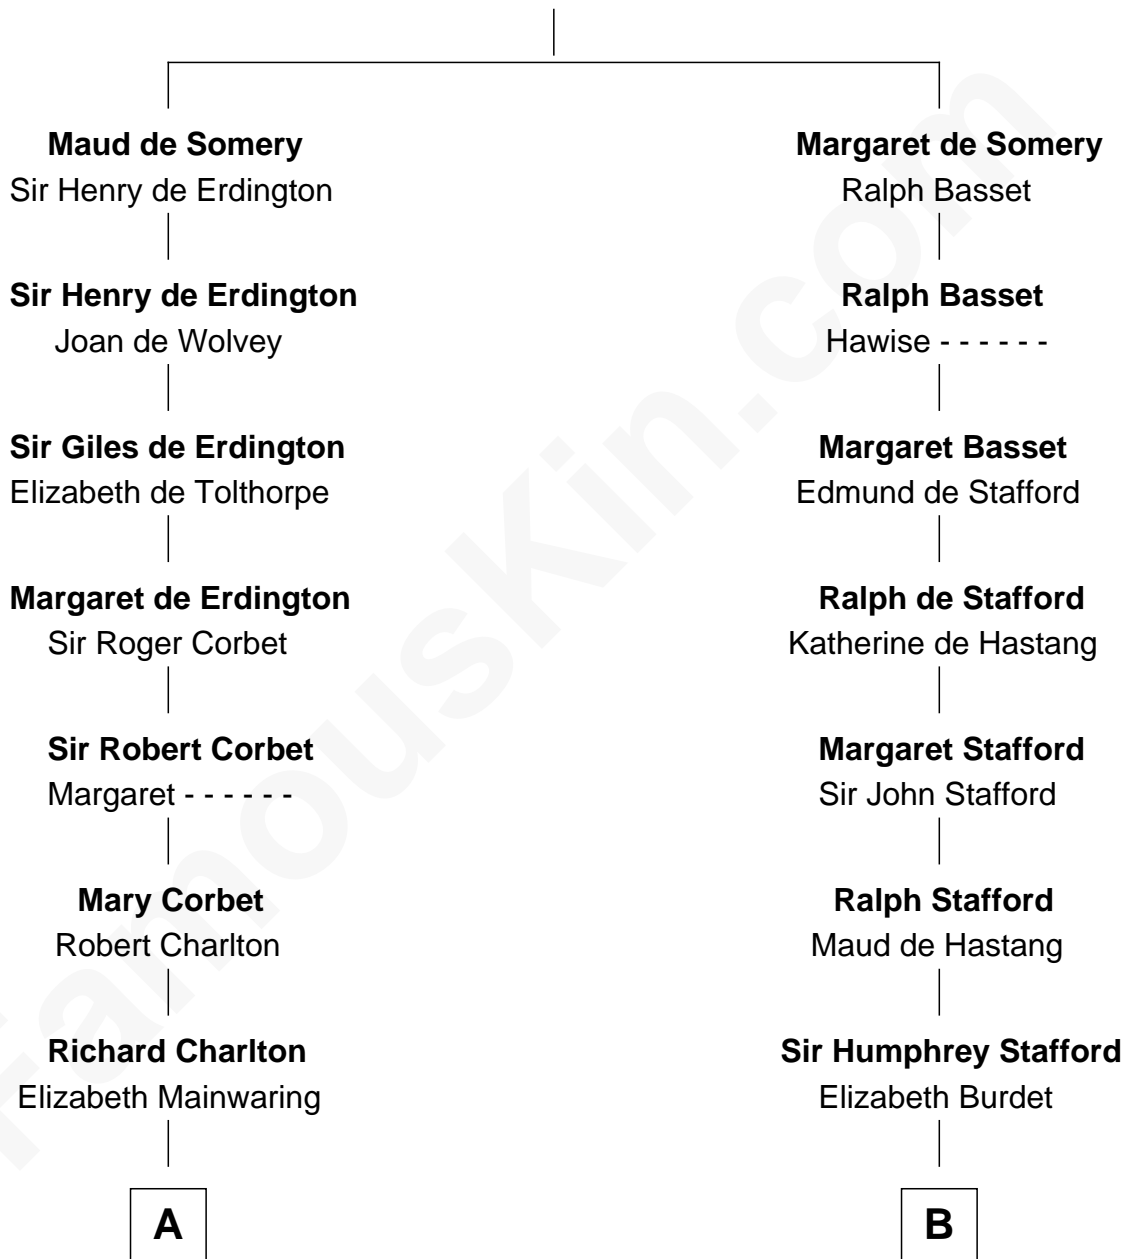

FamousKin.com
Relationship Chart of
Ralph Waldo Emerson
American Poet

17th cousin 1 time removed of

Robert Townsend

Member of the Culper Spy Ring during the American Revolution

Sir Roger de Somery
 Nichole d'Aubenev

C

—
Samuel Townsend

Sarah Stoddard

—
Robert Townsend

Spy known as "Culper Jr."

FamousKin.com