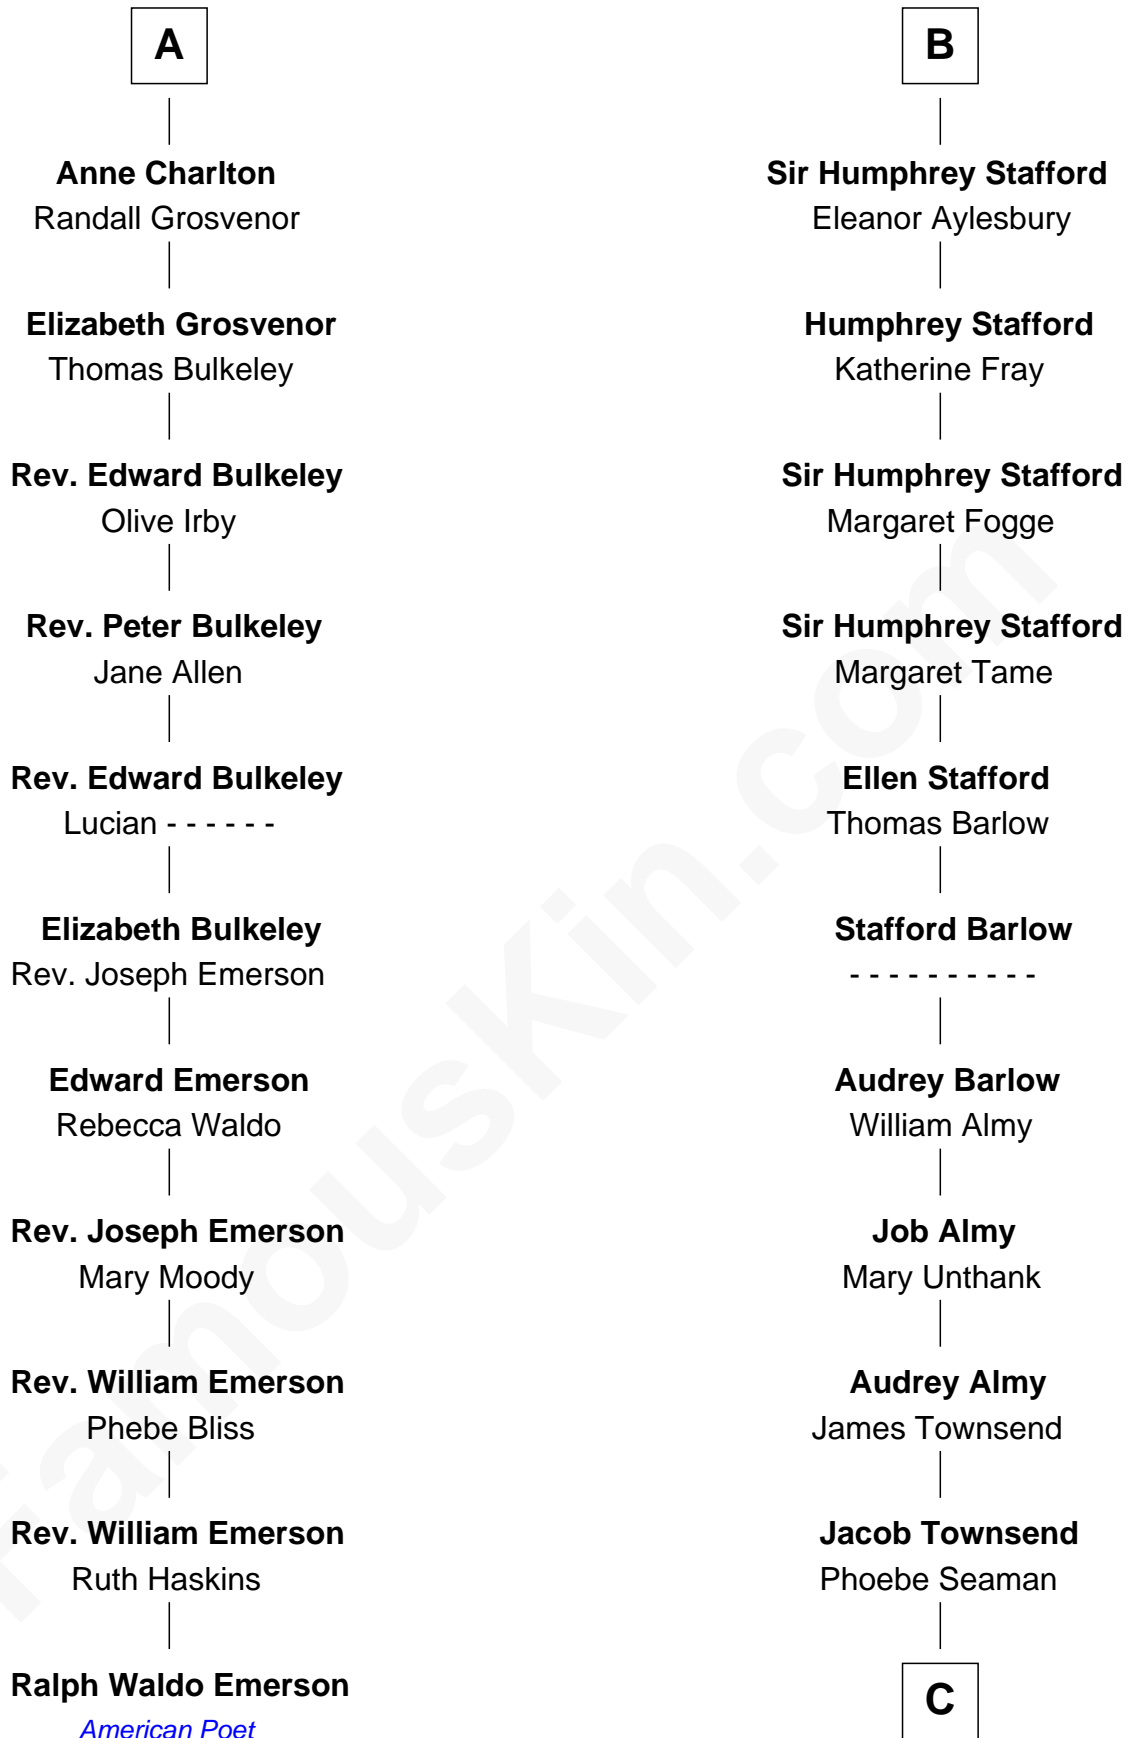

FamousKin.com
Relationship Chart of
Ralph Waldo Emerson
American Poet

17th cousin 1 time removed of

Robert Townsend

Member of the Culper Spy Ring during the American Revolution

Sir Roger de Somery
 Nichole d'Aubenev

C

—
Samuel Townsend

Sarah Stoddard

—
Robert Townsend

Spy known as "Culper Jr."

FamousKin.com