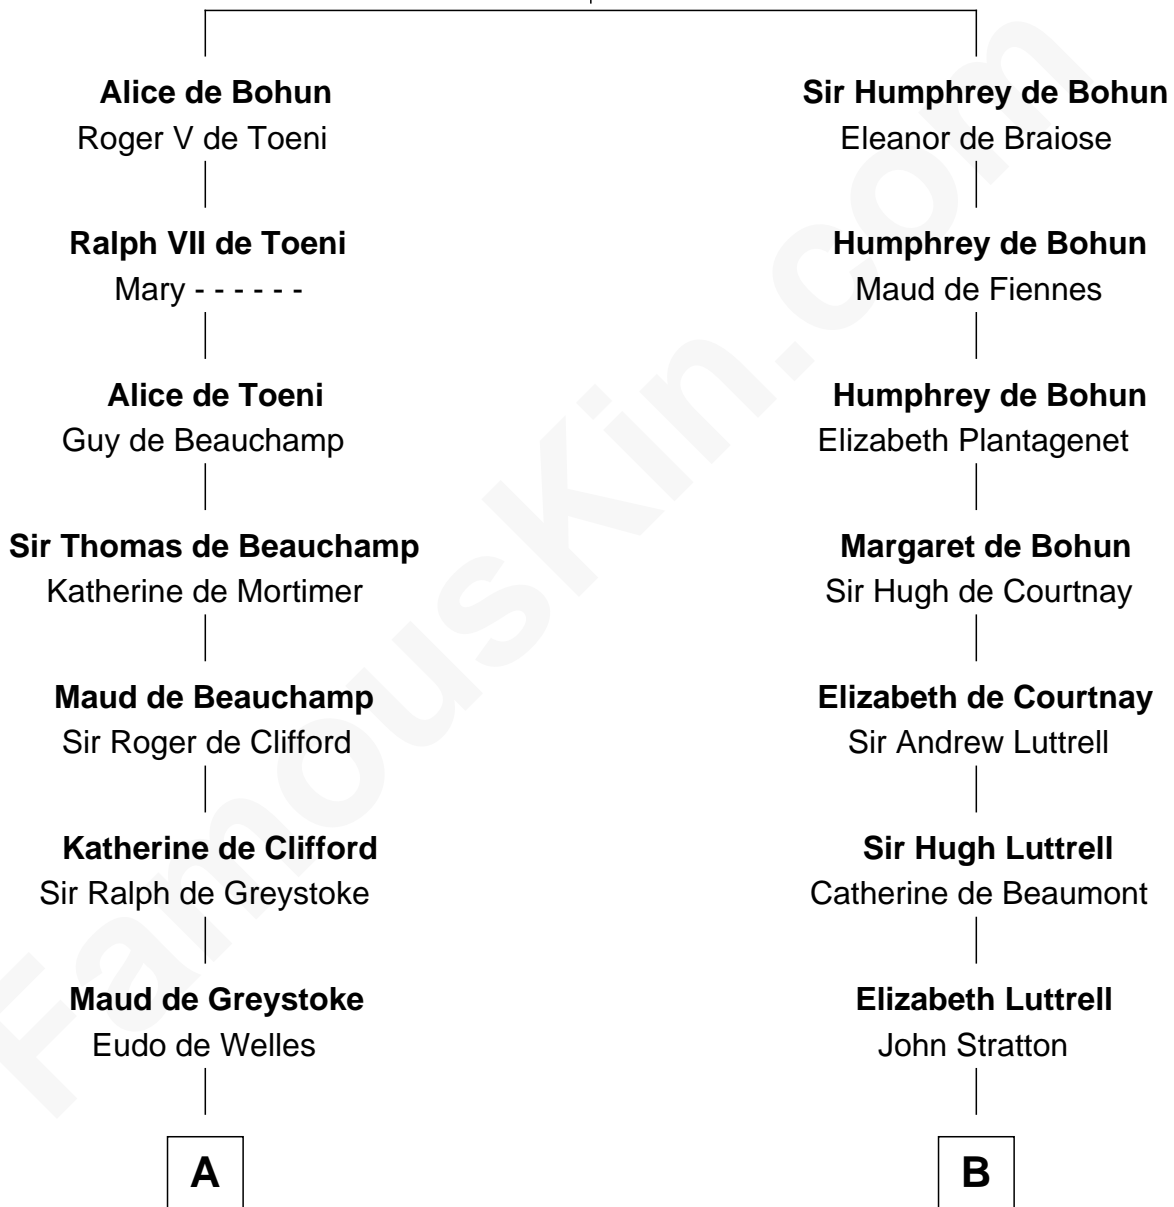

FamousKin.com
Relationship Chart of
Ralph Waldo Emerson
American Poet

16th cousin 4 times removed of

Caleb Brewster

Member of the Culper Spy Ring during the American Revolution

Sir Humphrey de Bohun

Maud of Eu