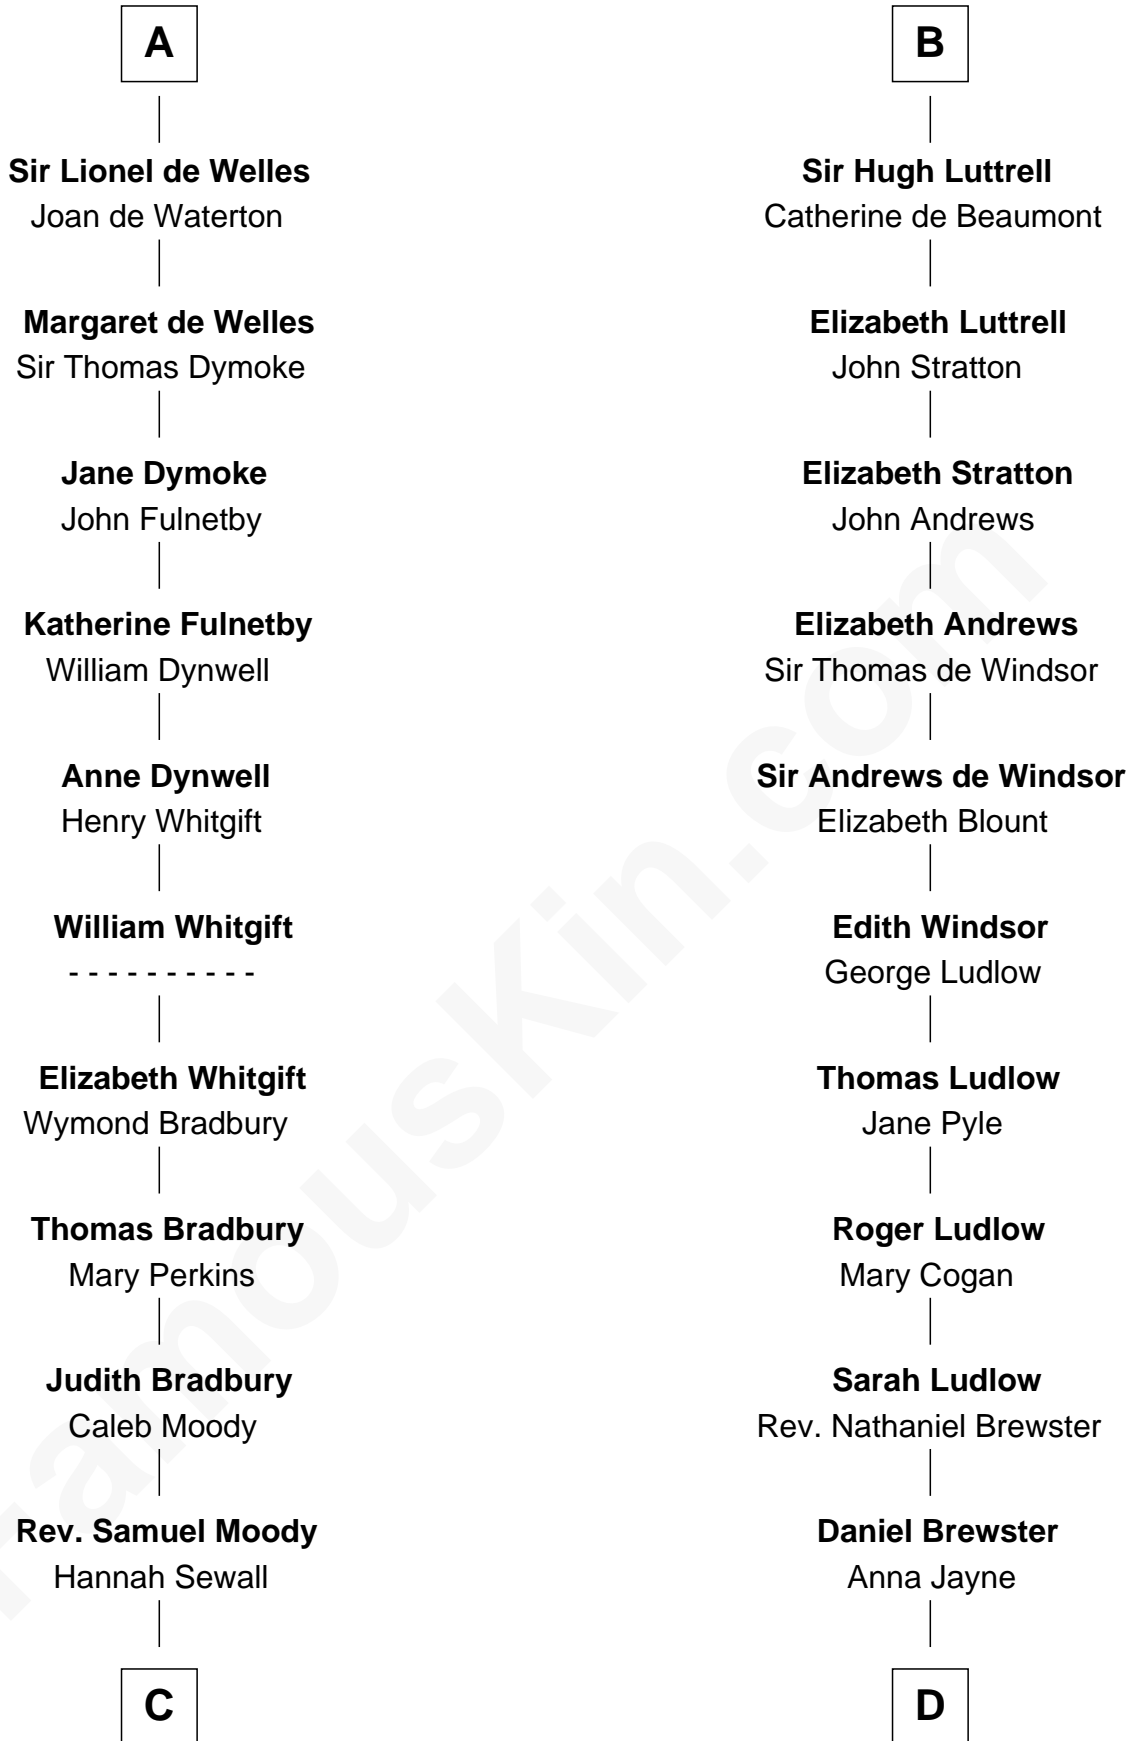

FamousKin.com
Relationship Chart of
Ralph Waldo Emerson
American Poet

18th cousin 2 times removed of

Caleb Brewster

Member of the Culper Spy Ring during the American Revolution

FamousKin.com