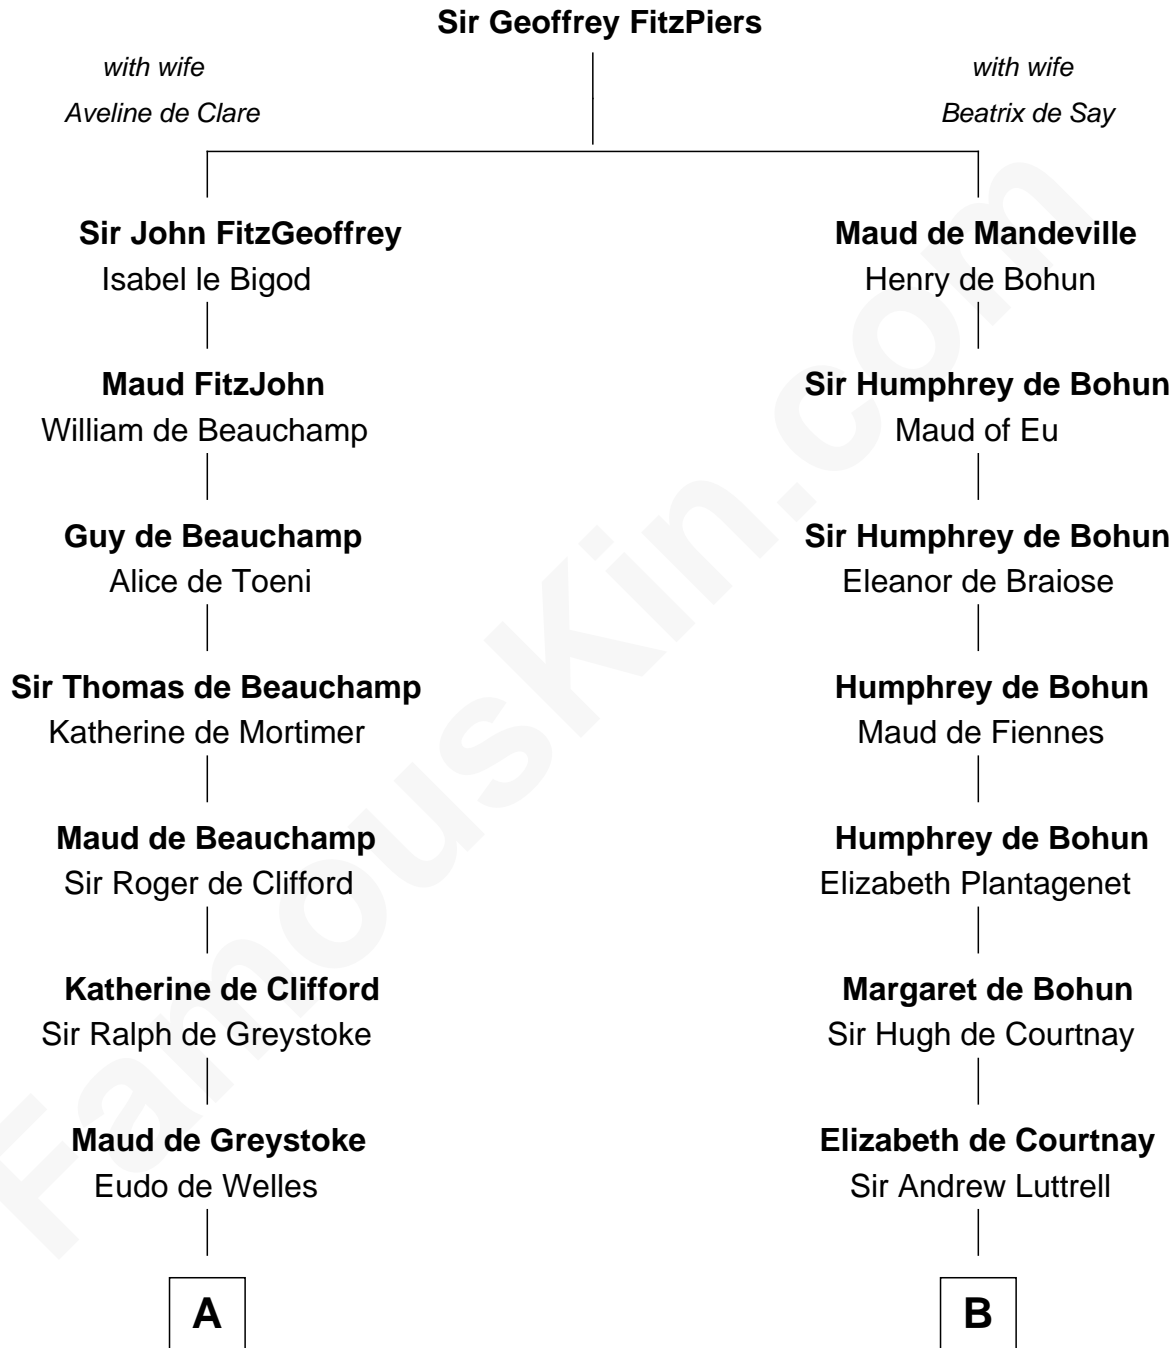

FamousKin.com
Relationship Chart of
Ralph Waldo Emerson
American Poet

18th cousin 2 times removed of

Caleb Brewster

Member of the Culper Spy Ring during the American Revolution

FamousKin.com