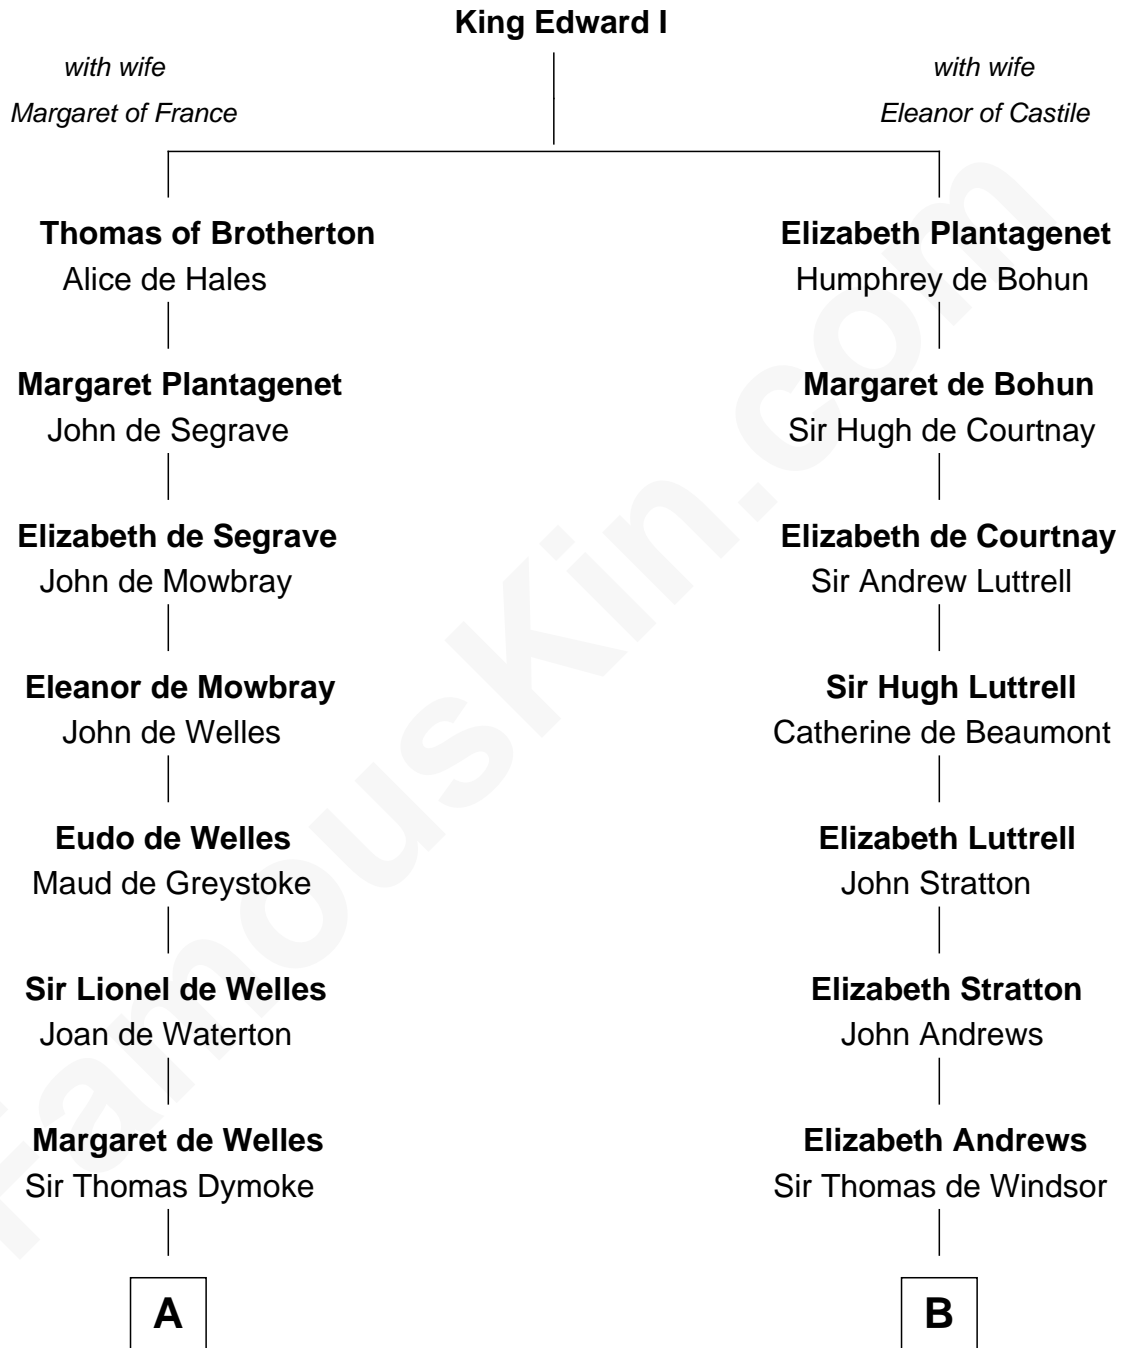

FamousKin.com
Relationship Chart of
Ralph Waldo Emerson
American Poet

14th cousin 4 times removed of

Caleb Brewster

Member of the Culper Spy Ring during the American Revolution

C

Rev. William Emerson

Ruth Haskins