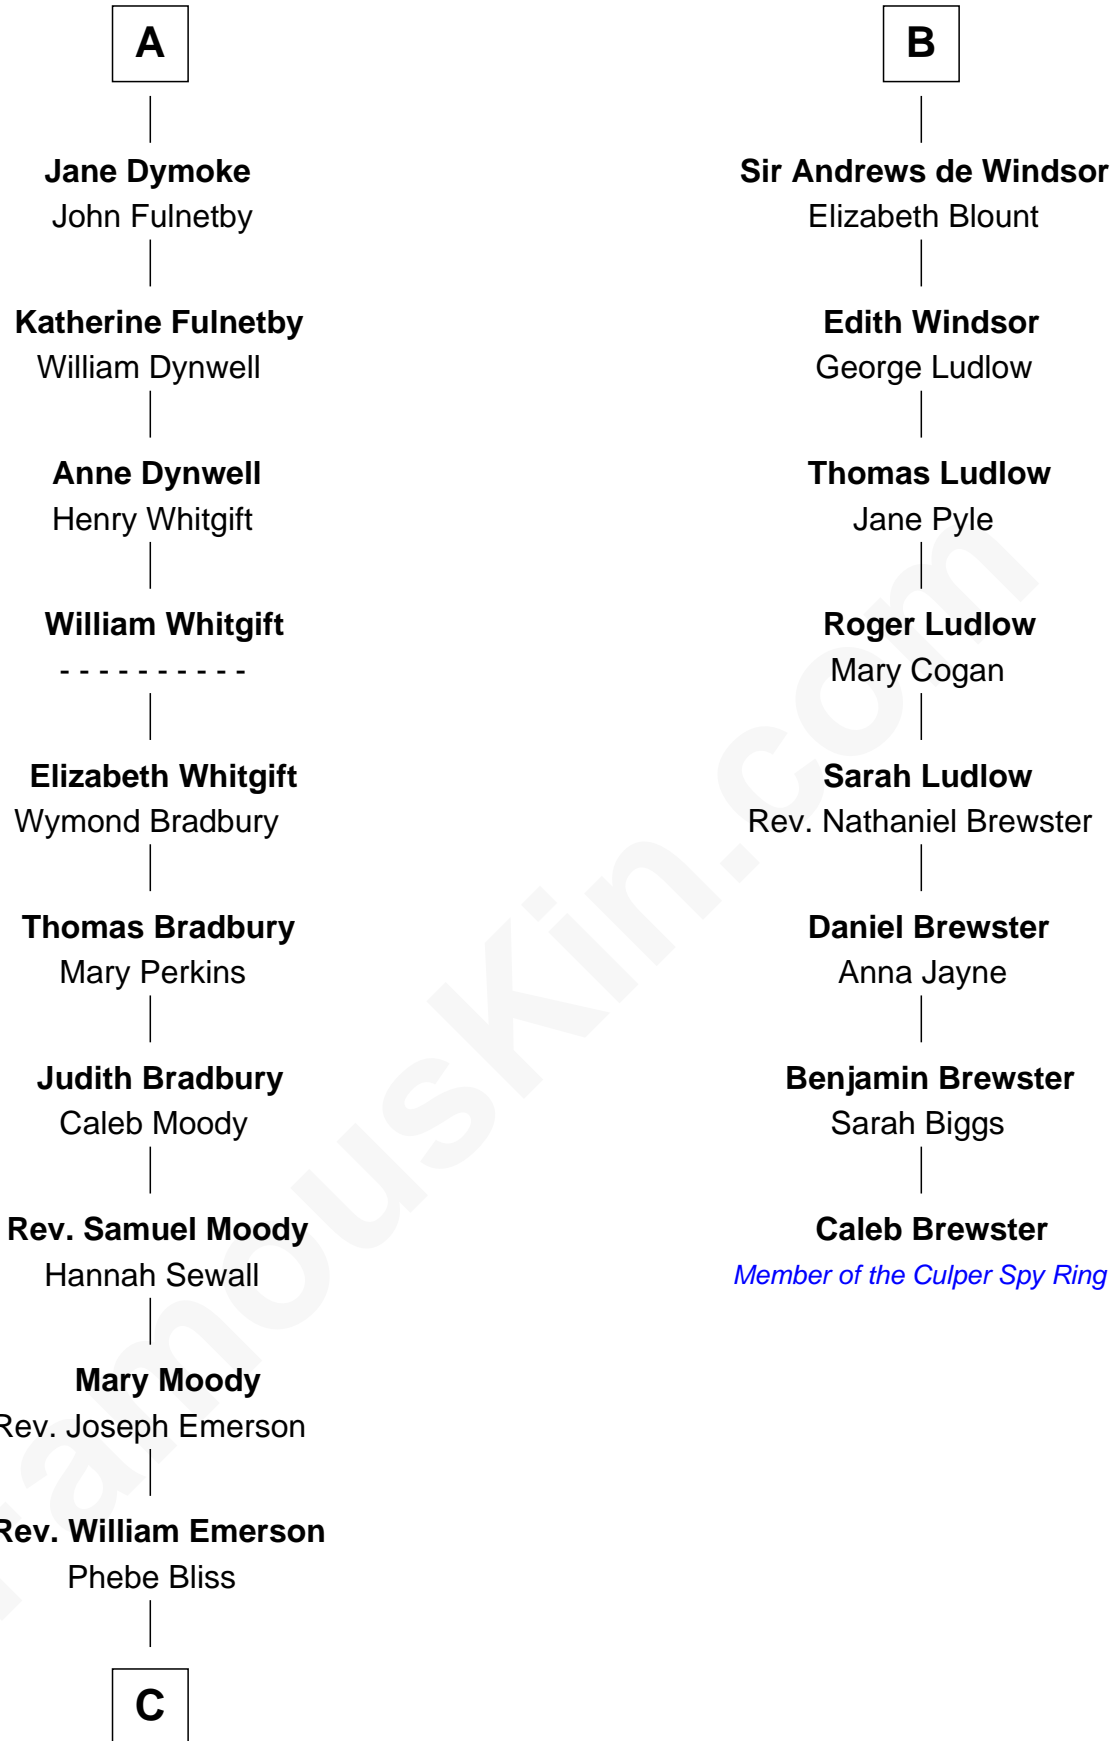

FamousKin.com
Relationship Chart of
Ralph Waldo Emerson
American Poet

14th cousin 4 times removed of

Caleb Brewster

Member of the Culper Spy Ring during the American Revolution

C

Rev. William Emerson

Ruth Haskins

Ralph Waldo Emerson

American Poet

FamousKin.com