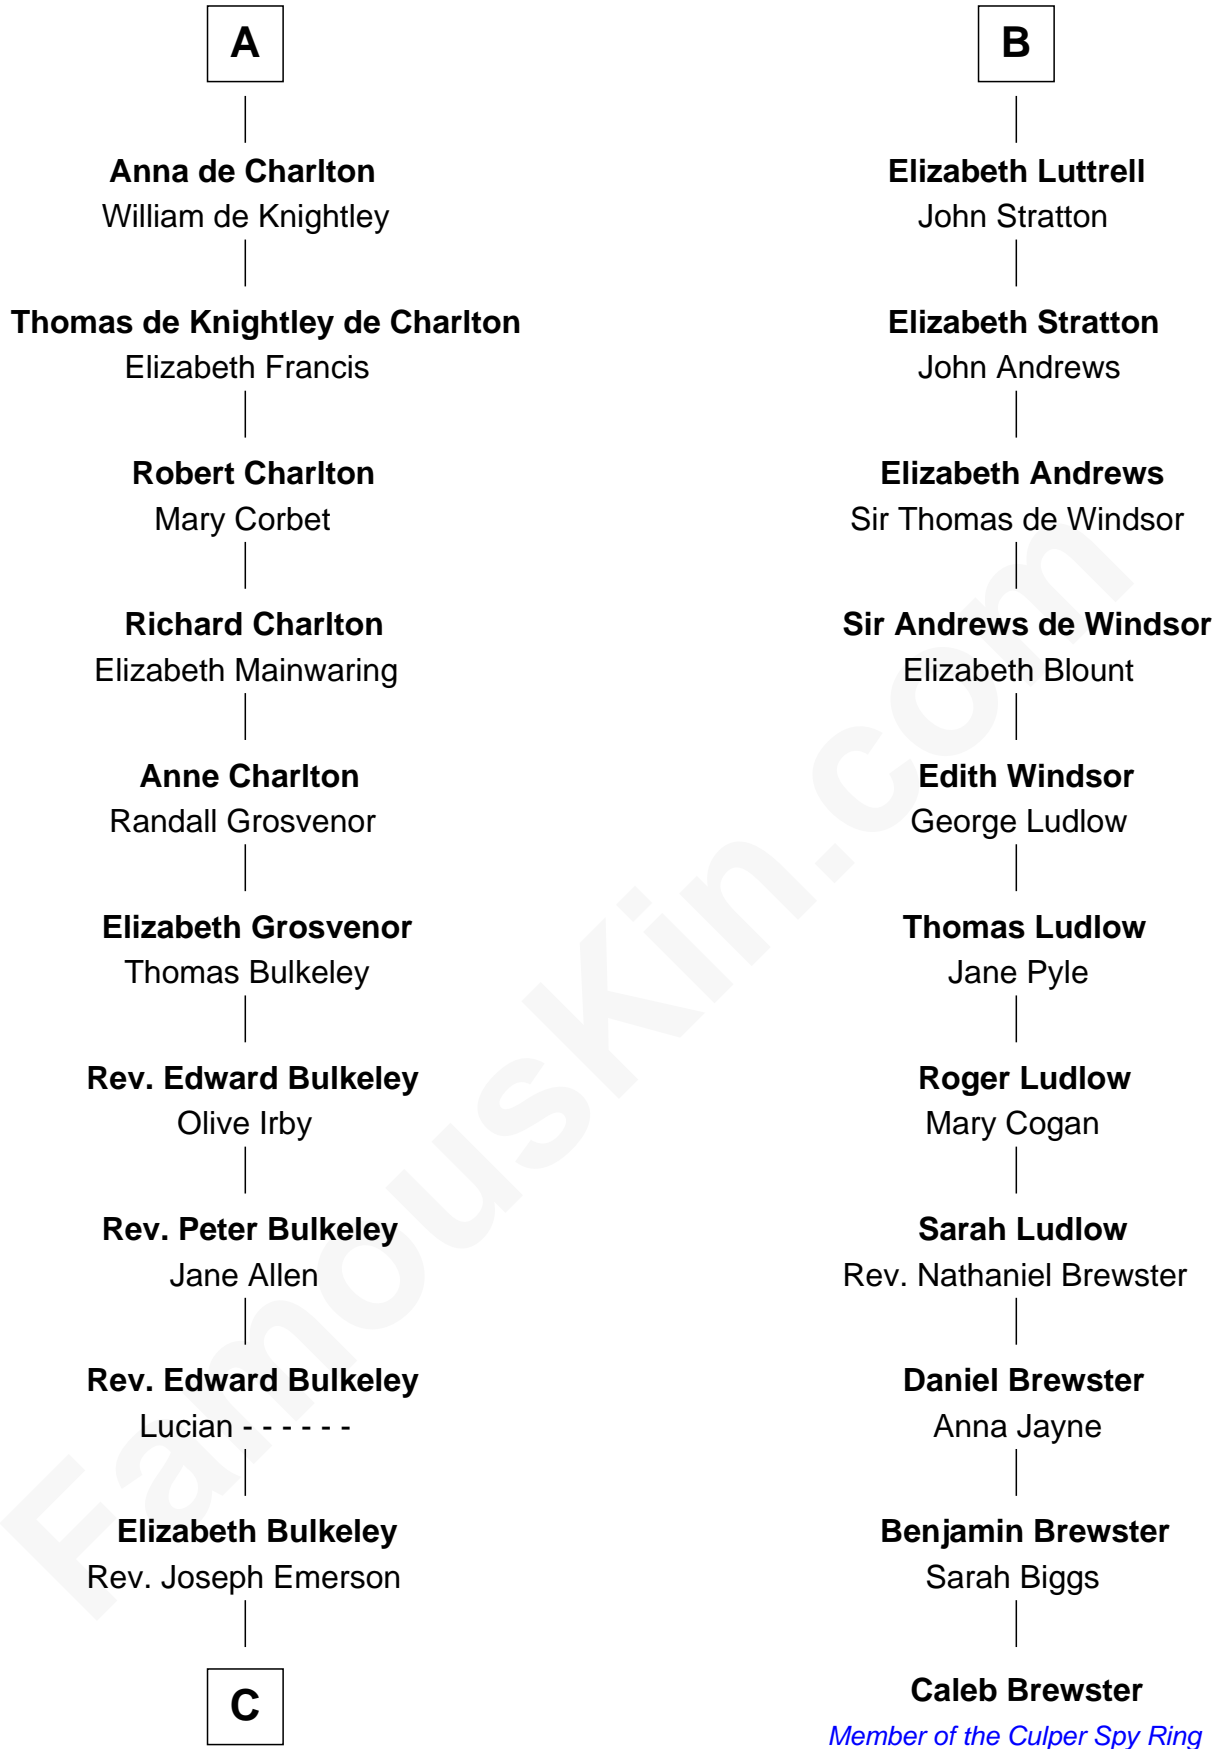

FamousKin.com
Relationship Chart of
Ralph Waldo Emerson
American Poet

17th cousin 4 times removed of

Caleb Brewster

Member of the Culper Spy Ring during the American Revolution

FamousKin.com