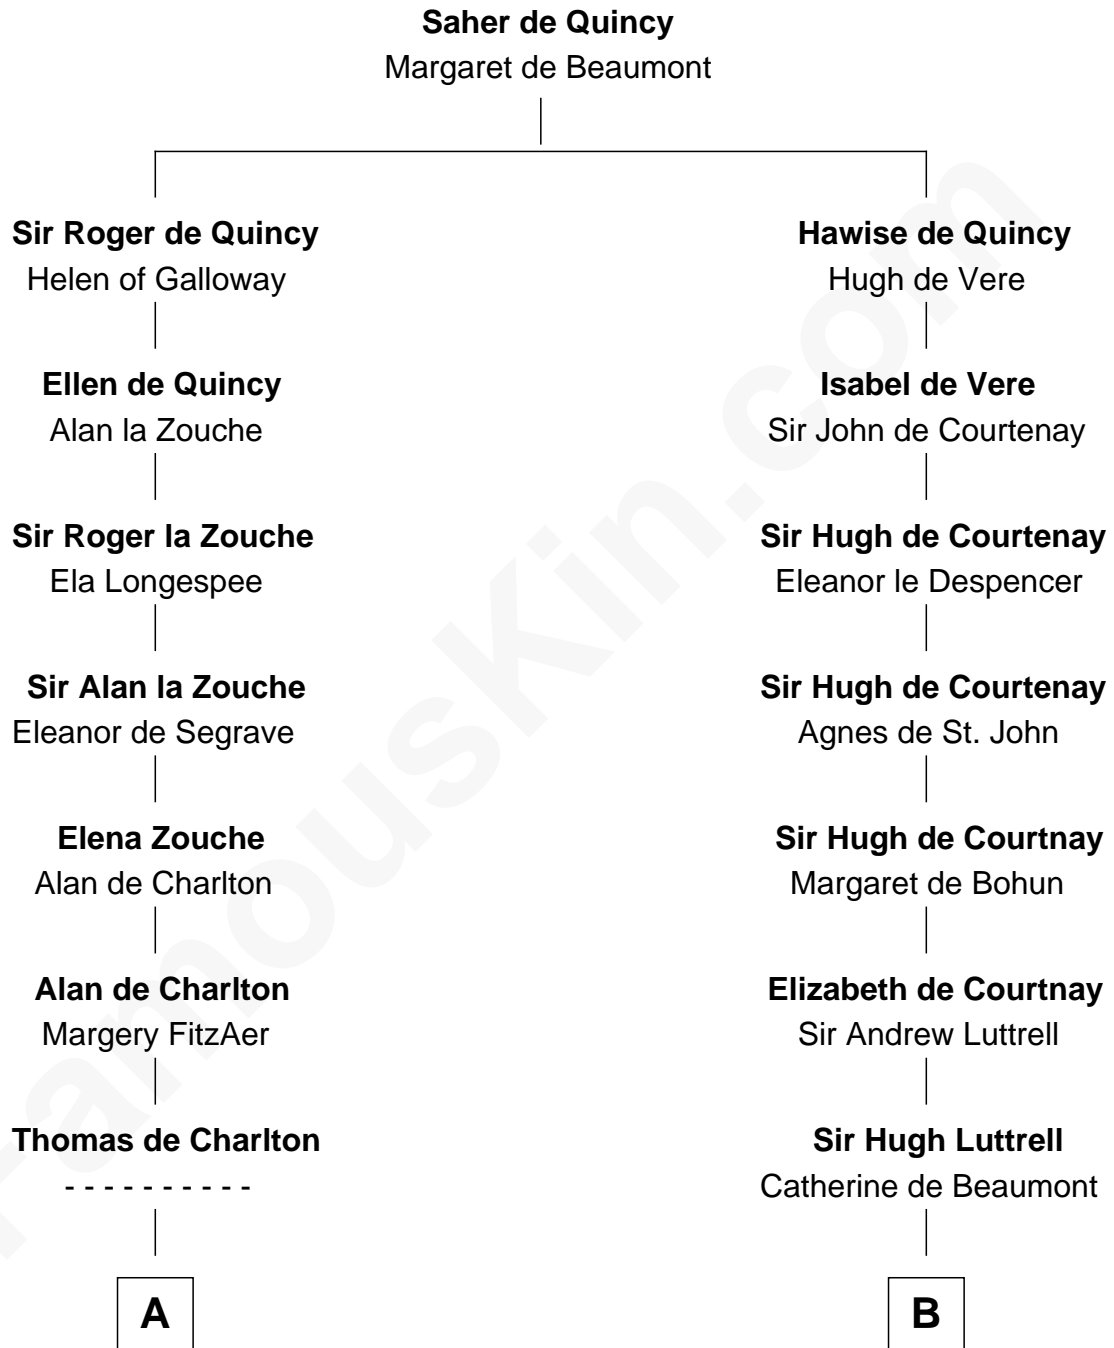

FamousKin.com
Relationship Chart of
Ralph Waldo Emerson
American Poet

17th cousin 4 times removed of

Caleb Brewster

Member of the Culper Spy Ring during the American Revolution

FamousKin.com