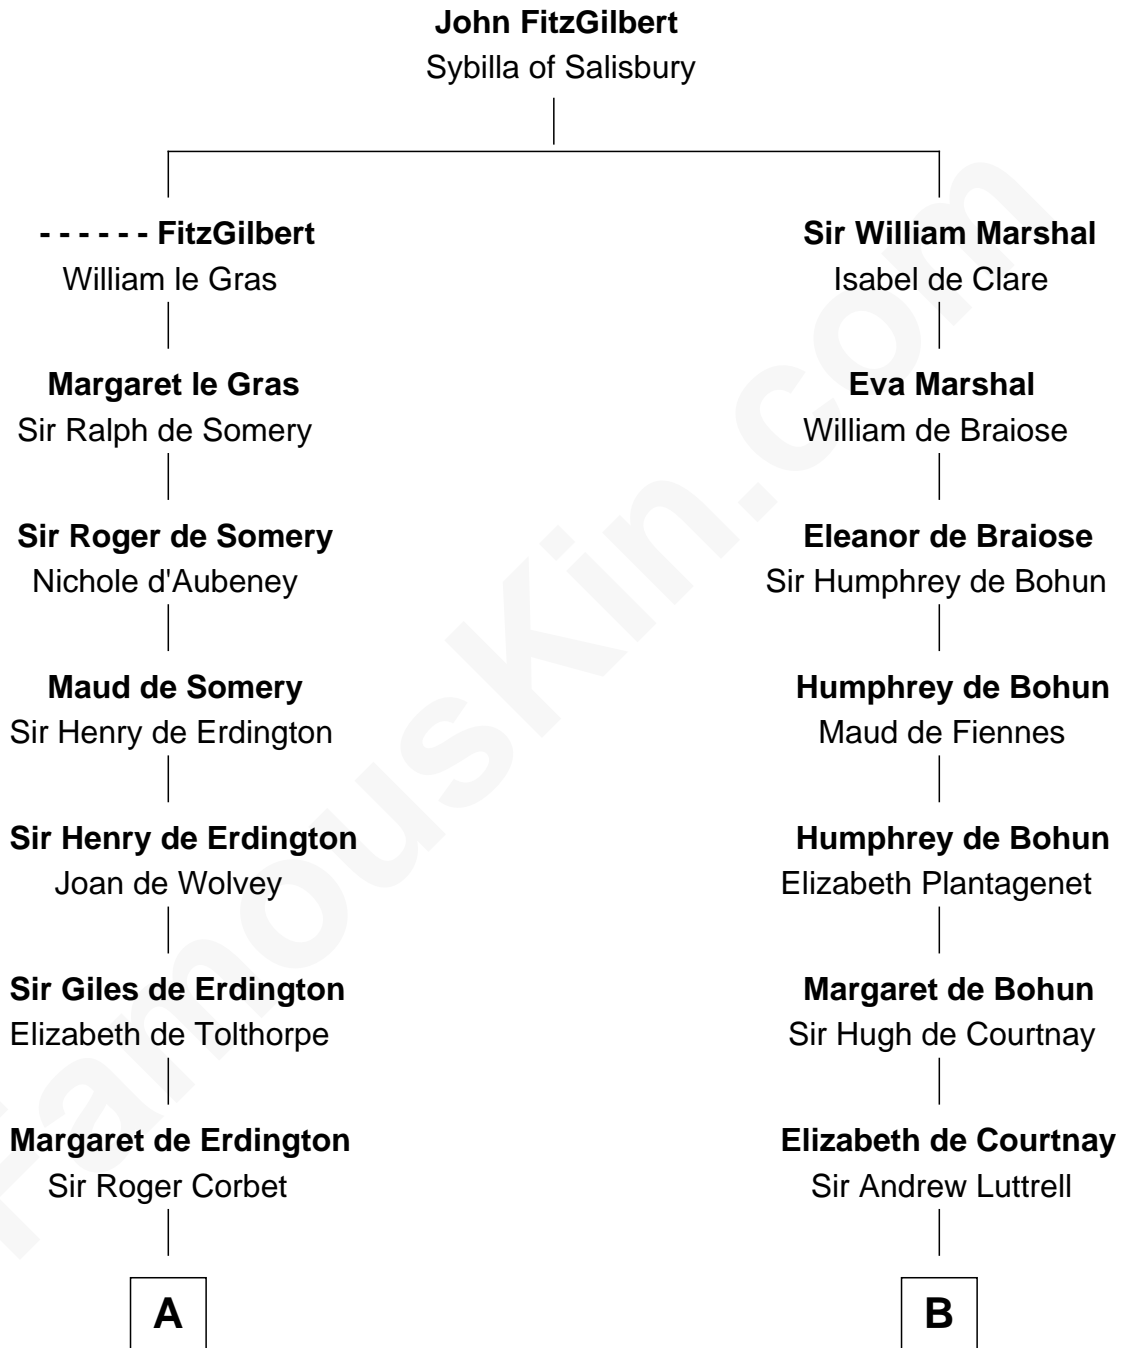

FamousKin.com

Relationship Chart of

Ralph Waldo Emerson

American Poet

18th cousin 2 times removed of

Caleb Brewster

Member of the Culper Spy Ring during the American Revolution

FamousKin.com