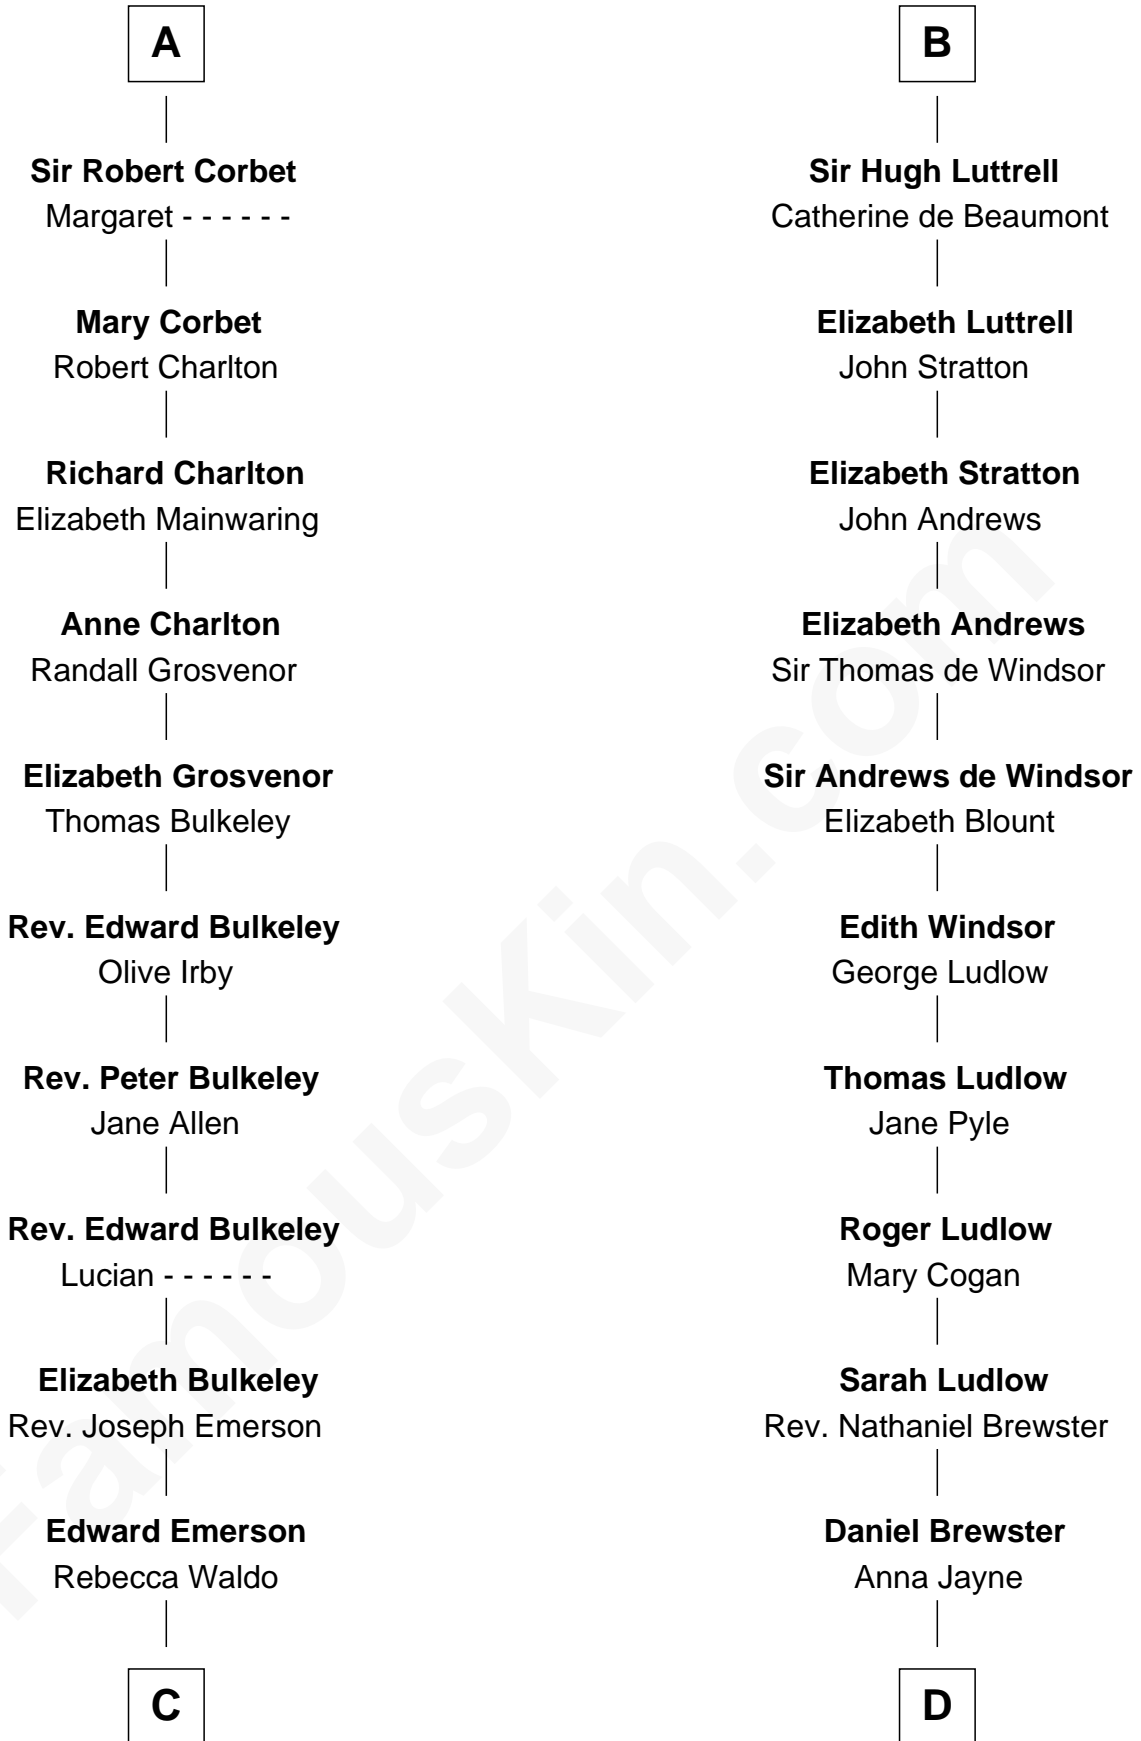

FamousKin.com

Relationship Chart of

Ralph Waldo Emerson

American Poet

18th cousin 2 times removed of

Caleb Brewster

Member of the Culper Spy Ring during the American Revolution

FamousKin.com