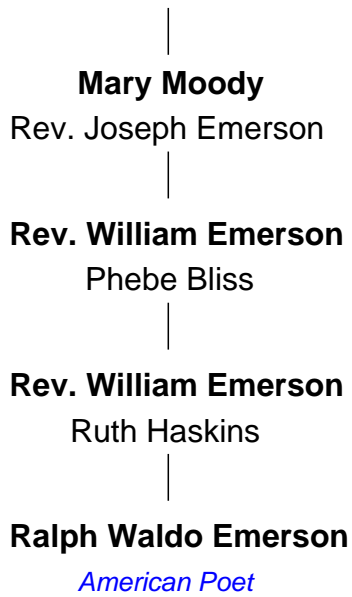

FamousKin.com

Relationship Chart of

Ralph Waldo Emerson

American Poet

16th cousin 4 times removed of

Caleb Brewster

Member of the Culper Spy Ring during the American Revolution

C