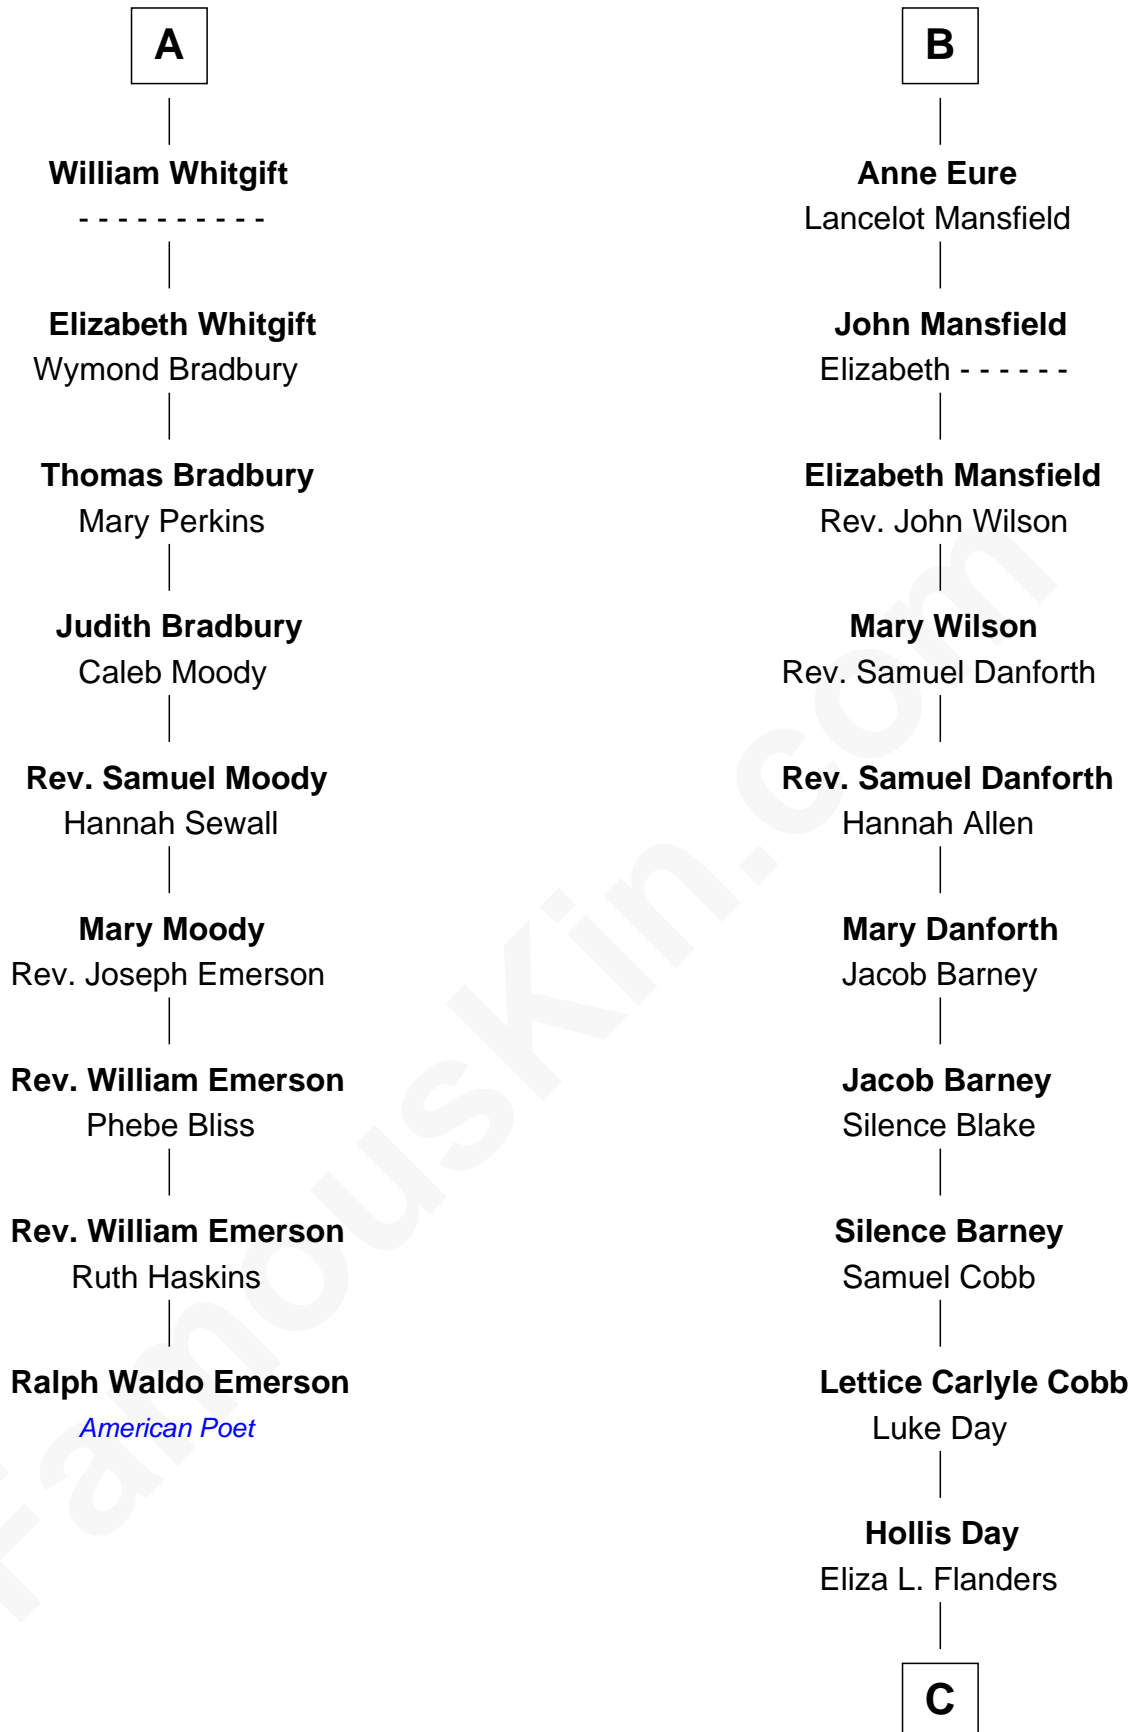

**FamousKin.com**  
**Relationship Chart of**  
**Ralph Waldo Emerson**  
*American Poet*

**15th cousin 4 times removed of**  
**Sandra Day O'Connor**  
*First Female U.S. Supreme Court Justice*

**C**

**Henry Clay Day**  
Alice Edith Hilton

**Henry R. Day**  
Ada Mae Wilkey

**Sandra Day O'Connor**  
*U.S. Supreme Court Justice*

FamousKin.com