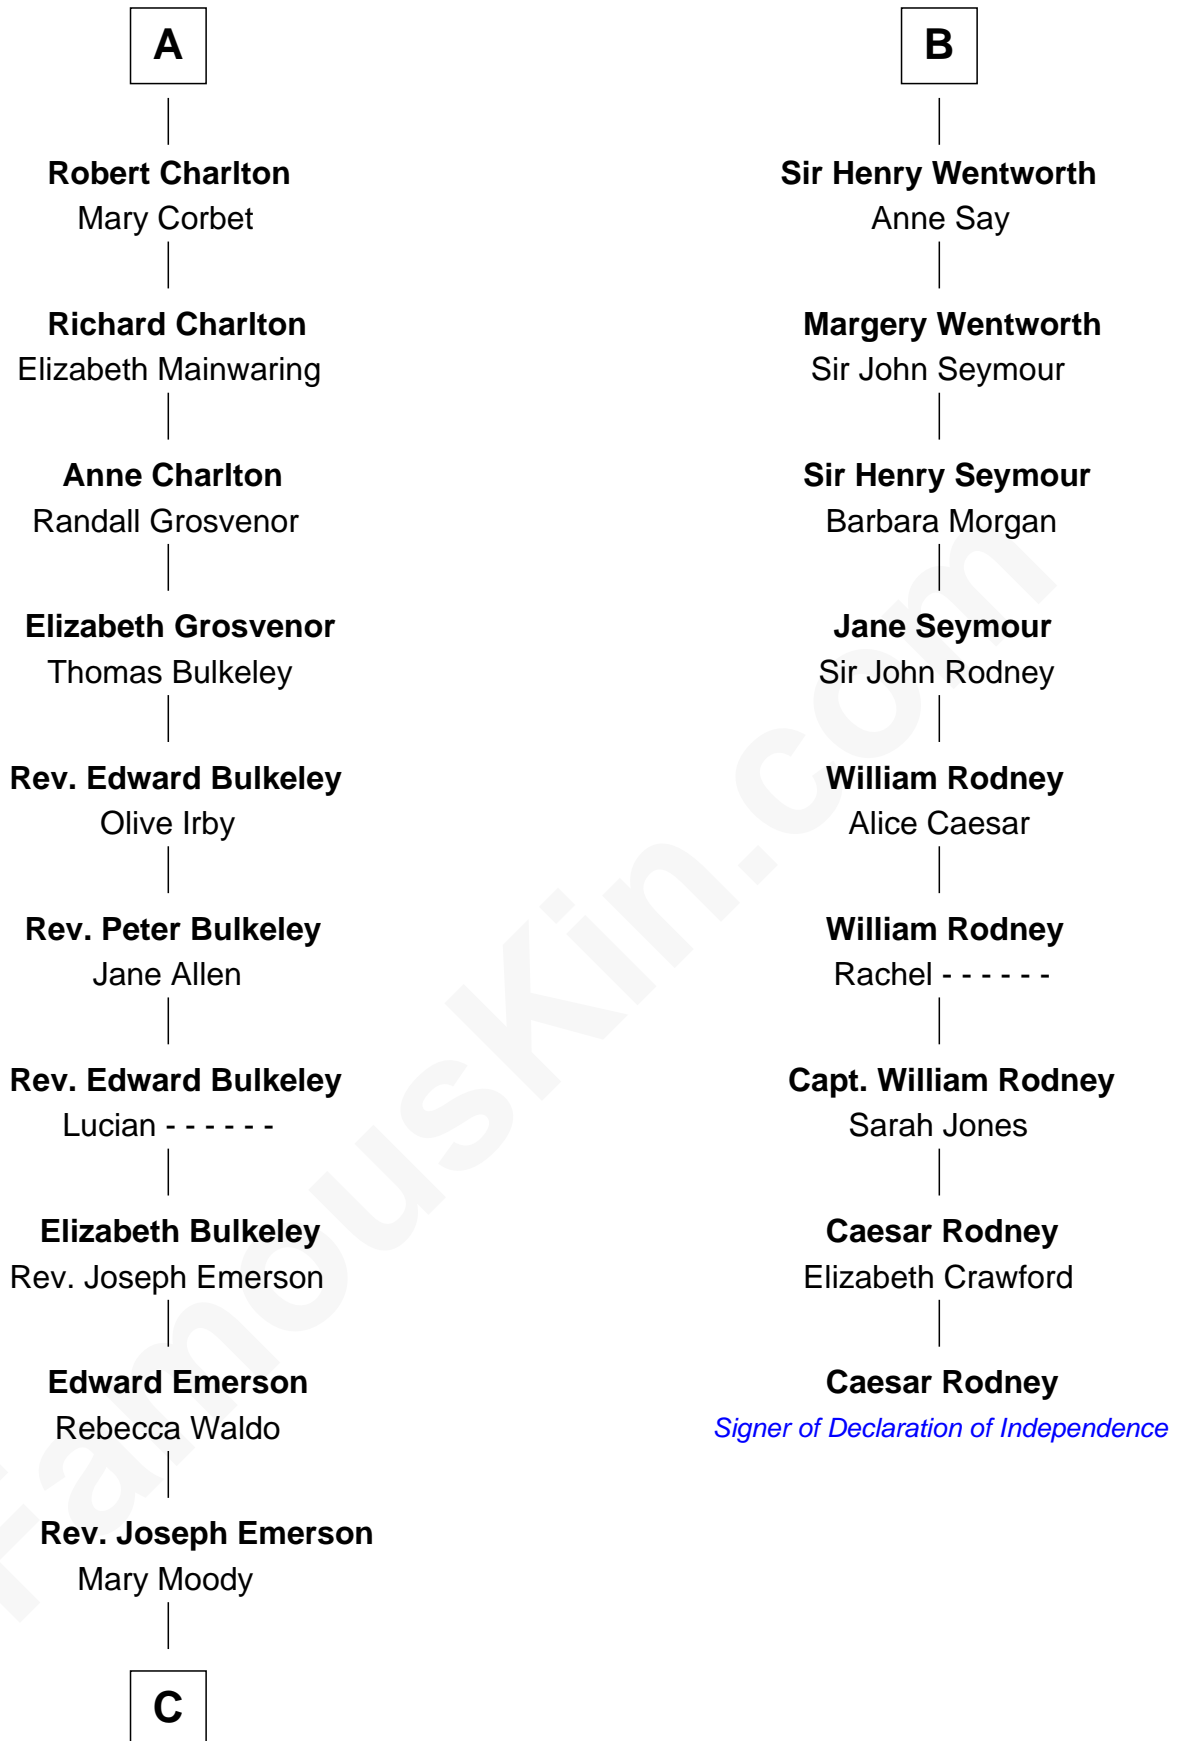

FamousKin.com

Relationship Chart of

Ralph Waldo Emerson

American Poet

15th cousin 4 times removed of

Caesar Rodney

Signer of the Declaration of Independence

C