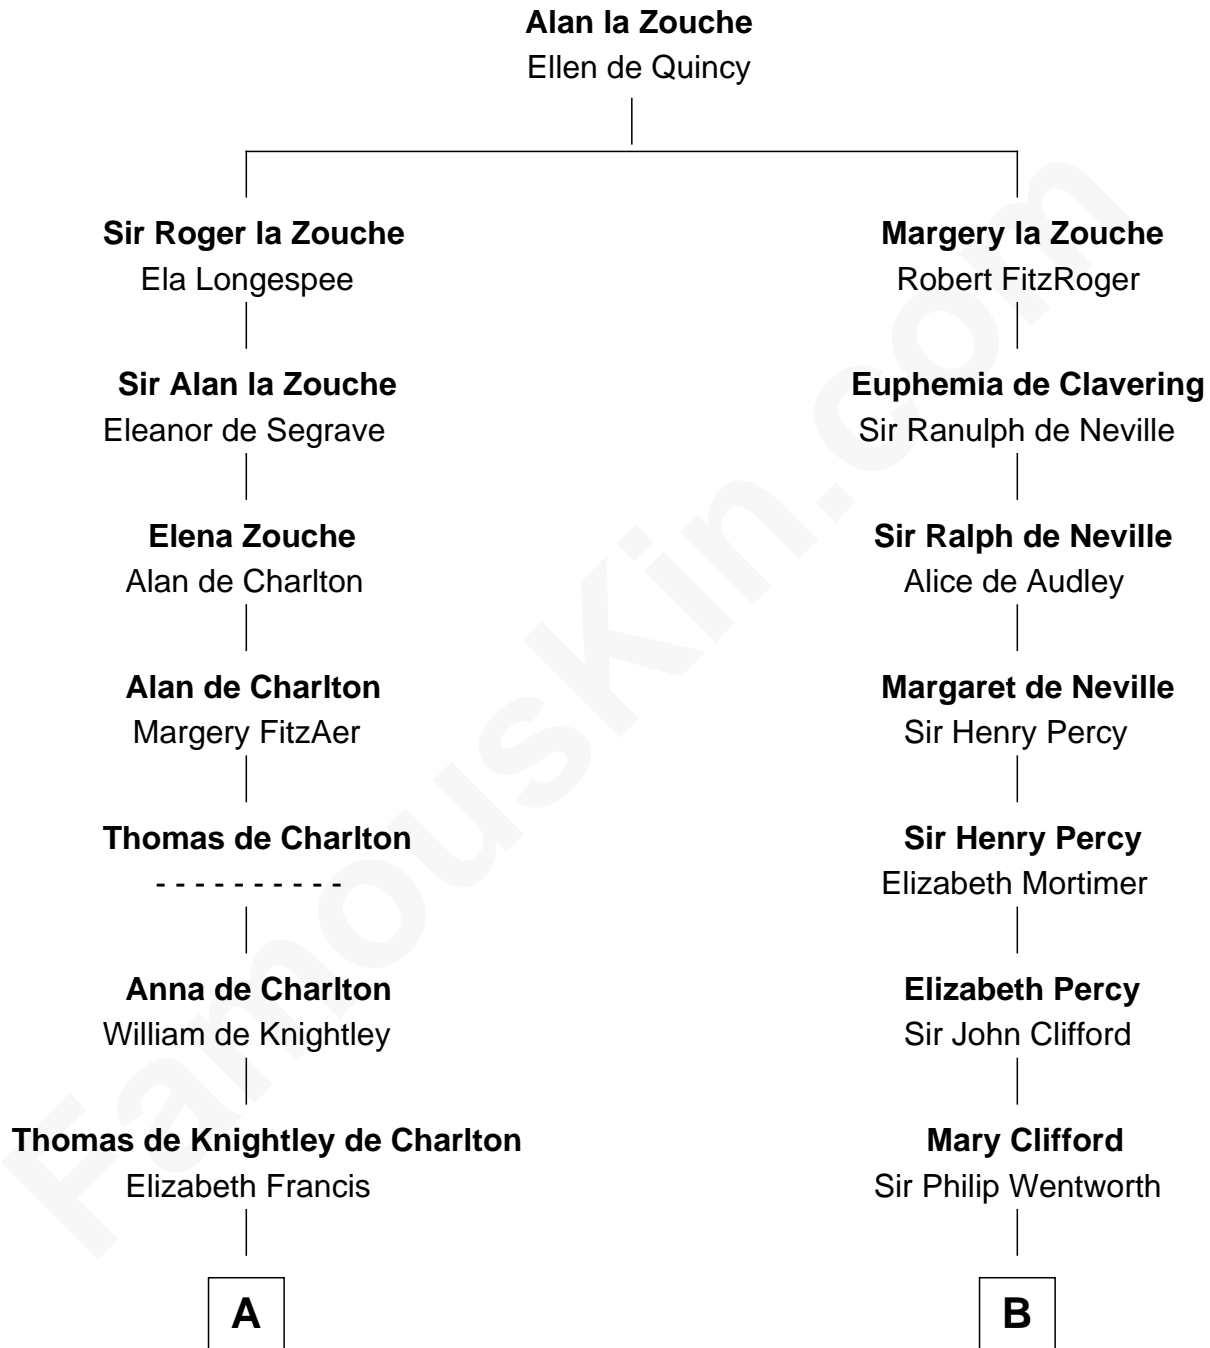

FamousKin.com

Relationship Chart of

Ralph Waldo Emerson

American Poet

15th cousin 4 times removed of

Caesar Rodney

Signer of the Declaration of Independence

C