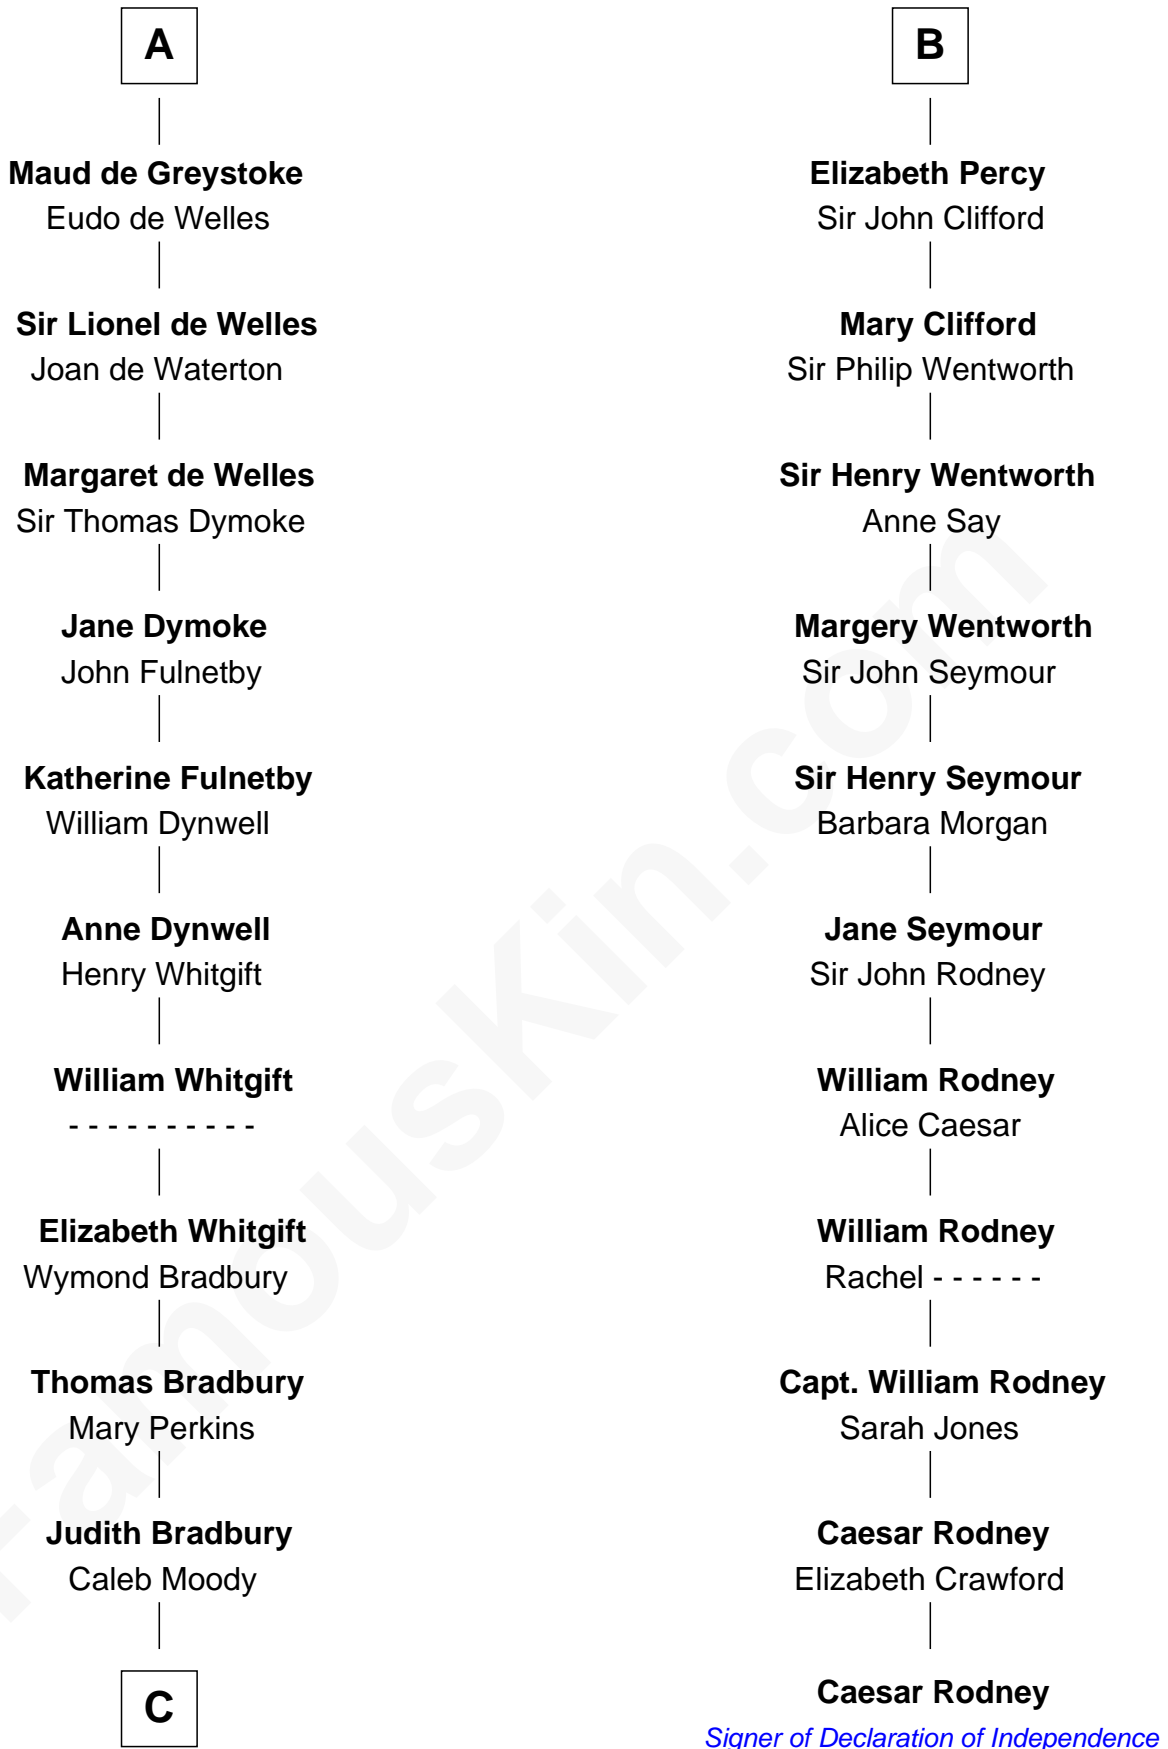

FamousKin.com

Relationship Chart of

Ralph Waldo Emerson

American Poet

17th cousin 4 times removed of

Caesar Rodney

Signer of the Declaration of Independence

C

Rev. Samuel Moody

Hannah Sewall

Mary Moody

Rev. Joseph Emerson

Rev. William Emerson

Phebe Bliss

Rev. William Emerson

Ruth Haskins