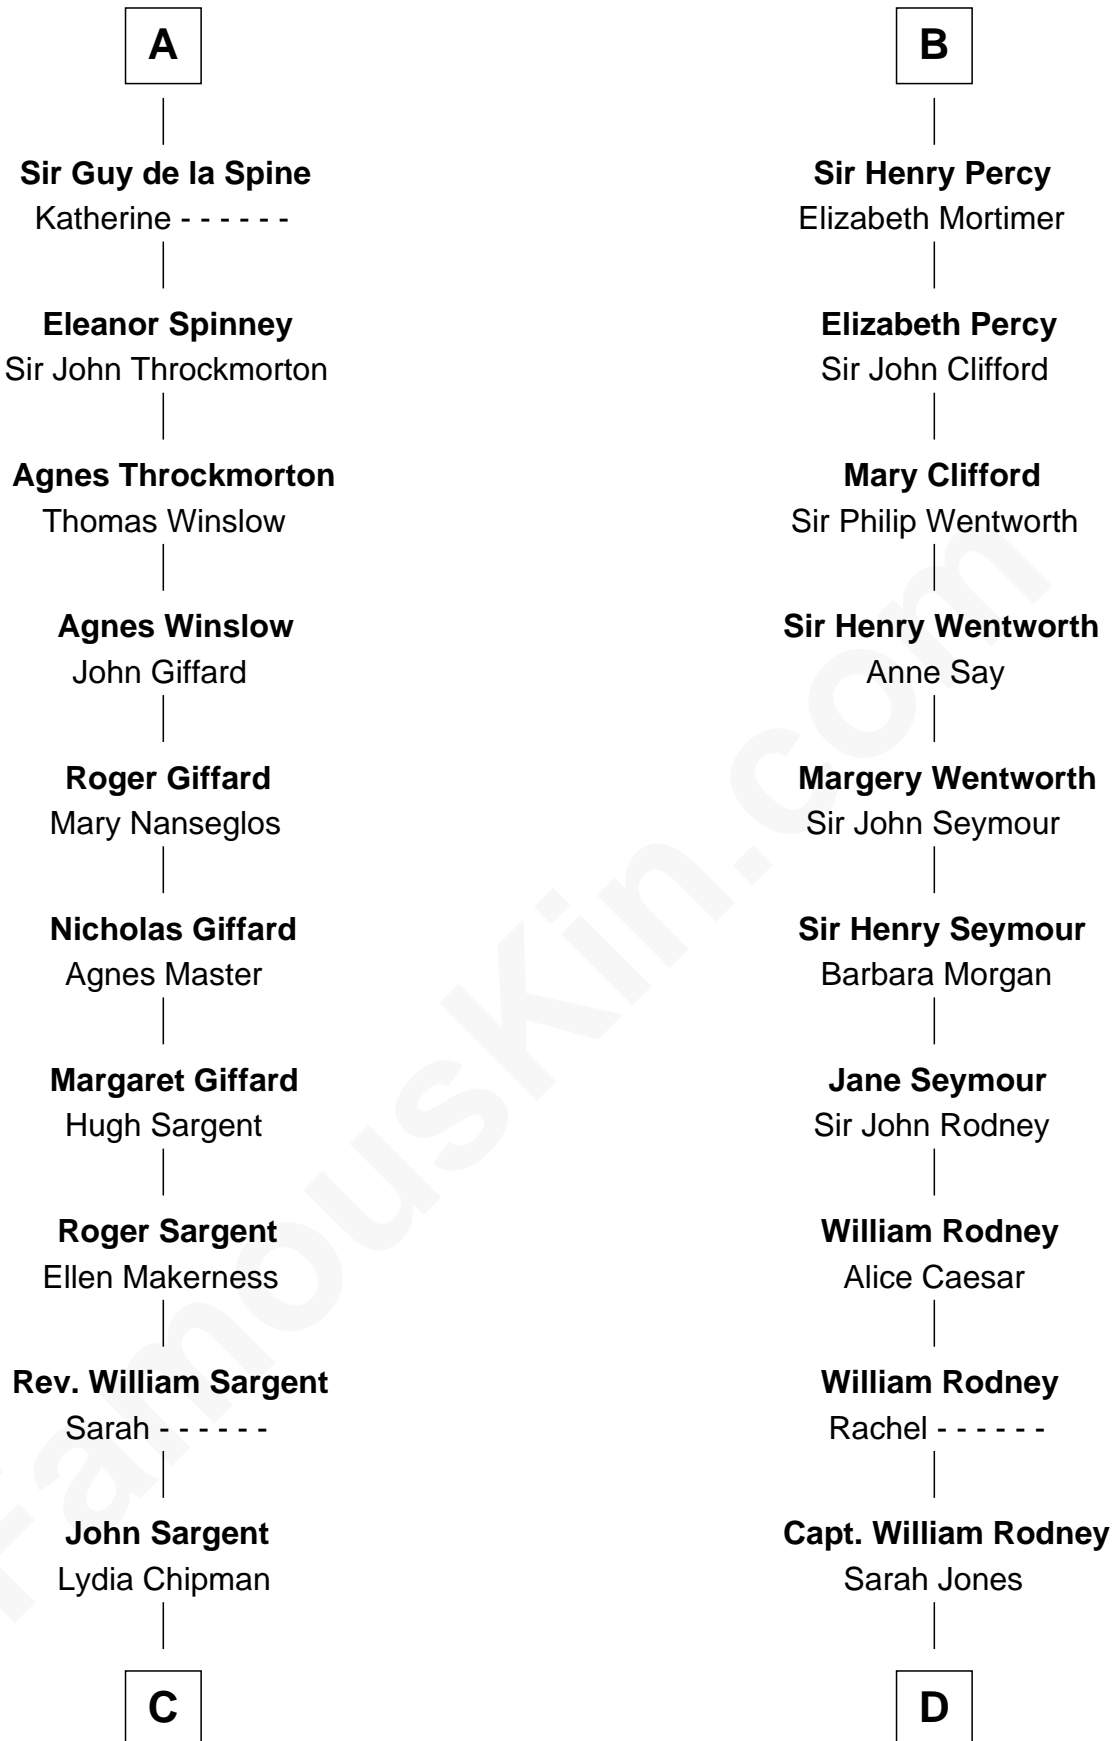

FamousKin.com
Relationship Chart of
Ralph Waldo Emerson
American Poet

18th cousin 3 times removed of

Caesar Rodney
Signer of the Declaration of Independence

C

Lydia Sargent
Joseph Waite

Hannah Waite
Phineas Upham