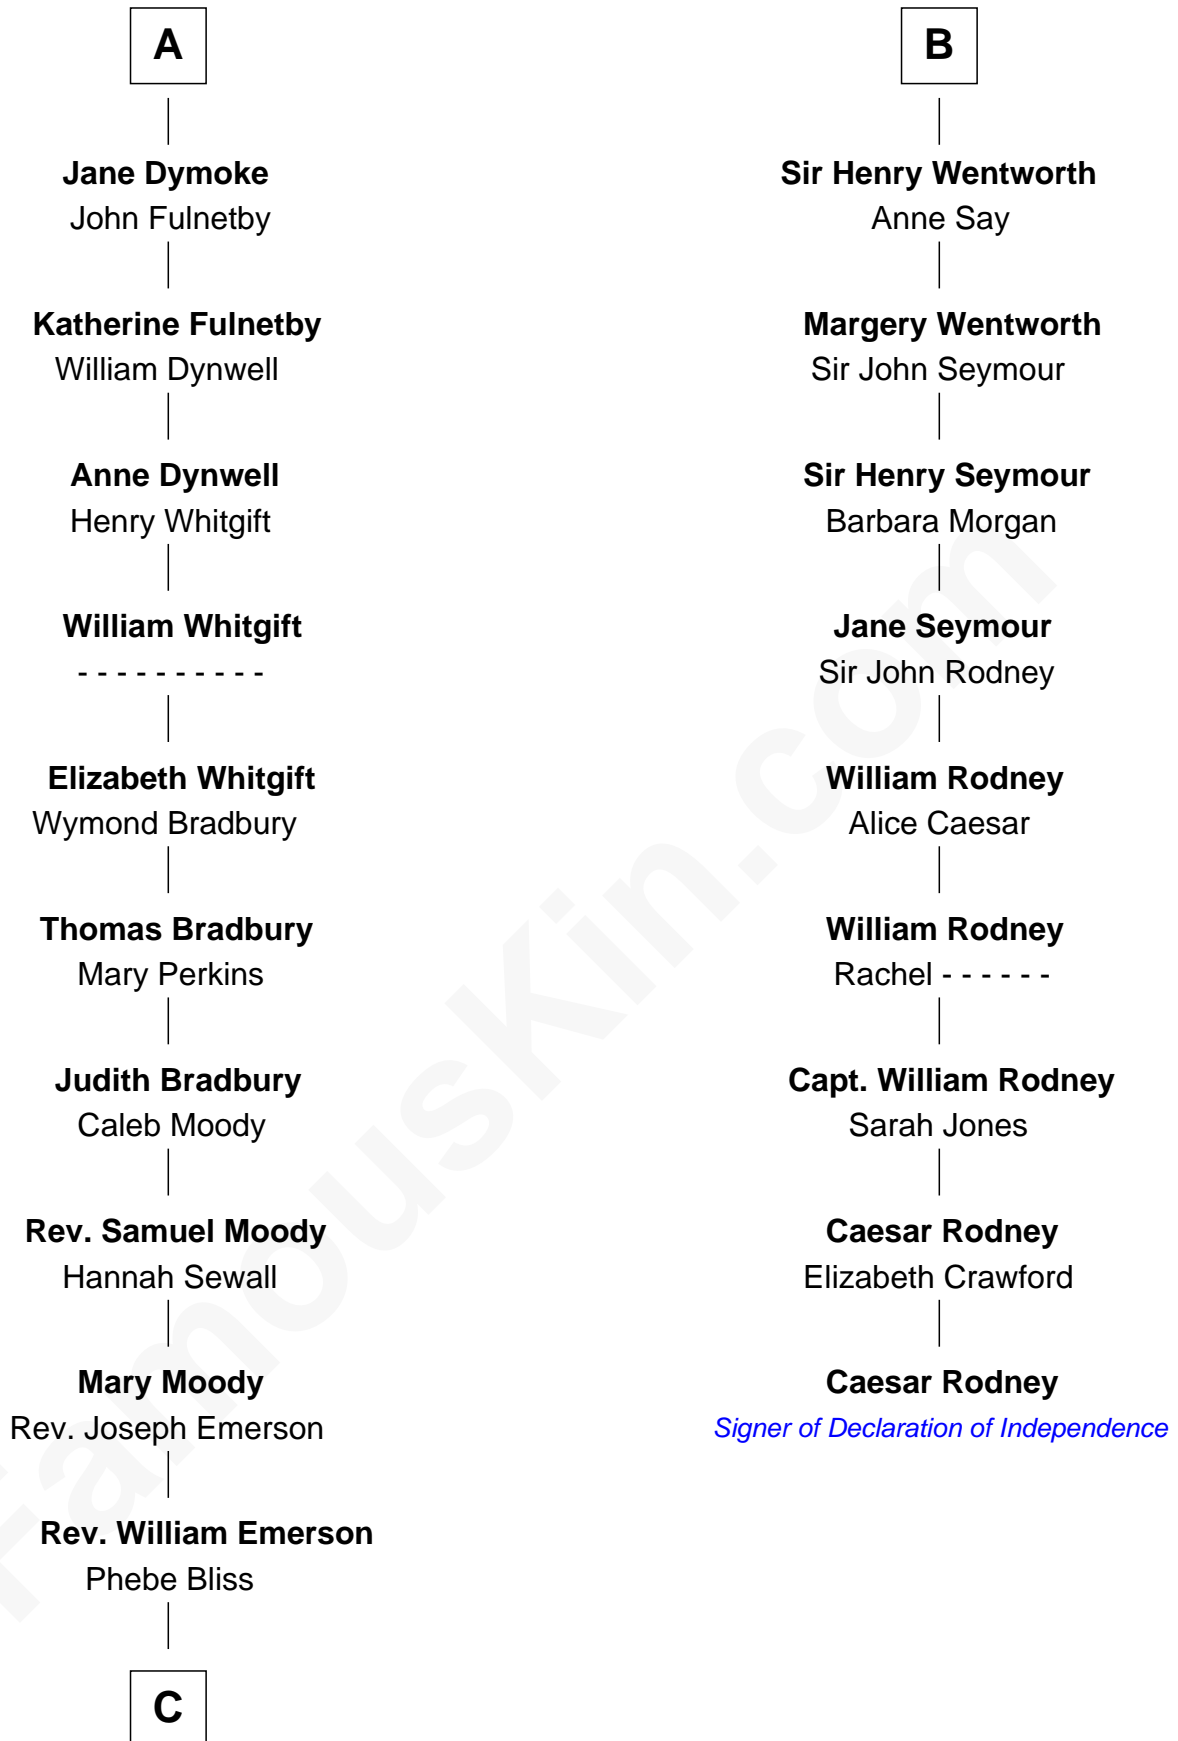

FamousKin.com
Relationship Chart of
Ralph Waldo Emerson
American Poet

15th cousin 3 times removed of

Caesar Rodney
Signer of the Declaration of Independence

C

Rev. William Emerson

Ruth Haskins

Ralph Waldo Emerson

American Poet

FamousKin.com