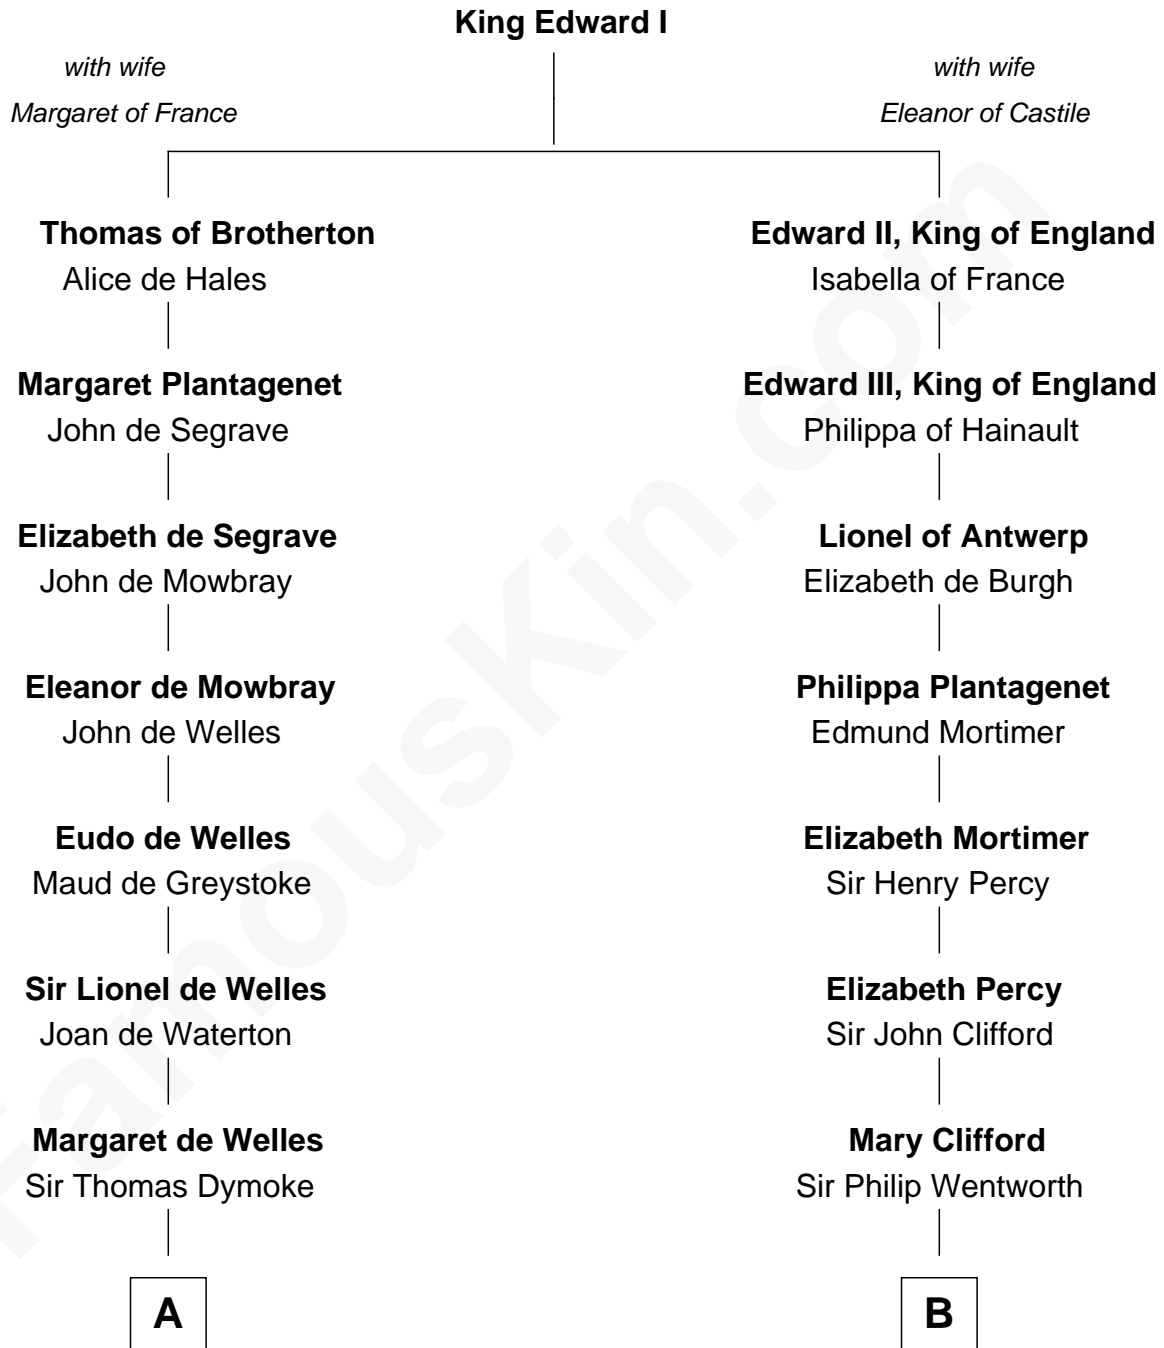

FamousKin.com
Relationship Chart of
Ralph Waldo Emerson
American Poet

15th cousin 3 times removed of

Caesar Rodney
Signer of the Declaration of Independence

C

Rev. William Emerson

Ruth Haskins

Ralph Waldo Emerson

American Poet

FamousKin.com