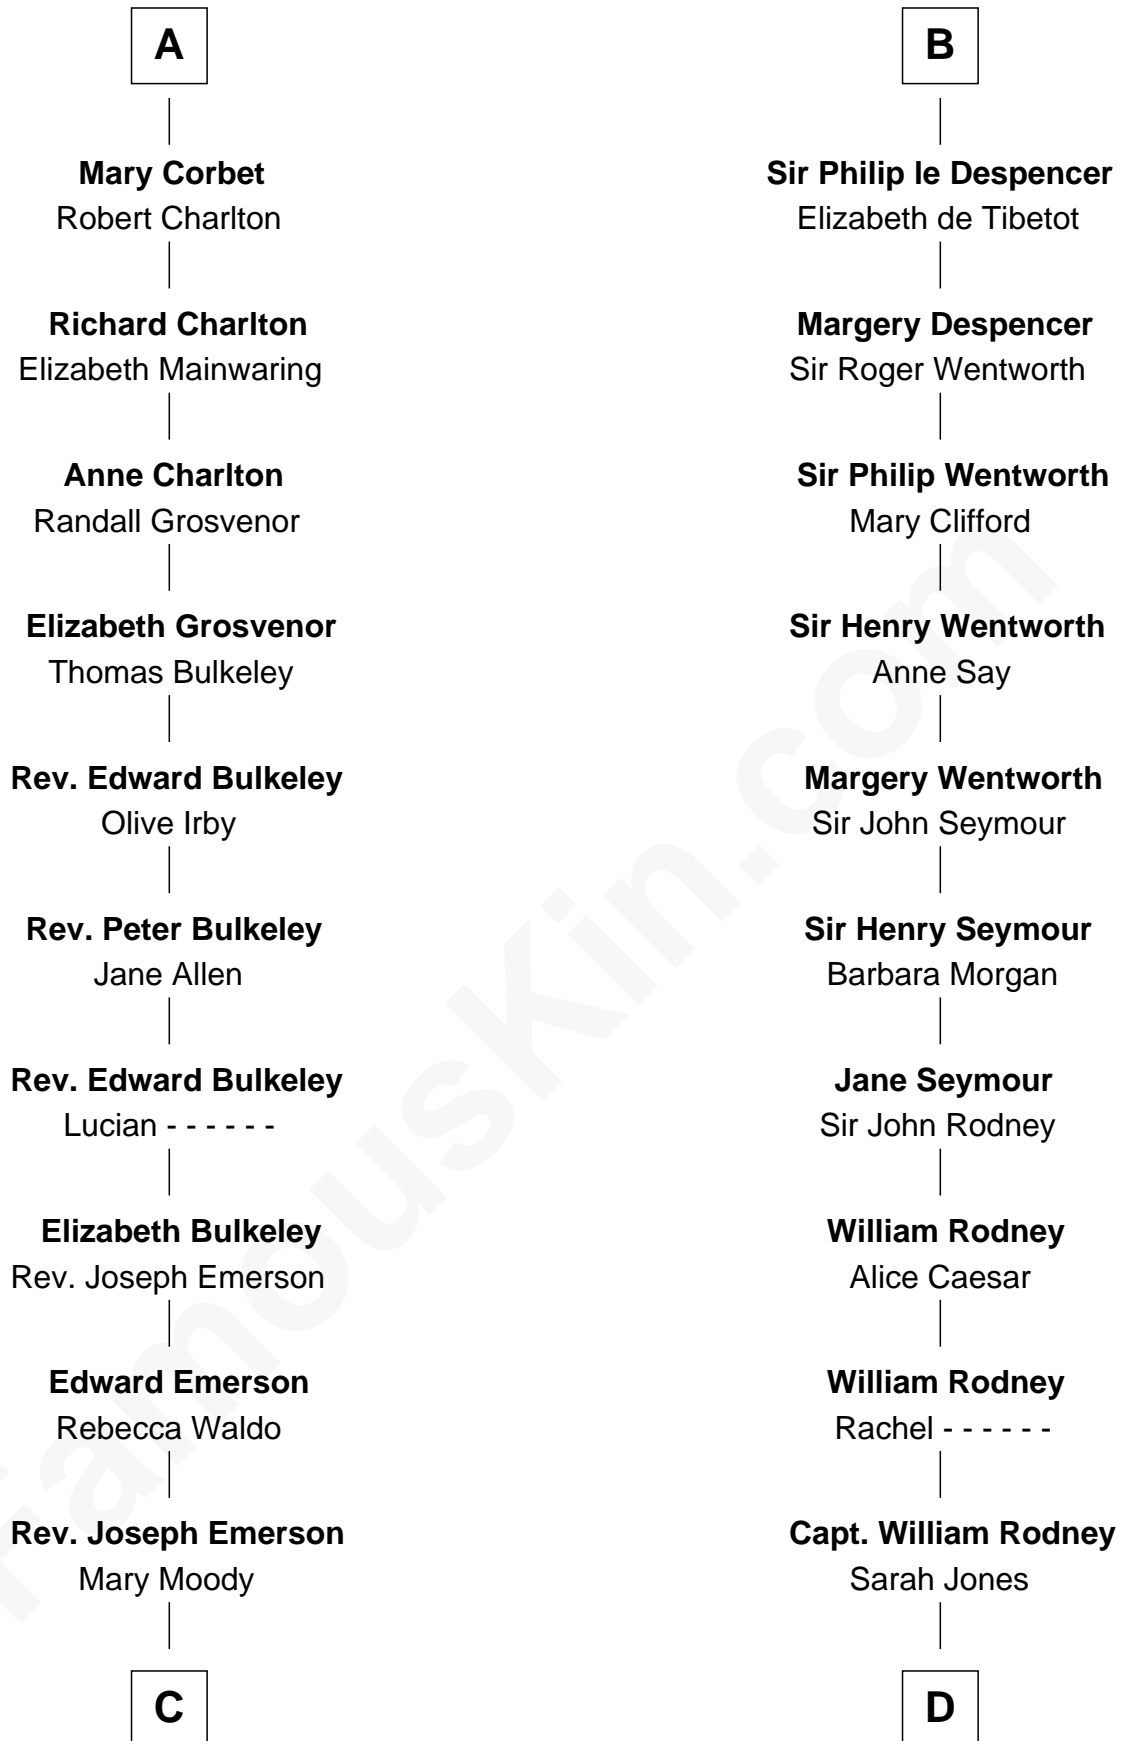

FamousKin.com

Relationship Chart of

Ralph Waldo Emerson

American Poet

18th cousin 1 time removed of

Caesar Rodney

Signer of the Declaration of Independence

C