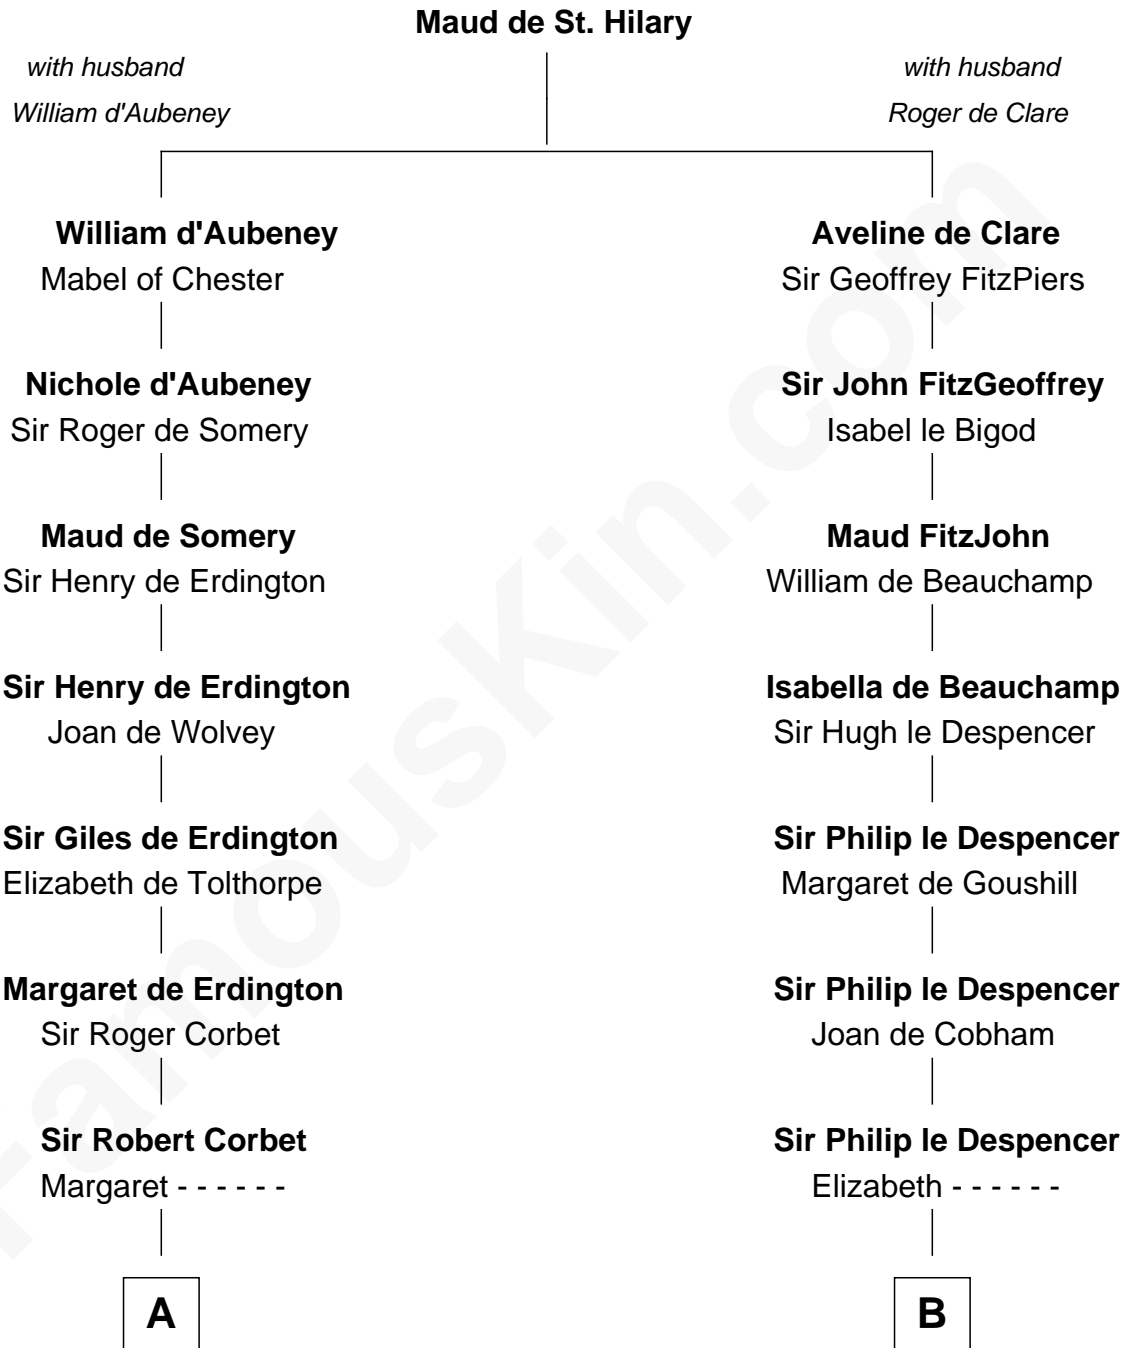

FamousKin.com

Relationship Chart of

Ralph Waldo Emerson

American Poet

18th cousin 1 time removed of

Caesar Rodney

Signer of the Declaration of Independence

C