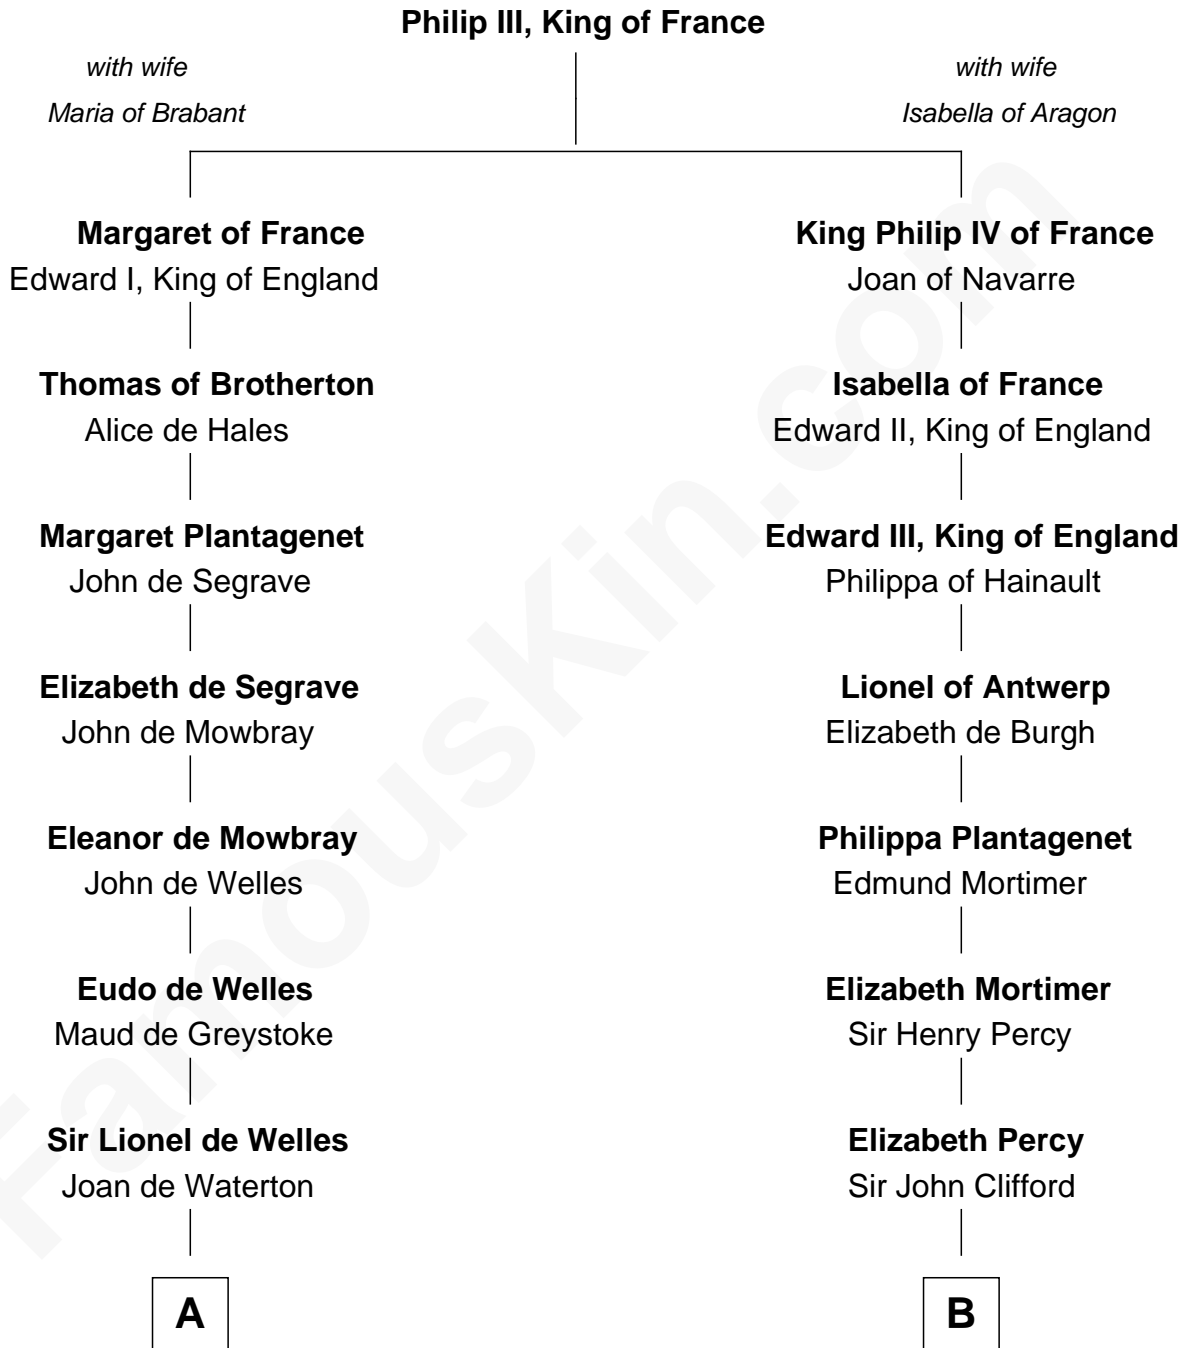

FamousKin.com
Relationship Chart of
Ralph Waldo Emerson
American Poet

16th cousin 3 times removed of

Caesar Rodney
Signer of the Declaration of Independence

C

Rev. William Emerson

Phebe Bliss

Rev. William Emerson