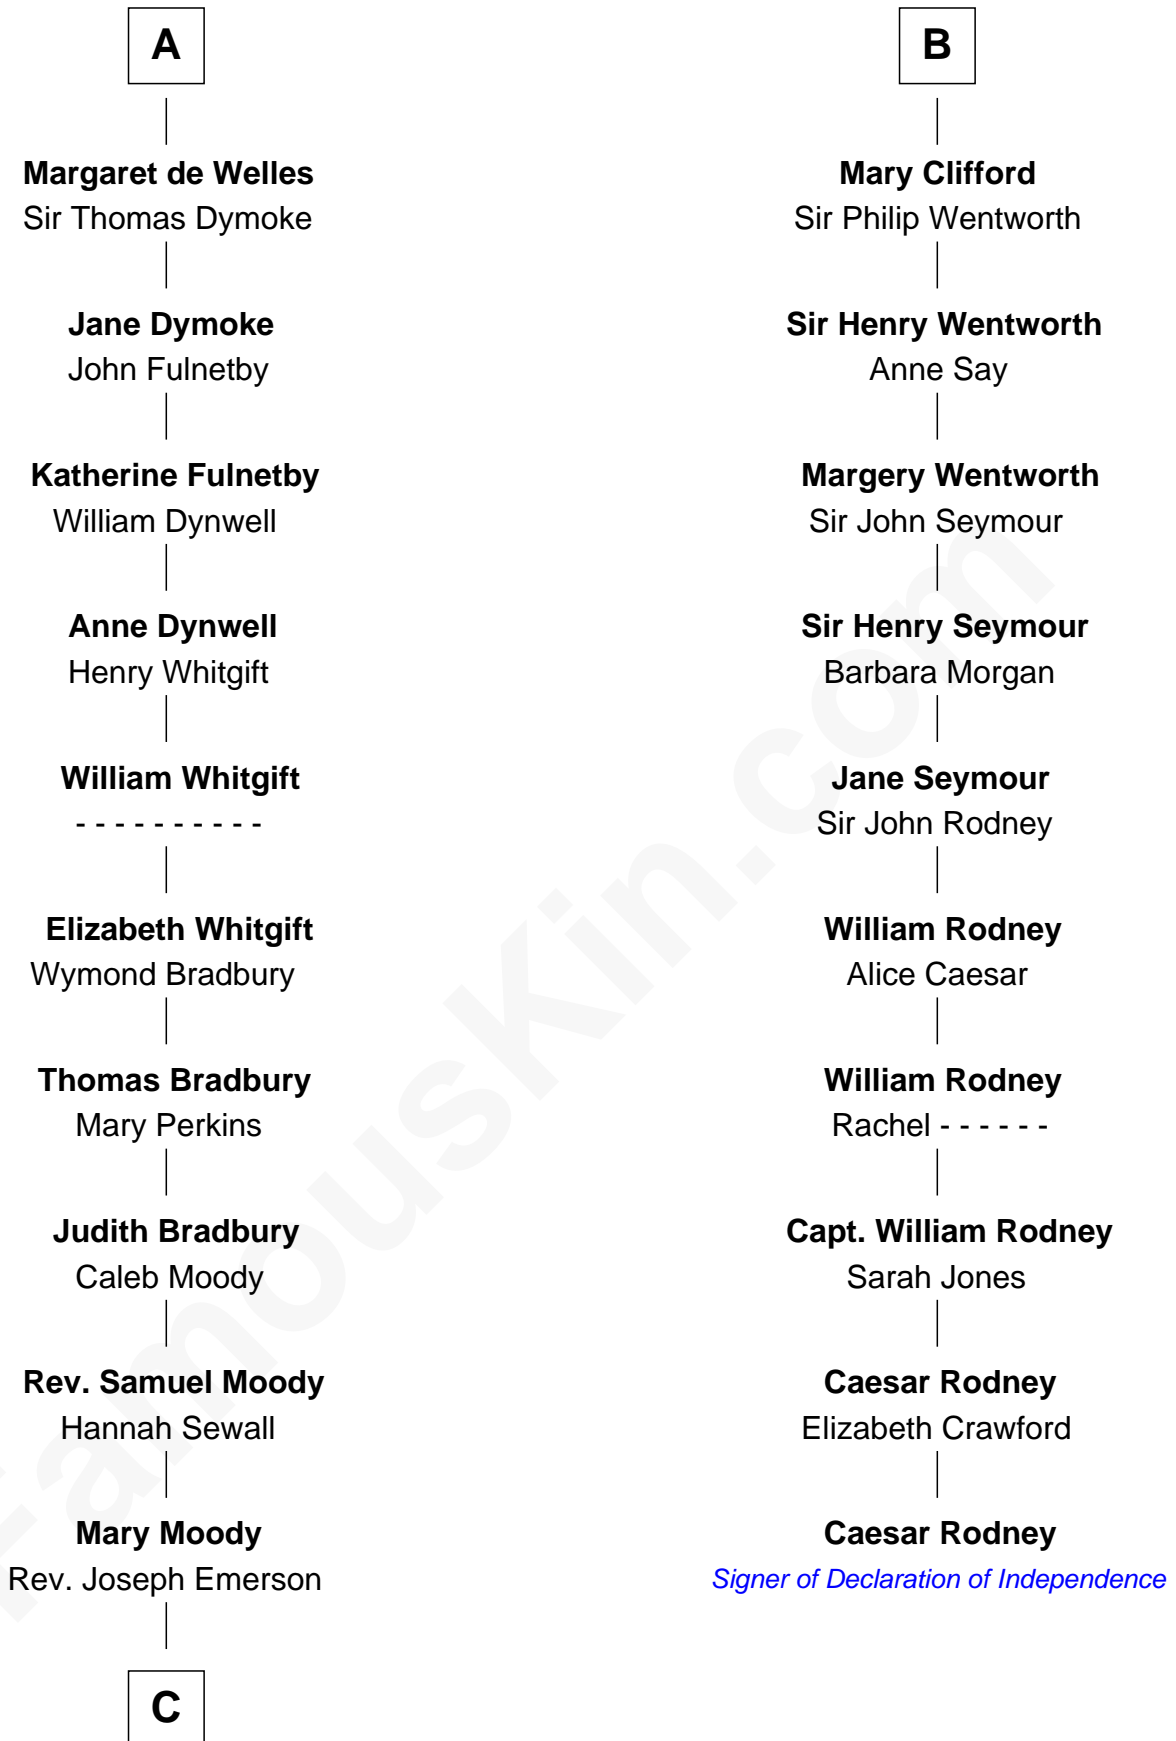

FamousKin.com
Relationship Chart of
Ralph Waldo Emerson
American Poet

16th cousin 3 times removed of

Caesar Rodney
Signer of the Declaration of Independence

C

Rev. William Emerson

Phebe Bliss

Rev. William Emerson