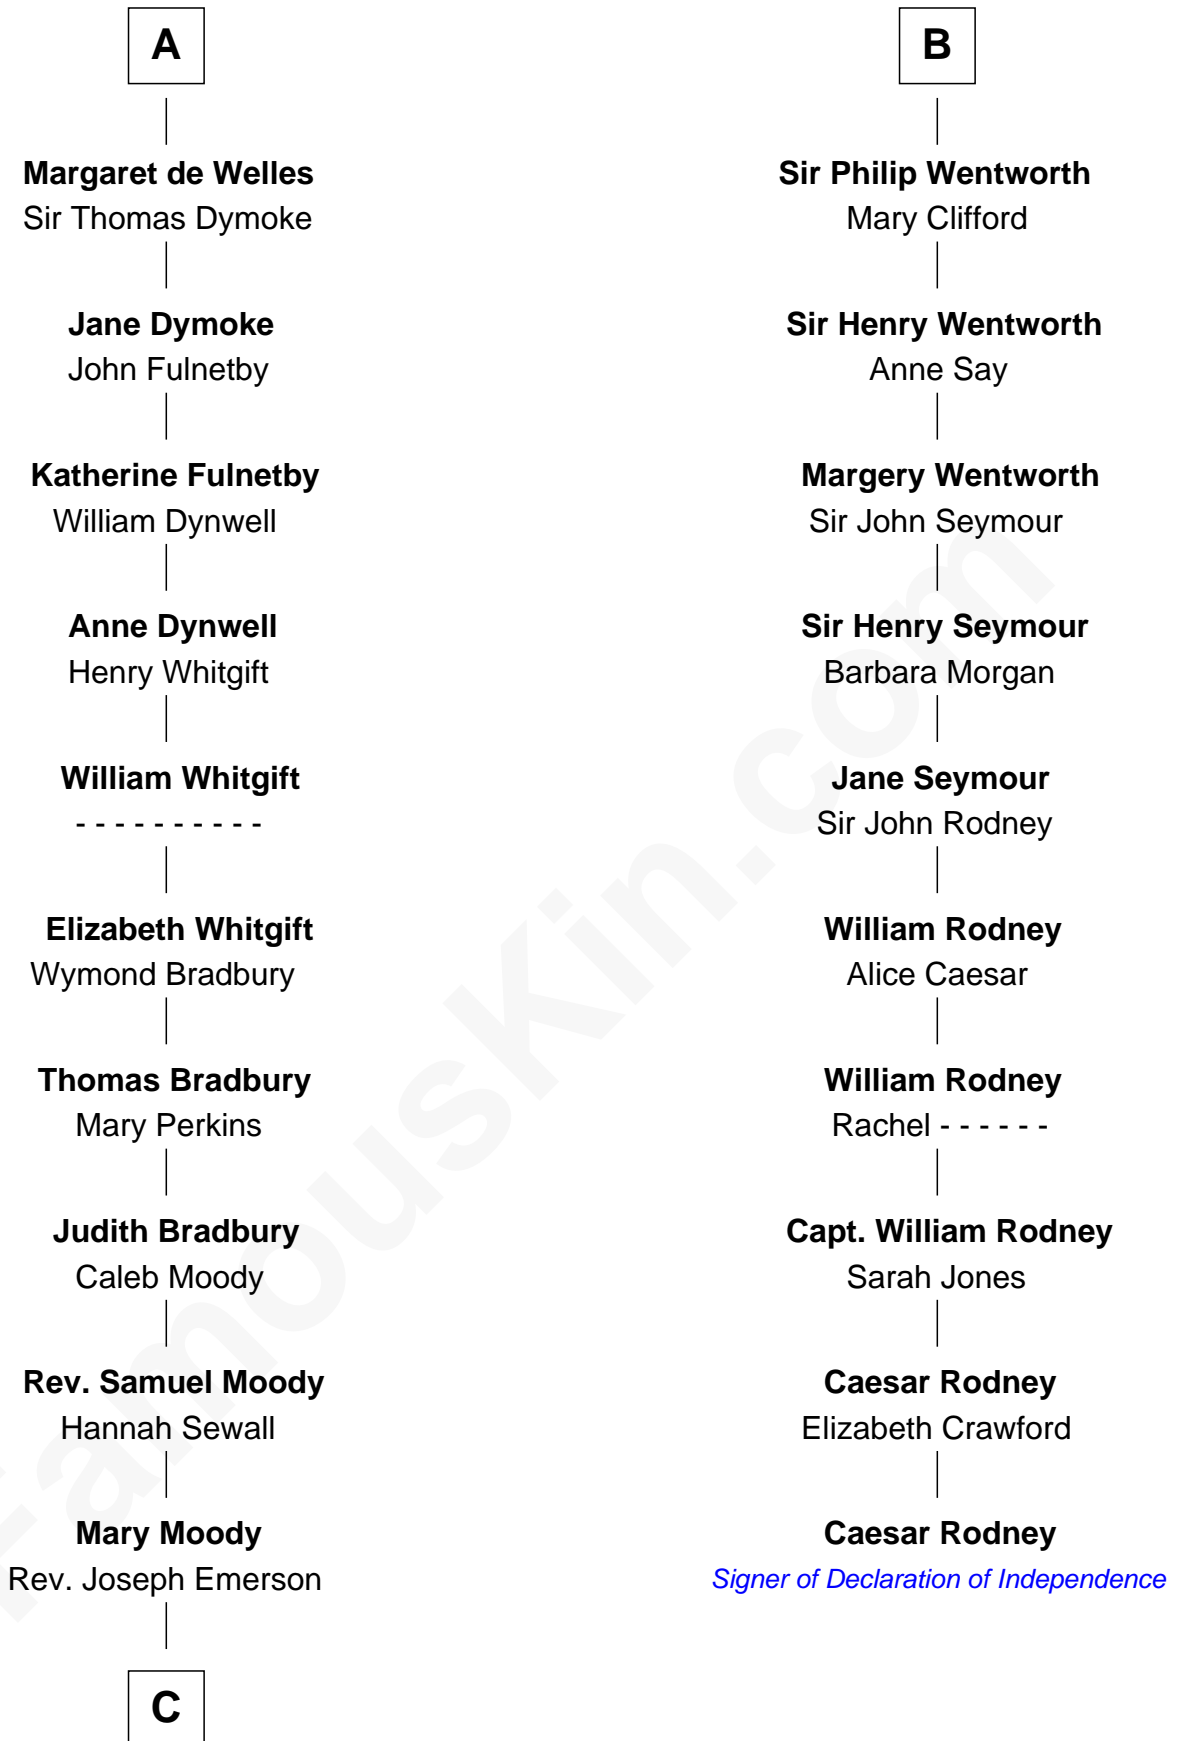

FamousKin.com
Relationship Chart of
Ralph Waldo Emerson
American Poet

16th cousin 3 times removed of

Caesar Rodney
Signer of the Declaration of Independence

C

Rev. William Emerson

Phebe Bliss

Rev. William Emerson