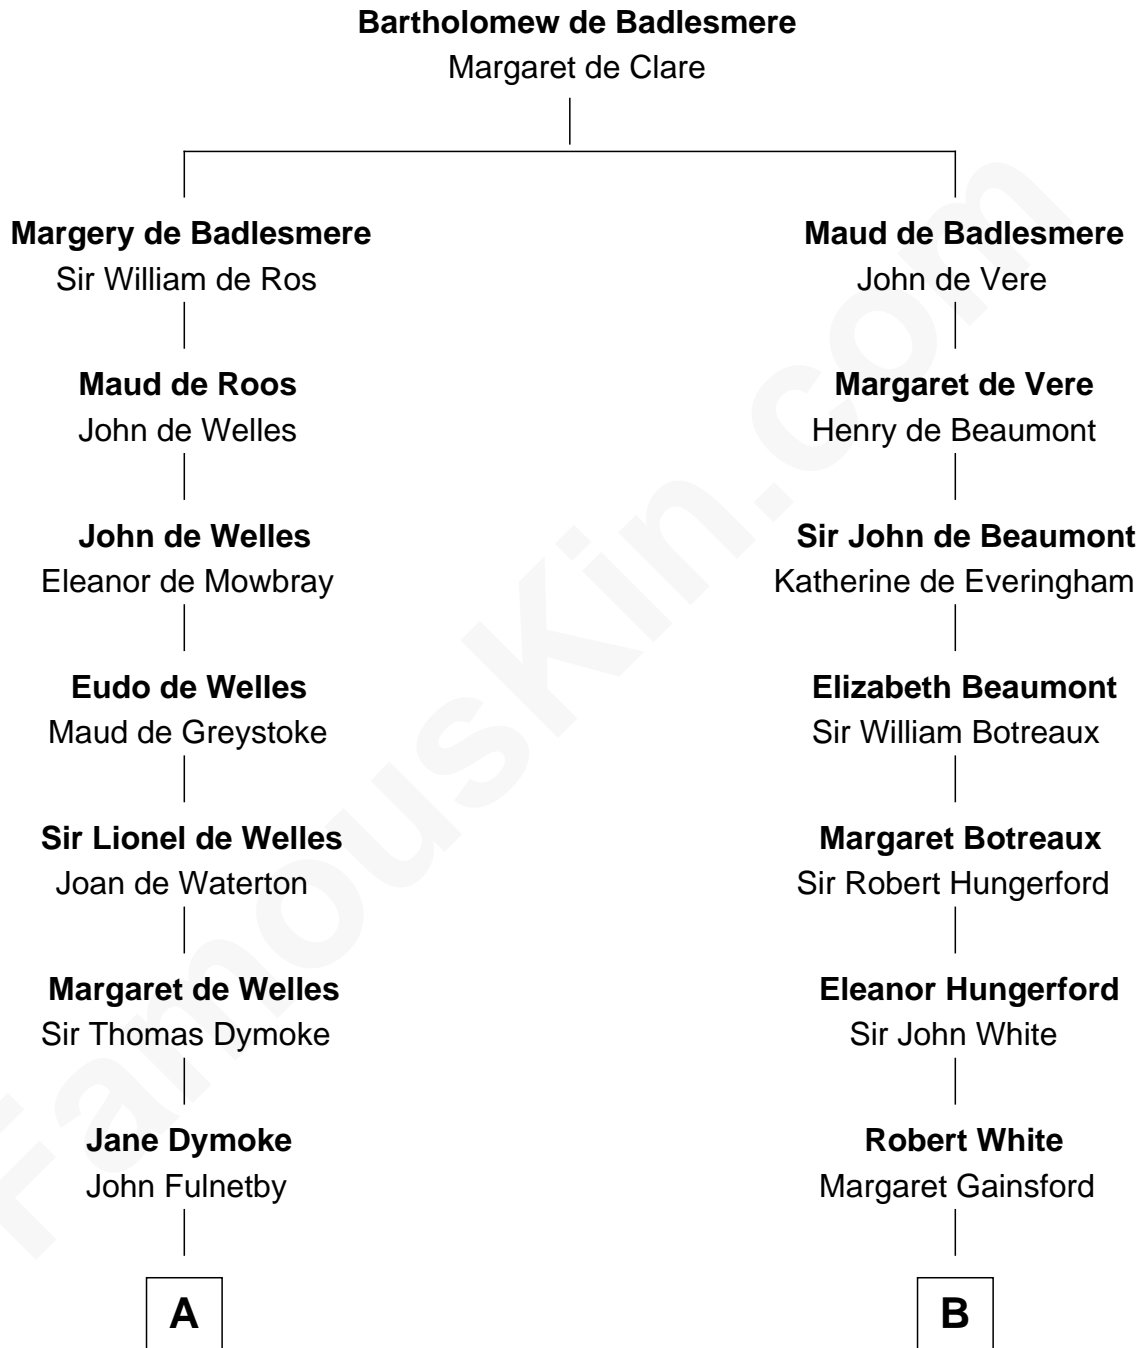

FamousKin.com
Relationship Chart of
Ralph Waldo Emerson
American Poet

17th cousin 1 time removed of
Sir Charles Tupper
6th Prime Minister of Canada

C

Rev. Charles Tupper

Miriam Lockhart

Sir Charles Tupper

6th Prime Minister of Canada

FamousKin.com