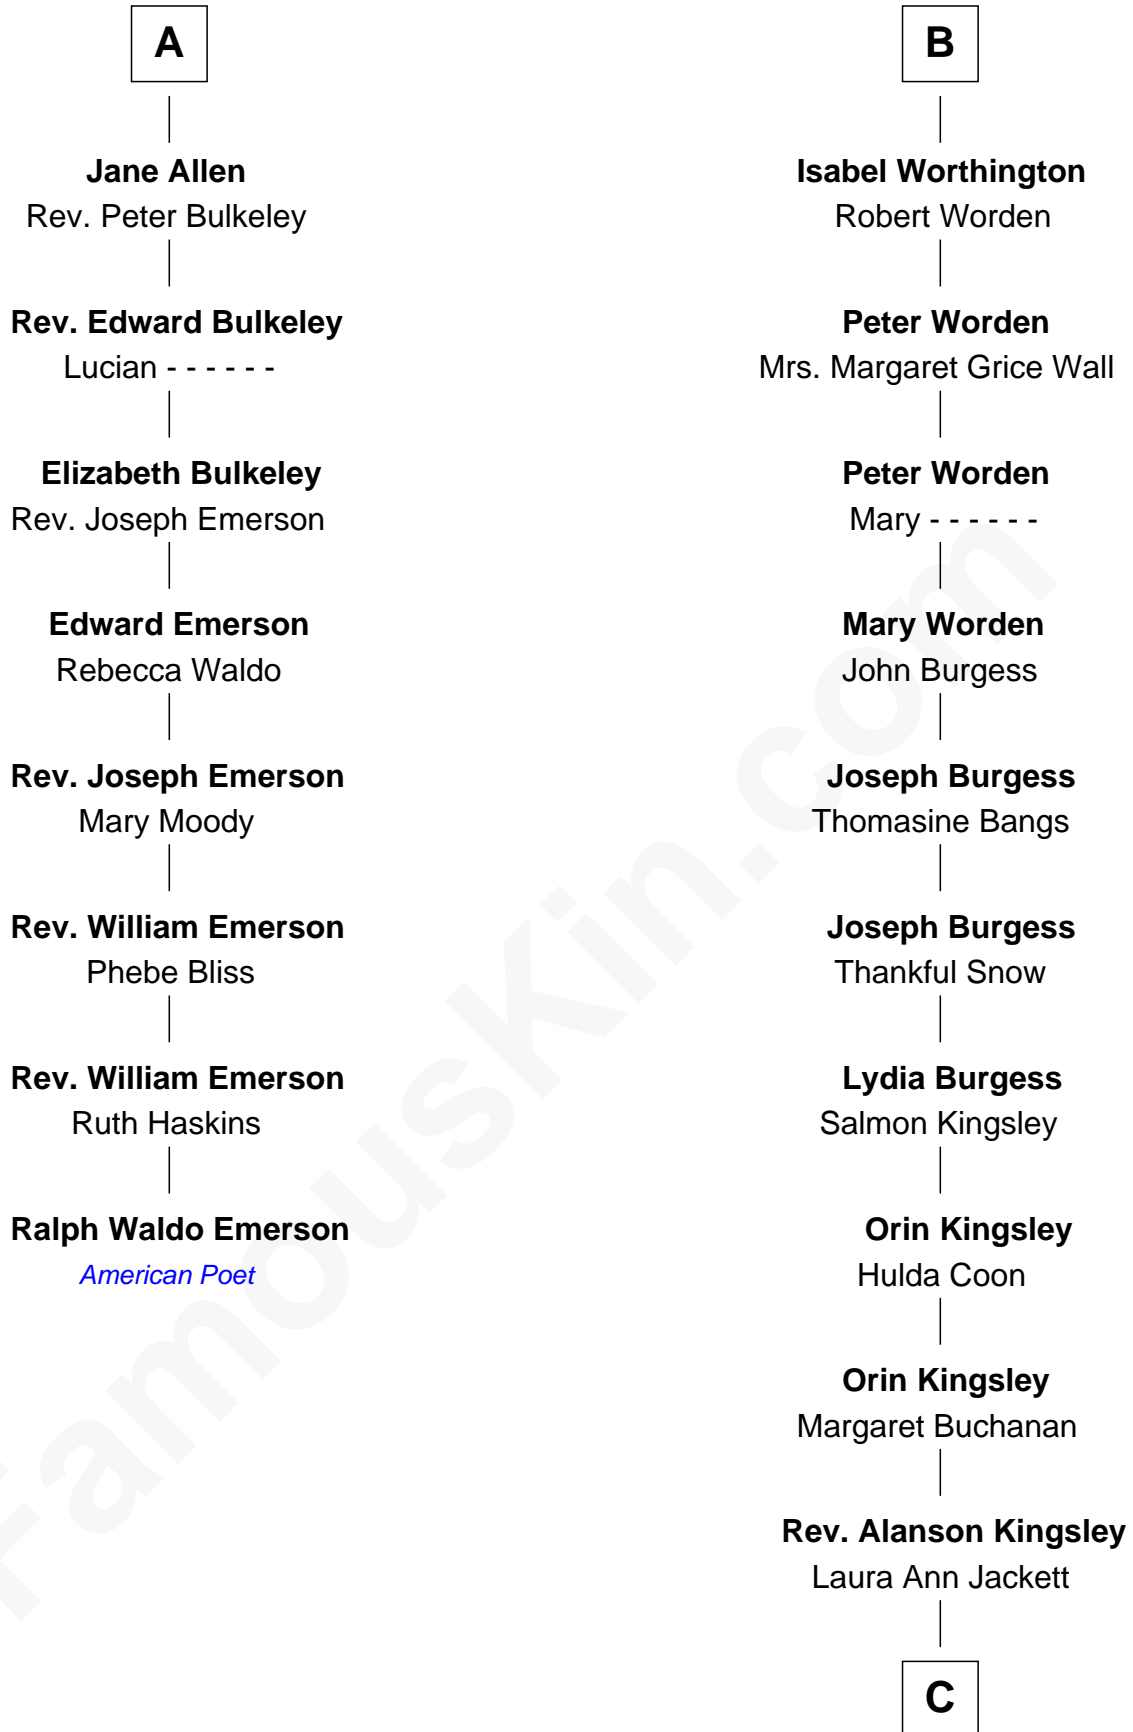

FamousKin.com

Relationship Chart of

Ralph Waldo Emerson

American Poet

14th cousin 7 times removed of

Taylor Swift
Singer and Songwriter

C

Barbara Maria Jane Kingsley

Willis Wilbur Thompson

Bernice Maude Thompson

Archie Dean Swift

Archie Dean Swift

Rose Baldi Douglas

Scott Kingsley Swift

Andrea G. Finlay

Taylor Swift