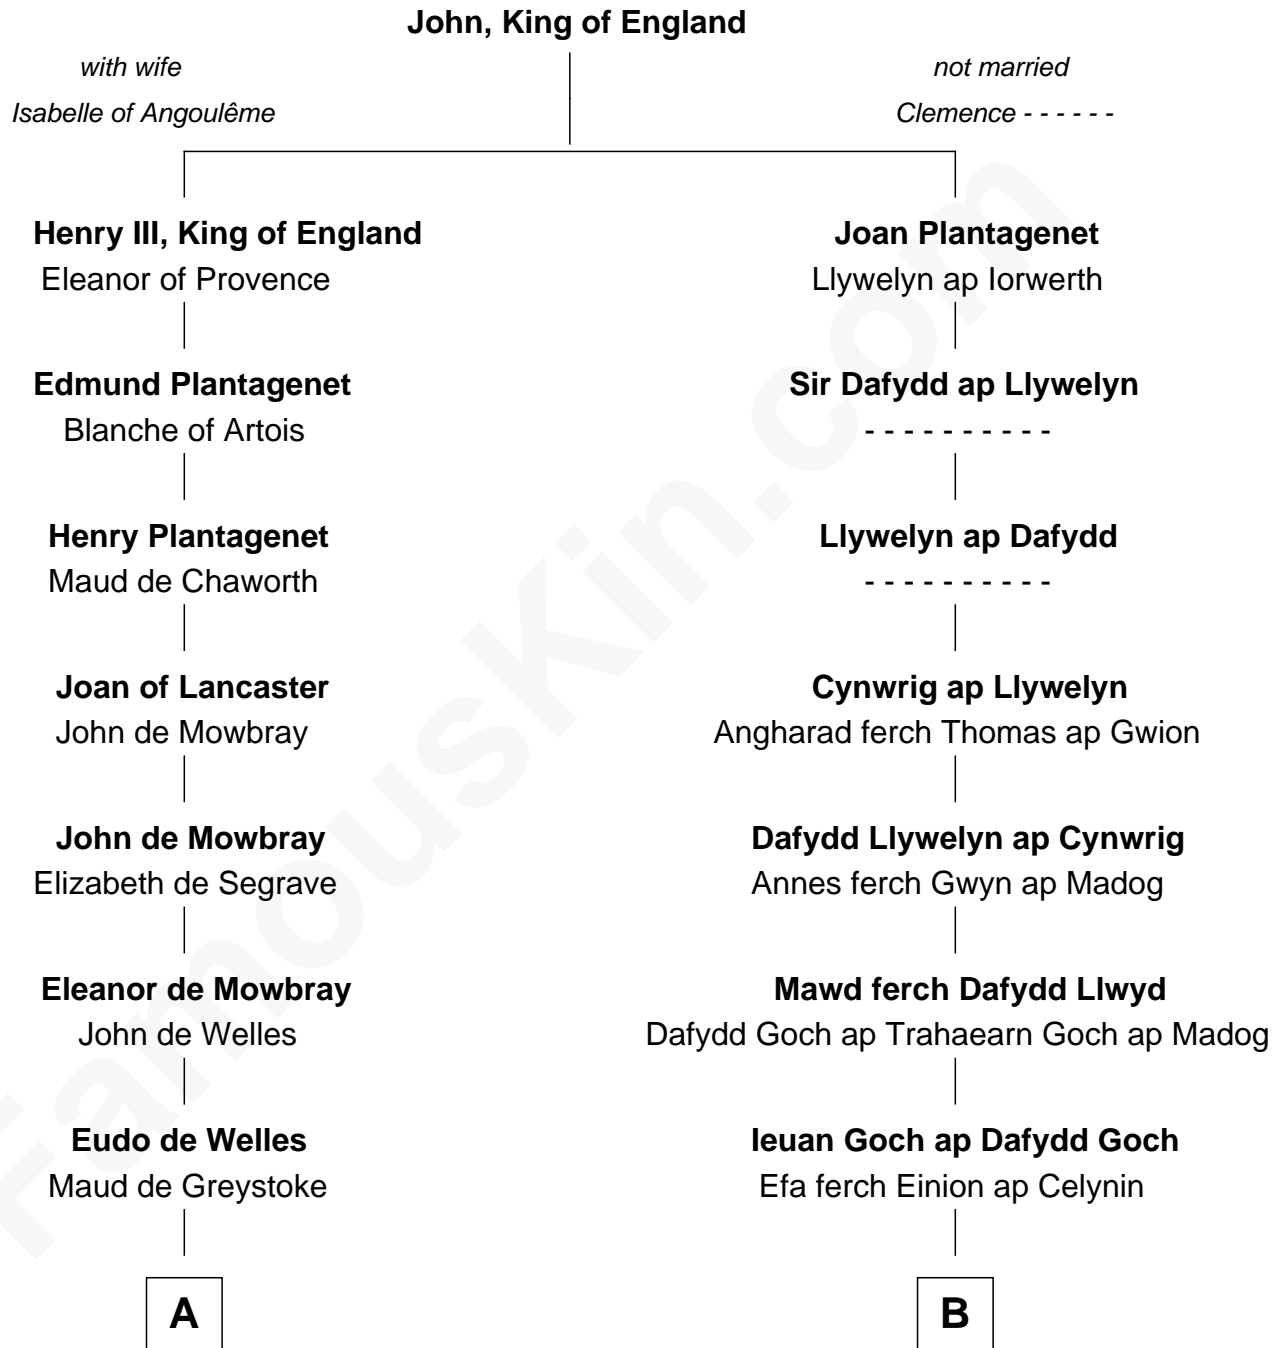

FamousKin.com
Relationship Chart of
Ralph Waldo Emerson
American Poet

17th cousin 3 times removed of

Elihu Yale

Benefactor and Namesake of Yale College

C

FamousKin.com