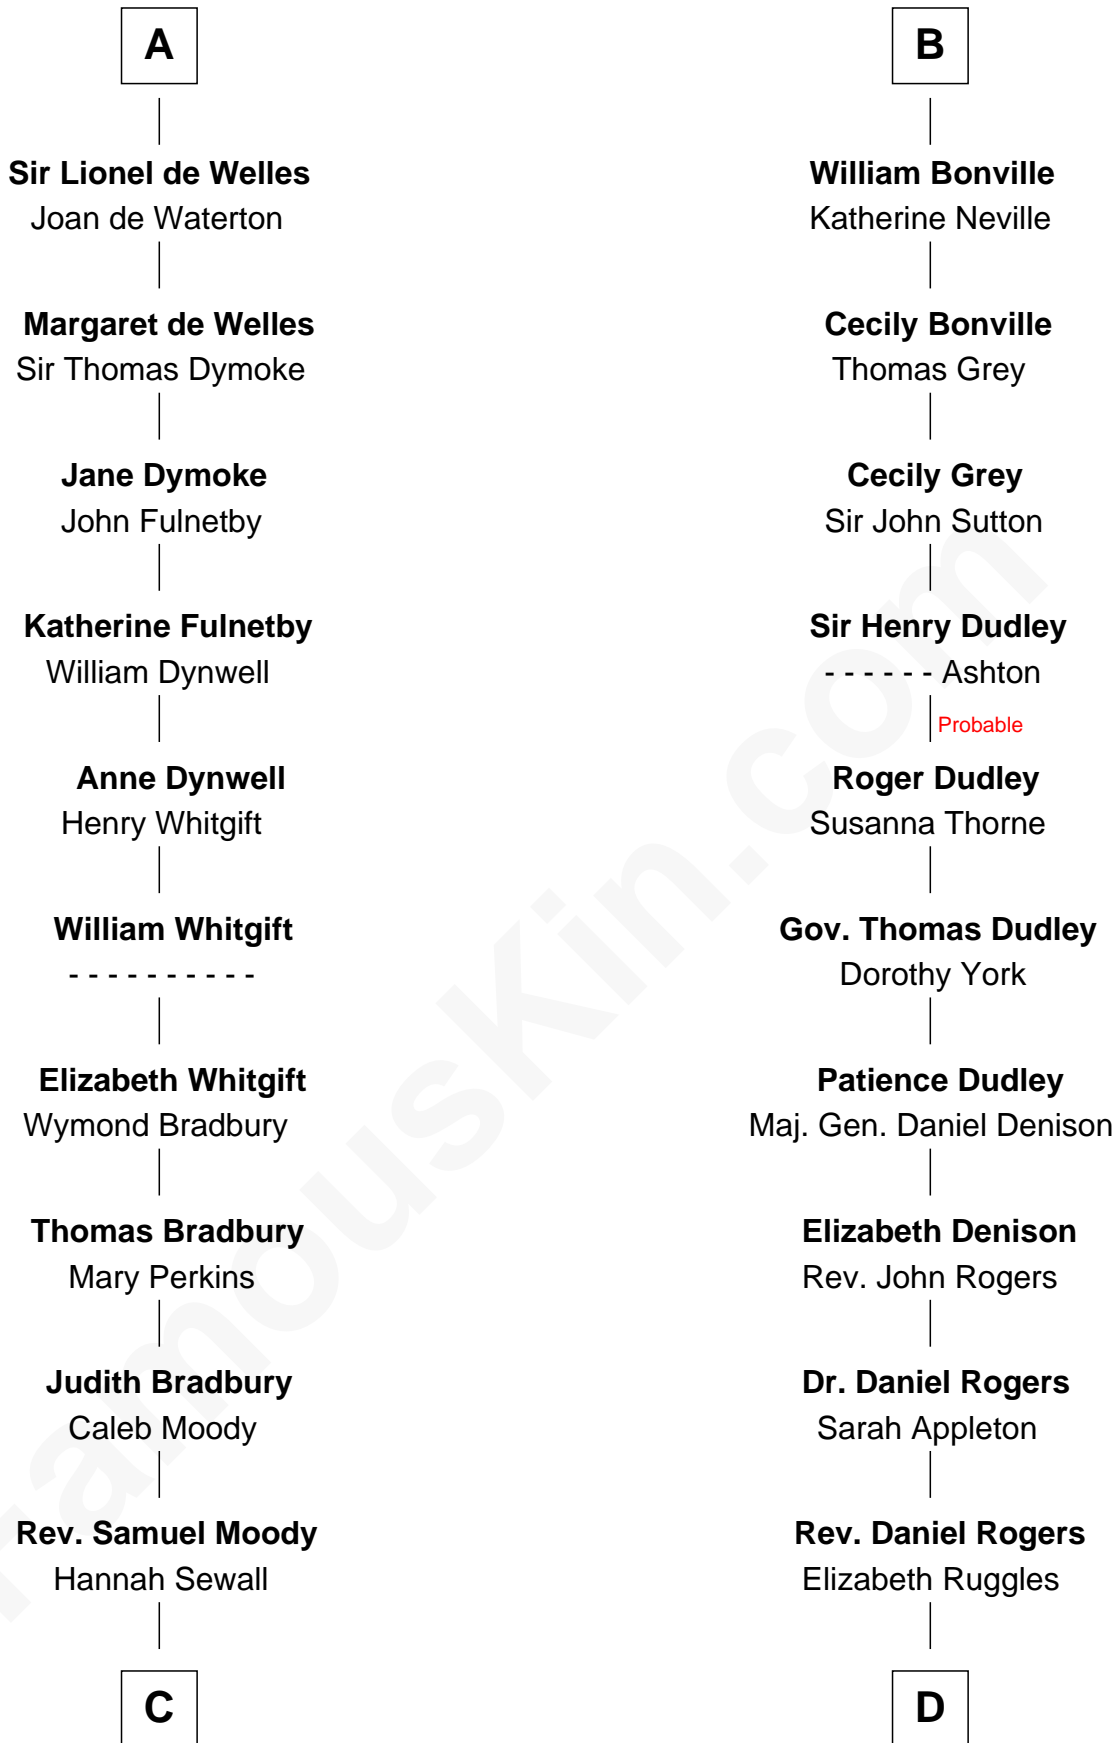

FamousKin.com

Relationship Chart of

Ralph Waldo Emerson

American Poet

20th cousin of

Colonel Robert Gould Shaw

U.S. Civil War leader of film "Glory" fame

Sir Humphrey de Bohun

Maud of Eu

C

Mary Moody
Rev. Joseph Emerson
|
Rev. William Emerson
Phebe Bliss
|
Rev. William Emerson
Ruth Haskins
|
Ralph Waldo Emerson
American Poet

D

Sarah Rogers
Samuel Parkman
|
Elizabeth Willard Parkman
Robert Gould Shaw
|
Francis George Shaw
Sarah Blake Sturgis
|
Colonel Robert Gould Shaw
Main character in film "Glory"