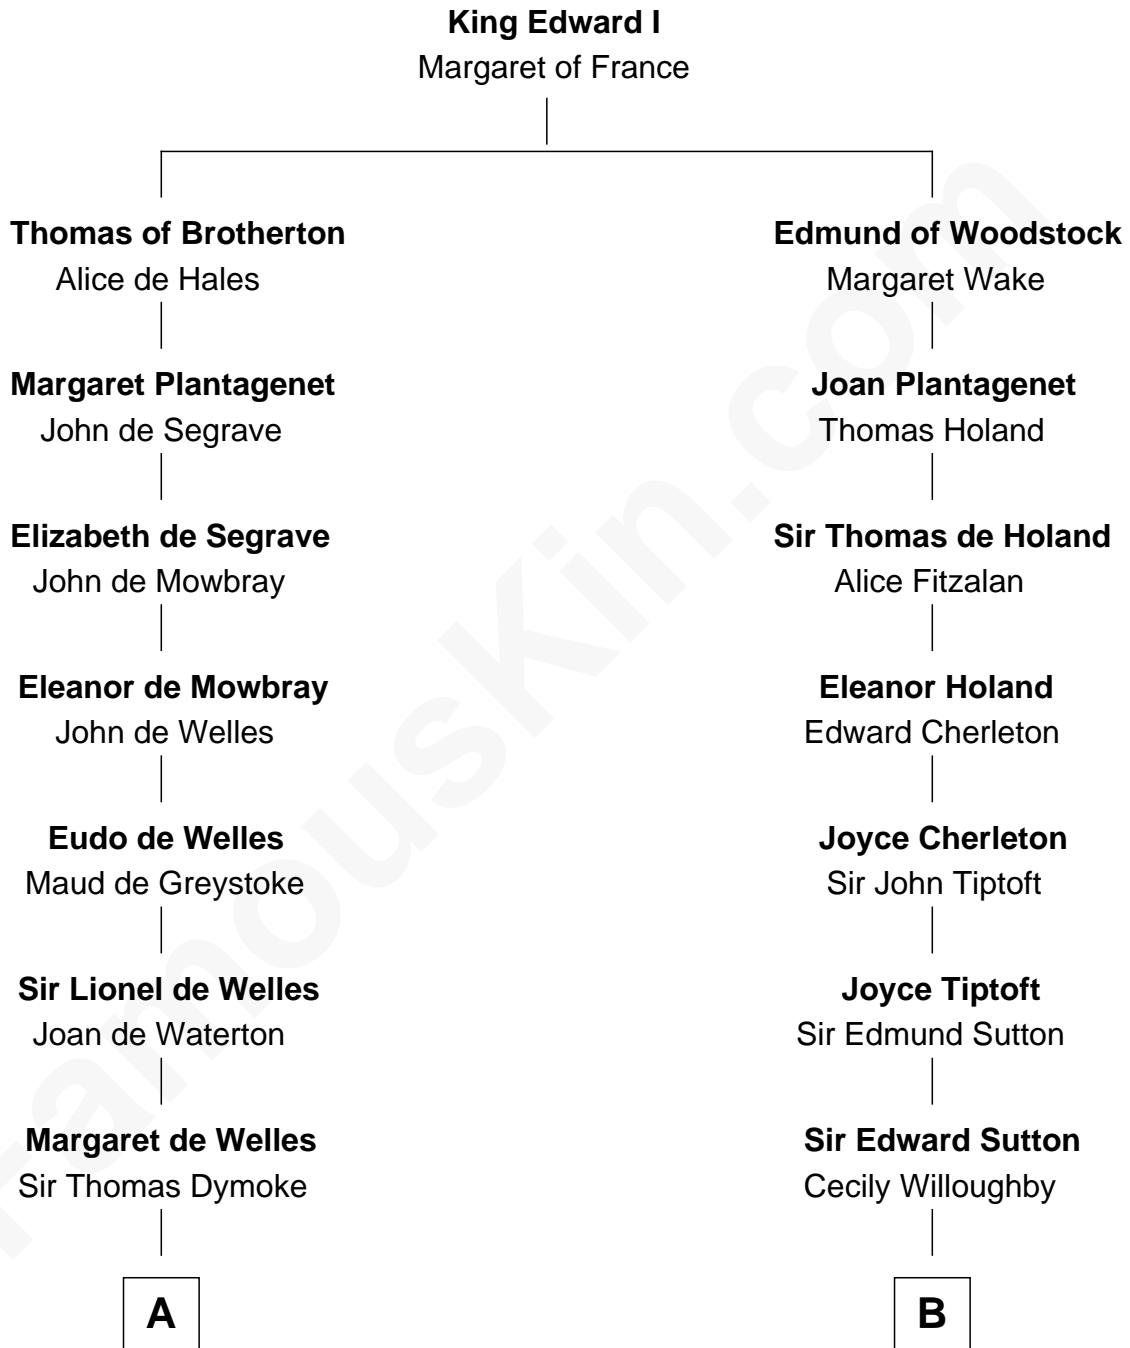

FamousKin.com

Relationship Chart of

Ralph Waldo Emerson

American Poet

18th cousin of

Colonel Robert Gould Shaw

U.S. Civil War leader of film "Glory" fame

C

Rev. William Emerson

Ruth Haskins

Ralph Waldo Emerson

American Poet

D

Francis George Shaw

Sarah Blake Sturgis

Colonel Robert Gould Shaw

Main character in film "Glory"

FamousKin.com