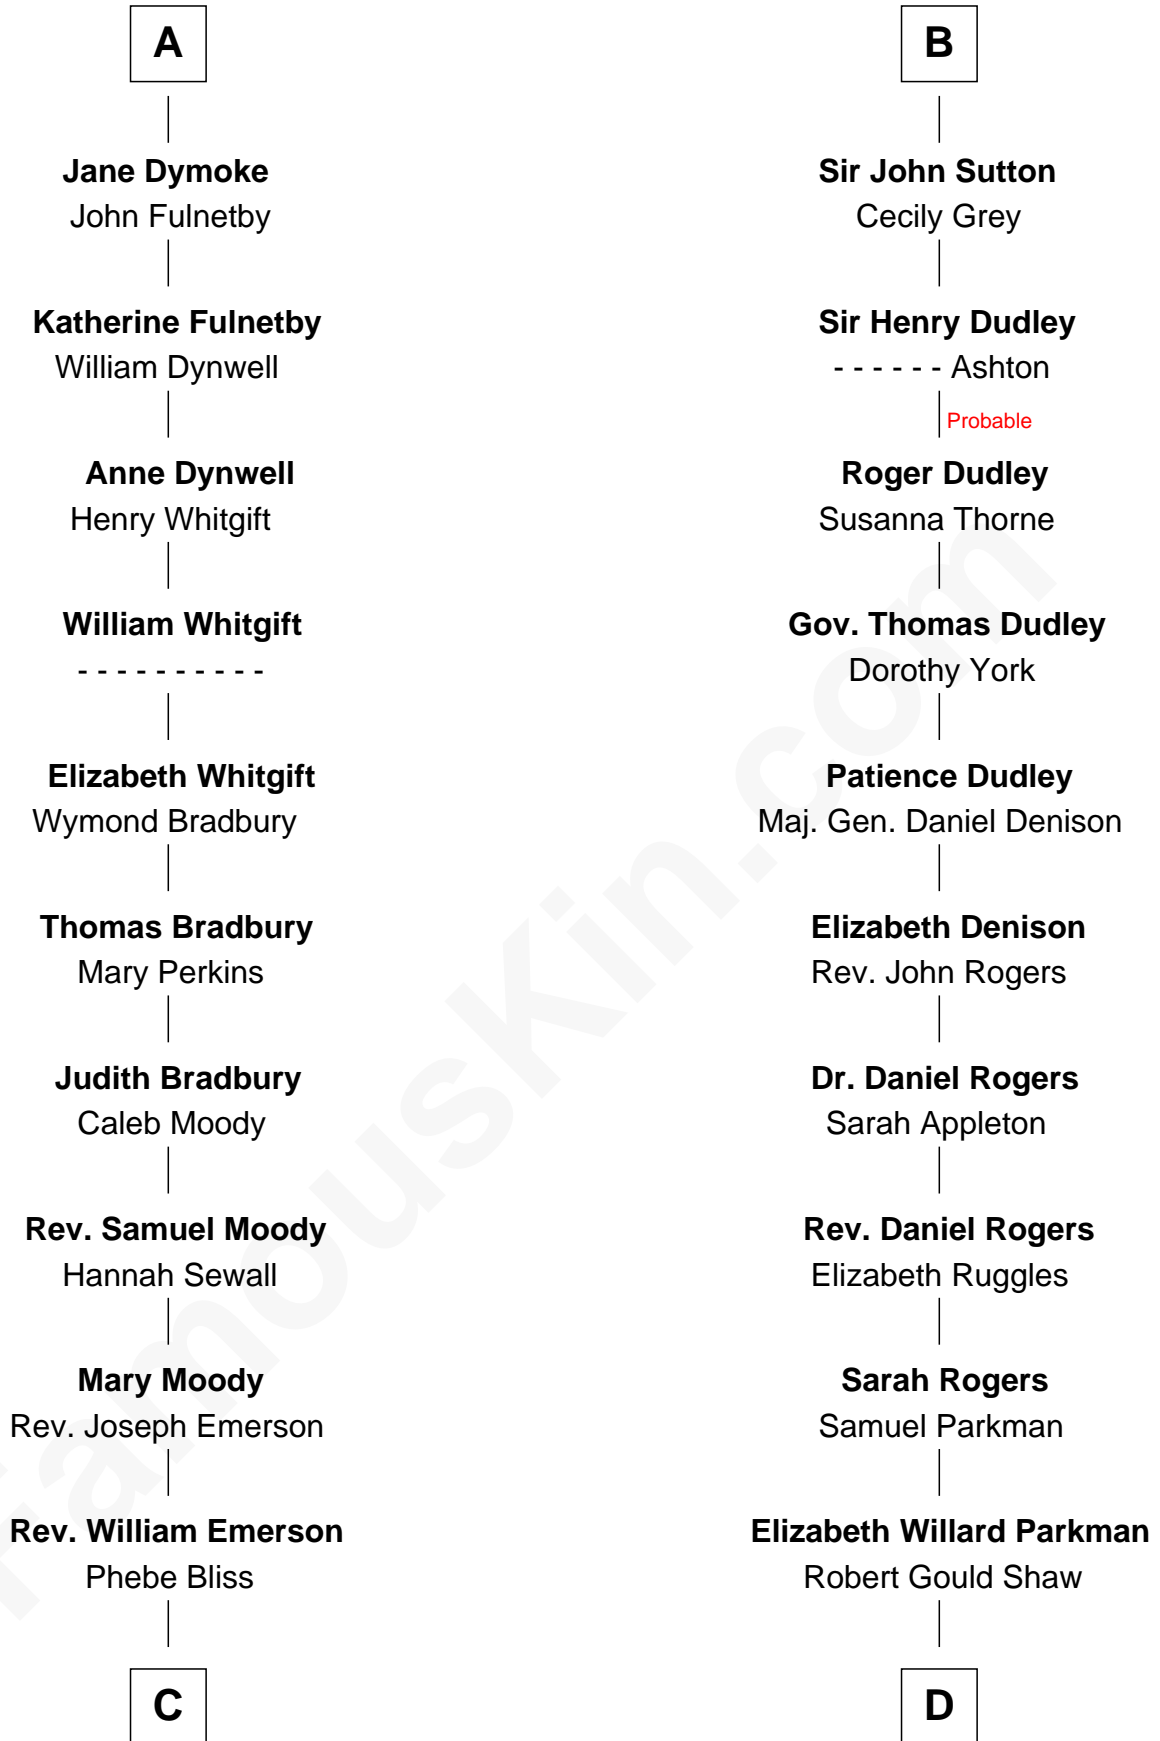

FamousKin.com

Relationship Chart of

Ralph Waldo Emerson

American Poet

18th cousin of

Colonel Robert Gould Shaw

U.S. Civil War leader of film "Glory" fame

C

Rev. William Emerson

Ruth Haskins

Ralph Waldo Emerson

American Poet

D

Francis George Shaw

Sarah Blake Sturgis

Colonel Robert Gould Shaw

Main character in film "Glory"

FamousKin.com