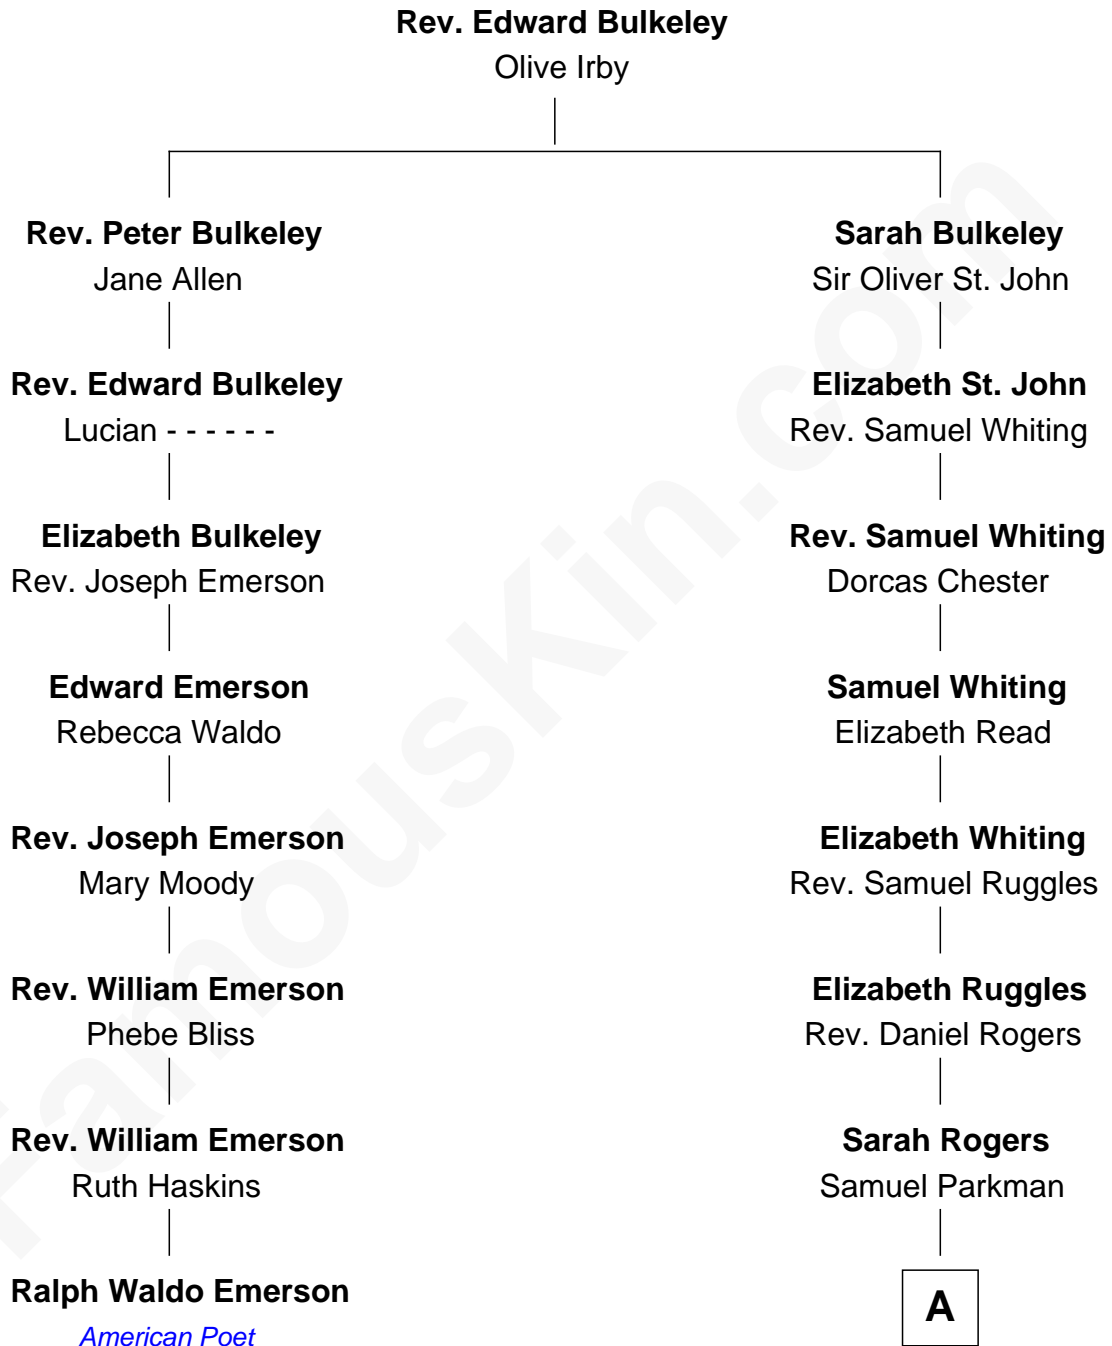

FamousKin.com

Relationship Chart of

Ralph Waldo Emerson

American Poet

7th cousin 2 times removed of

Colonel Robert Gould Shaw

U.S. Civil War leader of film "Glory" fame

A

Elizabeth Willard Parkman

Robert Gould Shaw

Francis George Shaw

Sarah Blake Sturgis

Colonel Robert Gould Shaw

Main character in film "Glory"

FamousKin.com