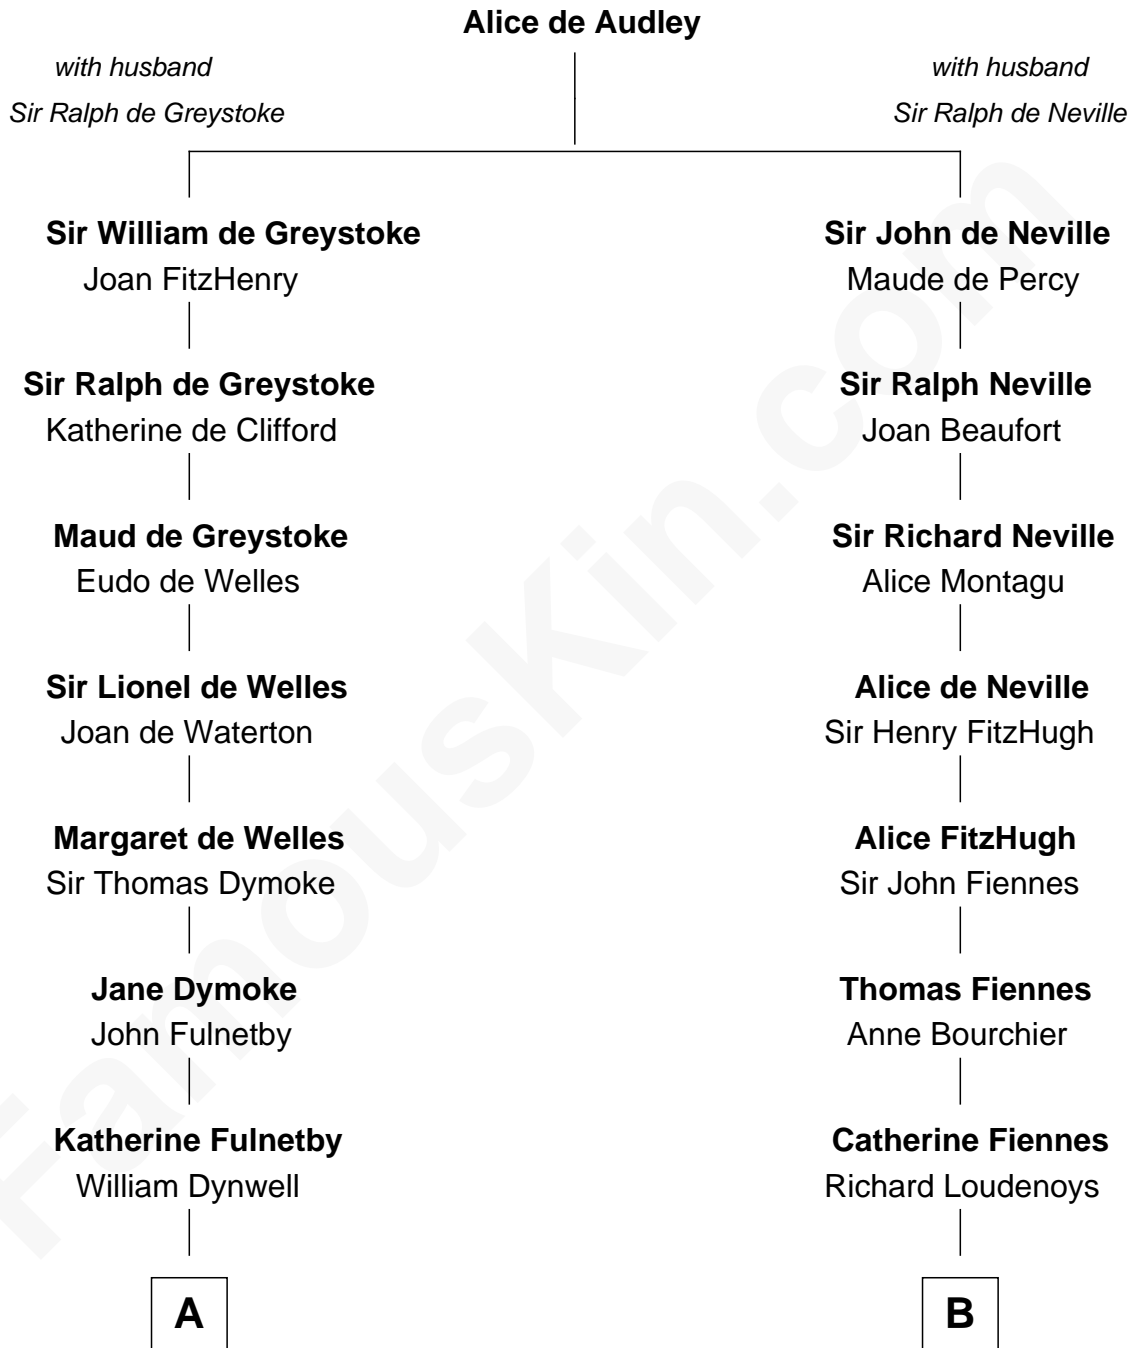

## Relationship Chart of

### Ralph Waldo Emerson

*American Poet*

16th cousin 5 times removed of

**Anne Baxter**

*Movie Actress*

**C**

**Rev. David Wright**

Abigail Goddard