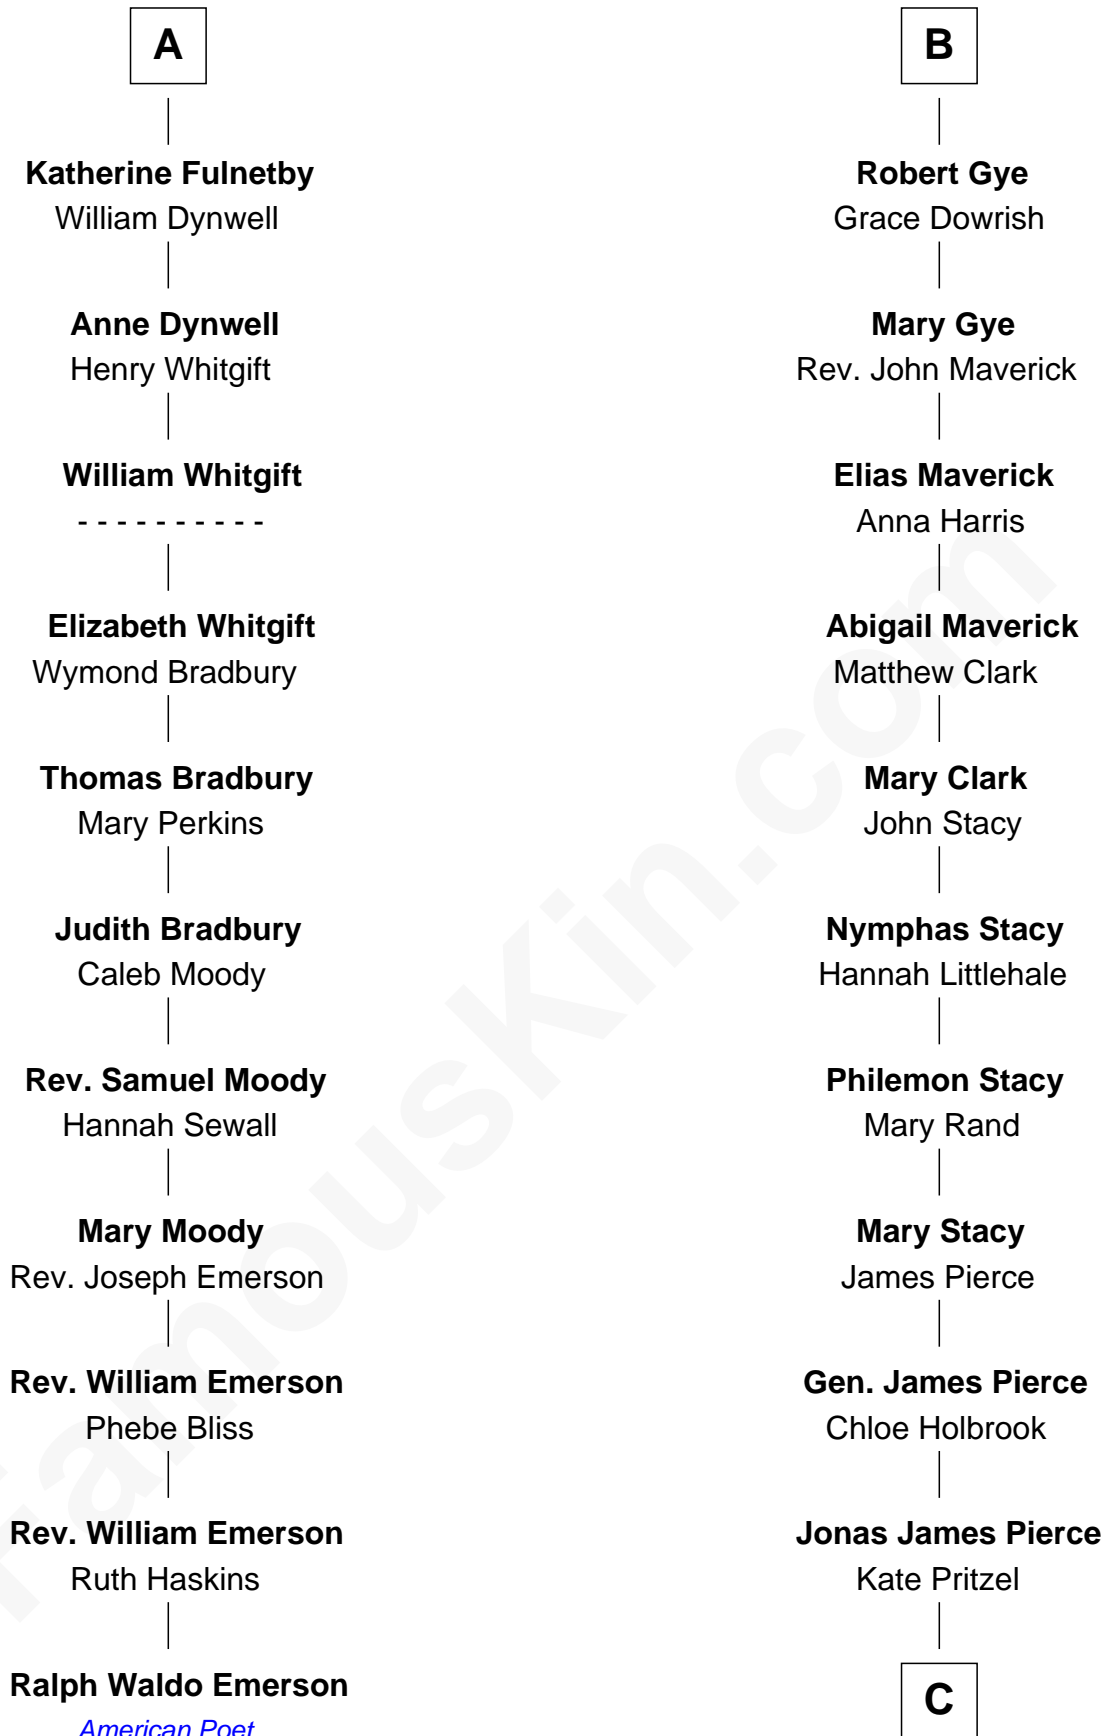

FamousKin.com

Relationship Chart of

Ralph Waldo Emerson

American Poet

17th cousin 2 times removed of

Barbara (Pierce) Bush

First Lady of President George H.W. Bush

C

—
Scott Pierce

Mabel Marvin

—
Marvin Pierce

Pauline Robinson

—
Barbara (Pierce) Bush

First Lady of George H.W. Bush

FamousKin.com