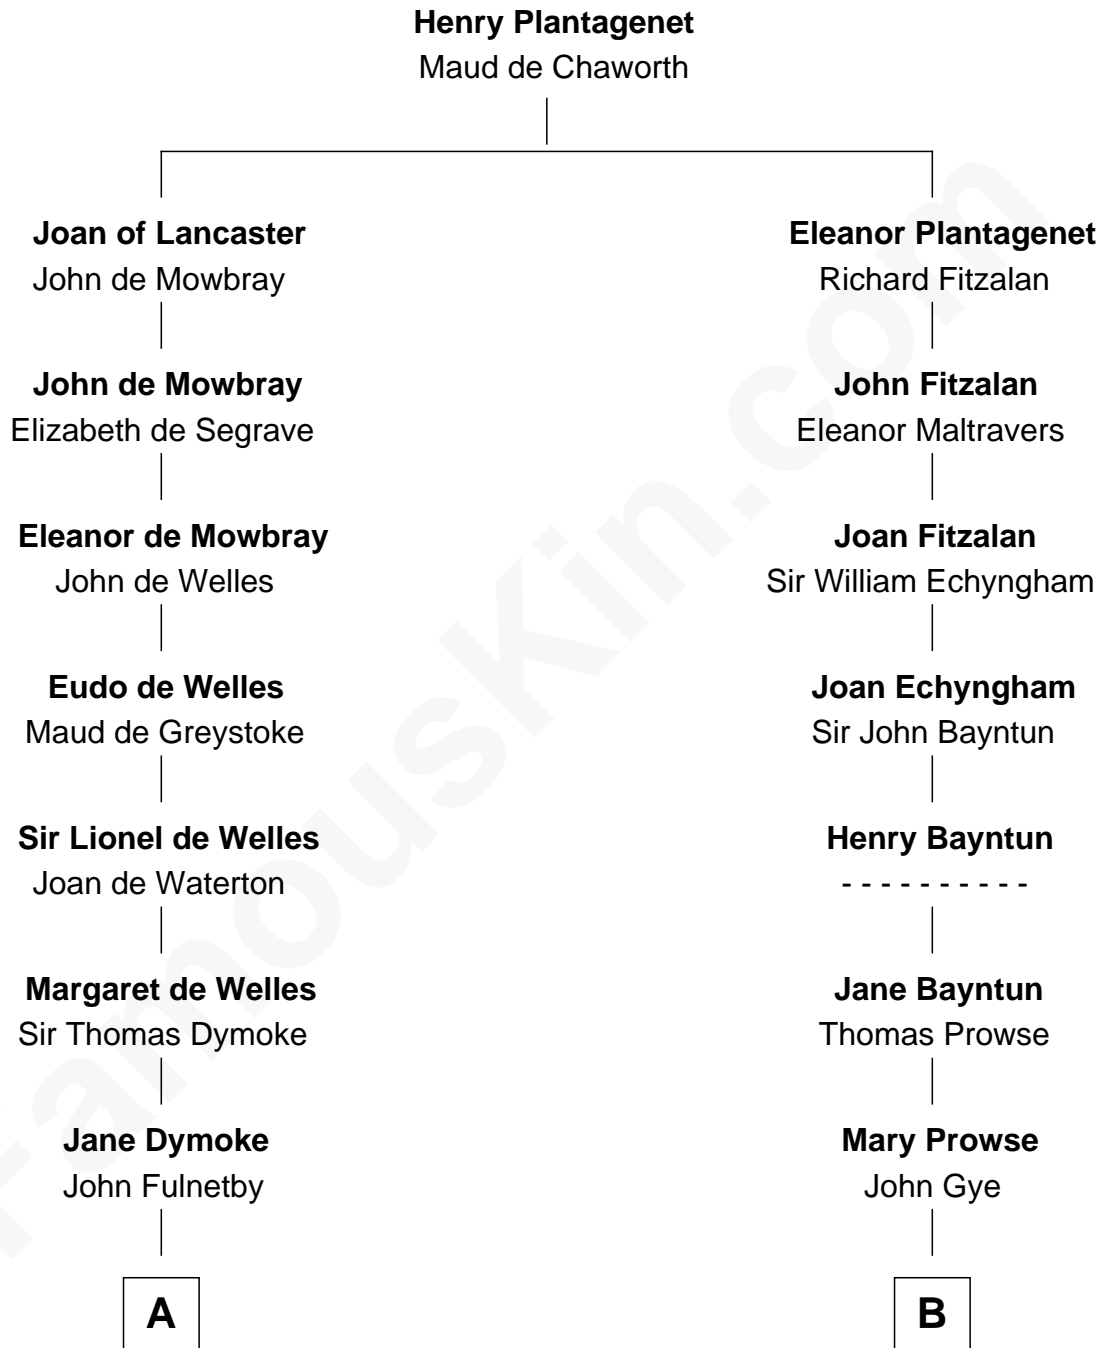

FamousKin.com

Relationship Chart of

Ralph Waldo Emerson

American Poet

17th cousin 2 times removed of

Barbara (Pierce) Bush

First Lady of President George H.W. Bush

C

—
Scott Pierce

Mabel Marvin

—
Marvin Pierce

Pauline Robinson

—
Barbara (Pierce) Bush

First Lady of George H.W. Bush

FamousKin.com